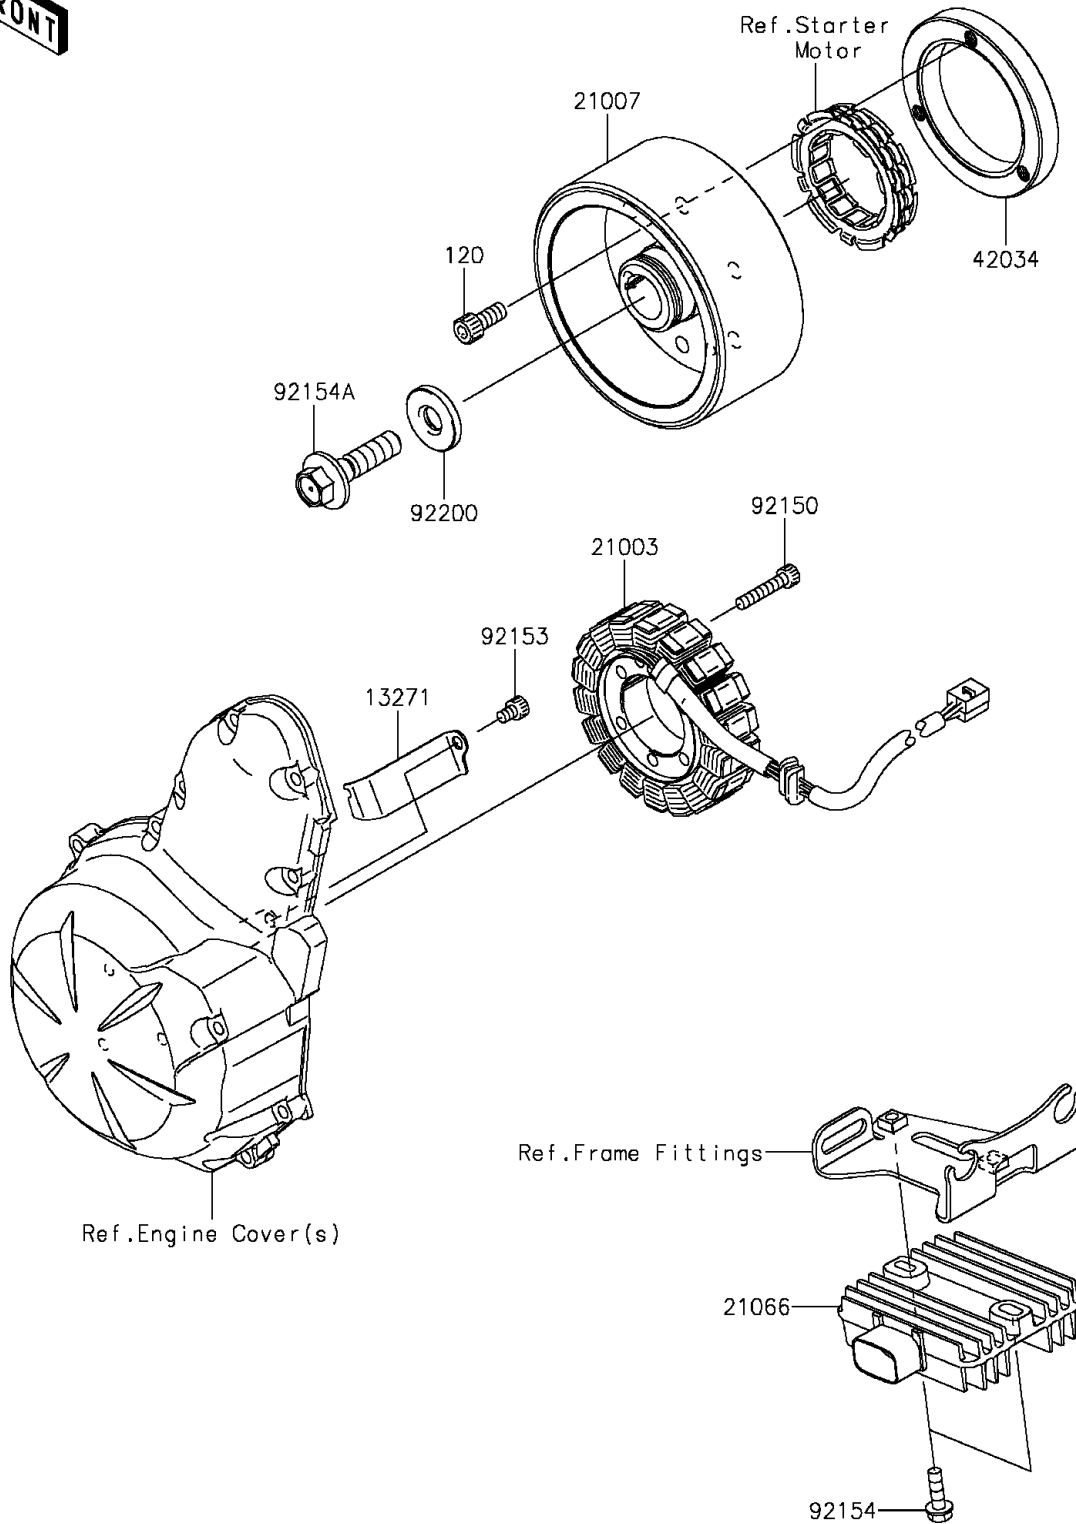

## PARTS DIAGRAM

### Generator

E1810

## PARTS LIST

### Generator

ITEM NAME	PART NUMBER	QUANTITY
PLATE (Ref # 13271)	13271-0952	1
STATOR (Ref # 21003)	21003-0118	1
ROTOR (Ref # 21007)	21007-0075	1
REGULATOR-VOLTAGE (Ref # 21066)	21066-0033	1
COUPLING (Ref # 42034)	42034-1143	1
BOLT,SOCKET,6X30 (Ref # 92150)	92150-1433	3
BOLT,SOCKET,6X8 (Ref # 92153)	92153-1414	1
BOLT,FLANGED,6X20 (Ref # 92154)	92154-0776	2
BOLT,FLANGED,12X45 (Ref # 92154A)	92154-1812	1
WASHER,12X33X5 (Ref # 92200)	92200-0220	1
BOLT-SOCKET,8X18 (Ref # 120)	120CA0818	3