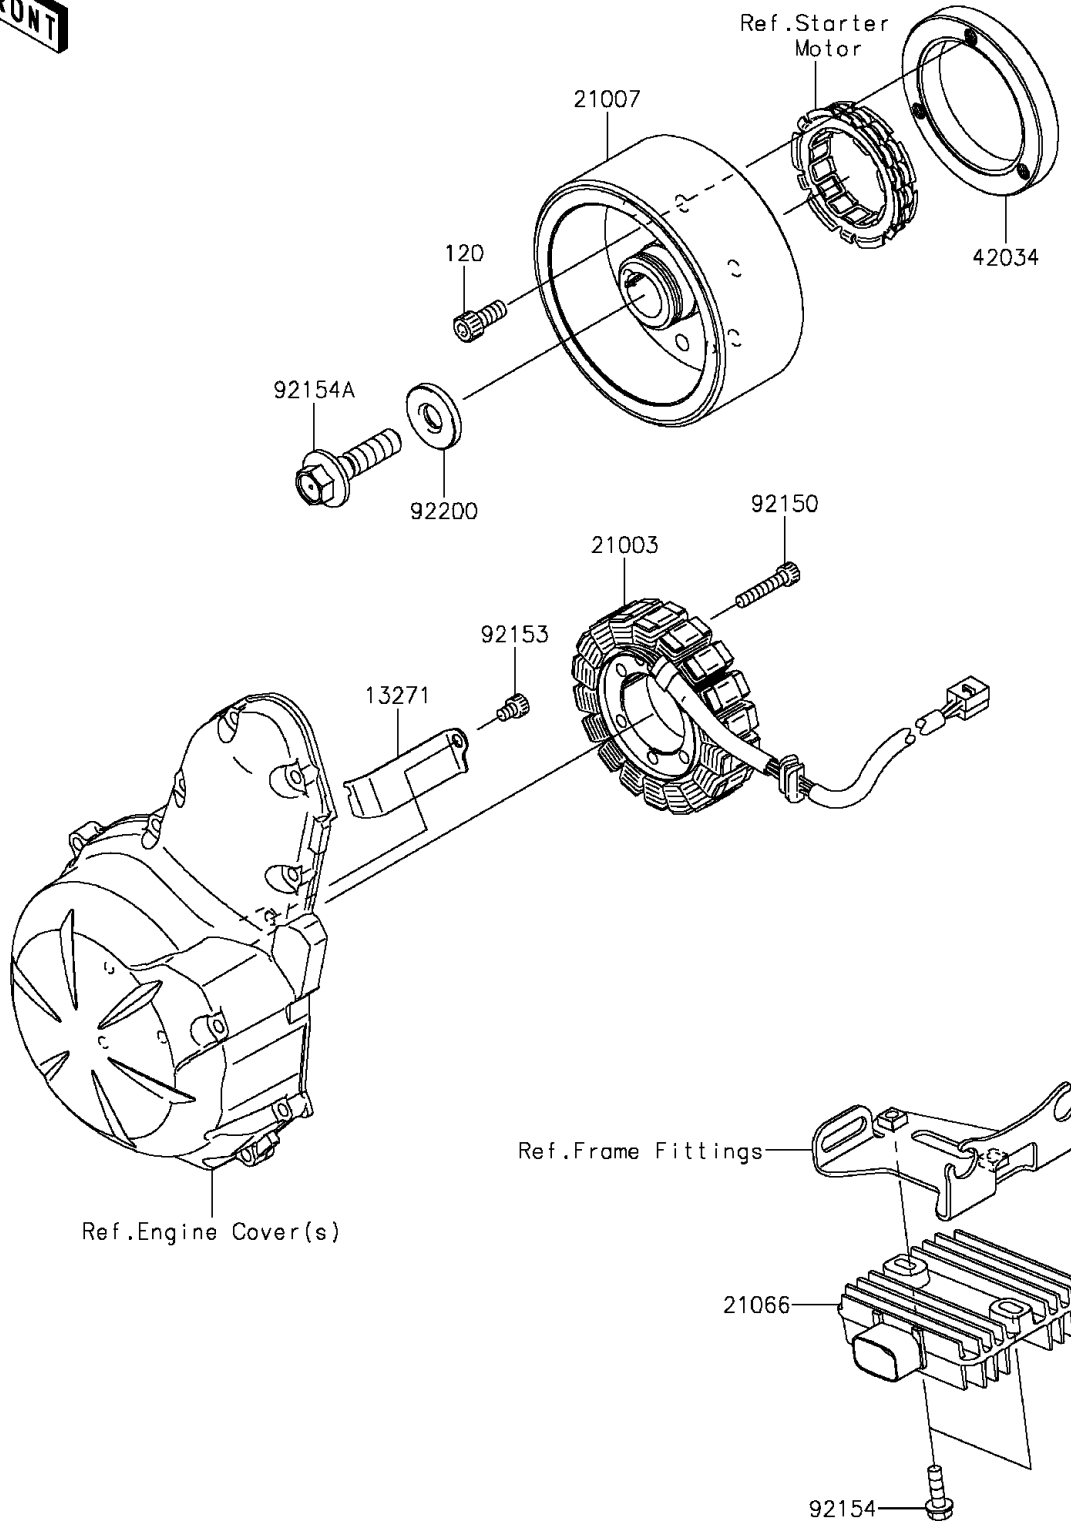

2012 NINJA® 650

PARTS DIAGRAM

Generator

E1810

2012 NINJA® 650

PARTS LIST

Generator

ITEM NAME	PART NUMBER	QUANTITY
PLATE (Ref # 13271)	13271-0952	1
STATOR (Ref # 21003)	21003-0118	1
ROTOR (Ref # 21007)	21007-0075	1
REGULATOR-VOLTAGE (Ref # 21066)	21066-0033	1
COUPLING (Ref # 42034)	42034-1143	1
BOLT,SOCKET,6X30 (Ref # 92150)	92150-1433	3
BOLT,SOCKET,6X8 (Ref # 92153)	92153-1414	1
BOLT,FLANGED,6X20 (Ref # 92154)	92154-0776	2
BOLT,FLANGED,12X45 (Ref # 92154A)	92154-1812	1
WASHER,12X33X5 (Ref # 92200)	92200-0220	1
BOLT-SOCKET,8X18 (Ref # 120)	120CA0818	3