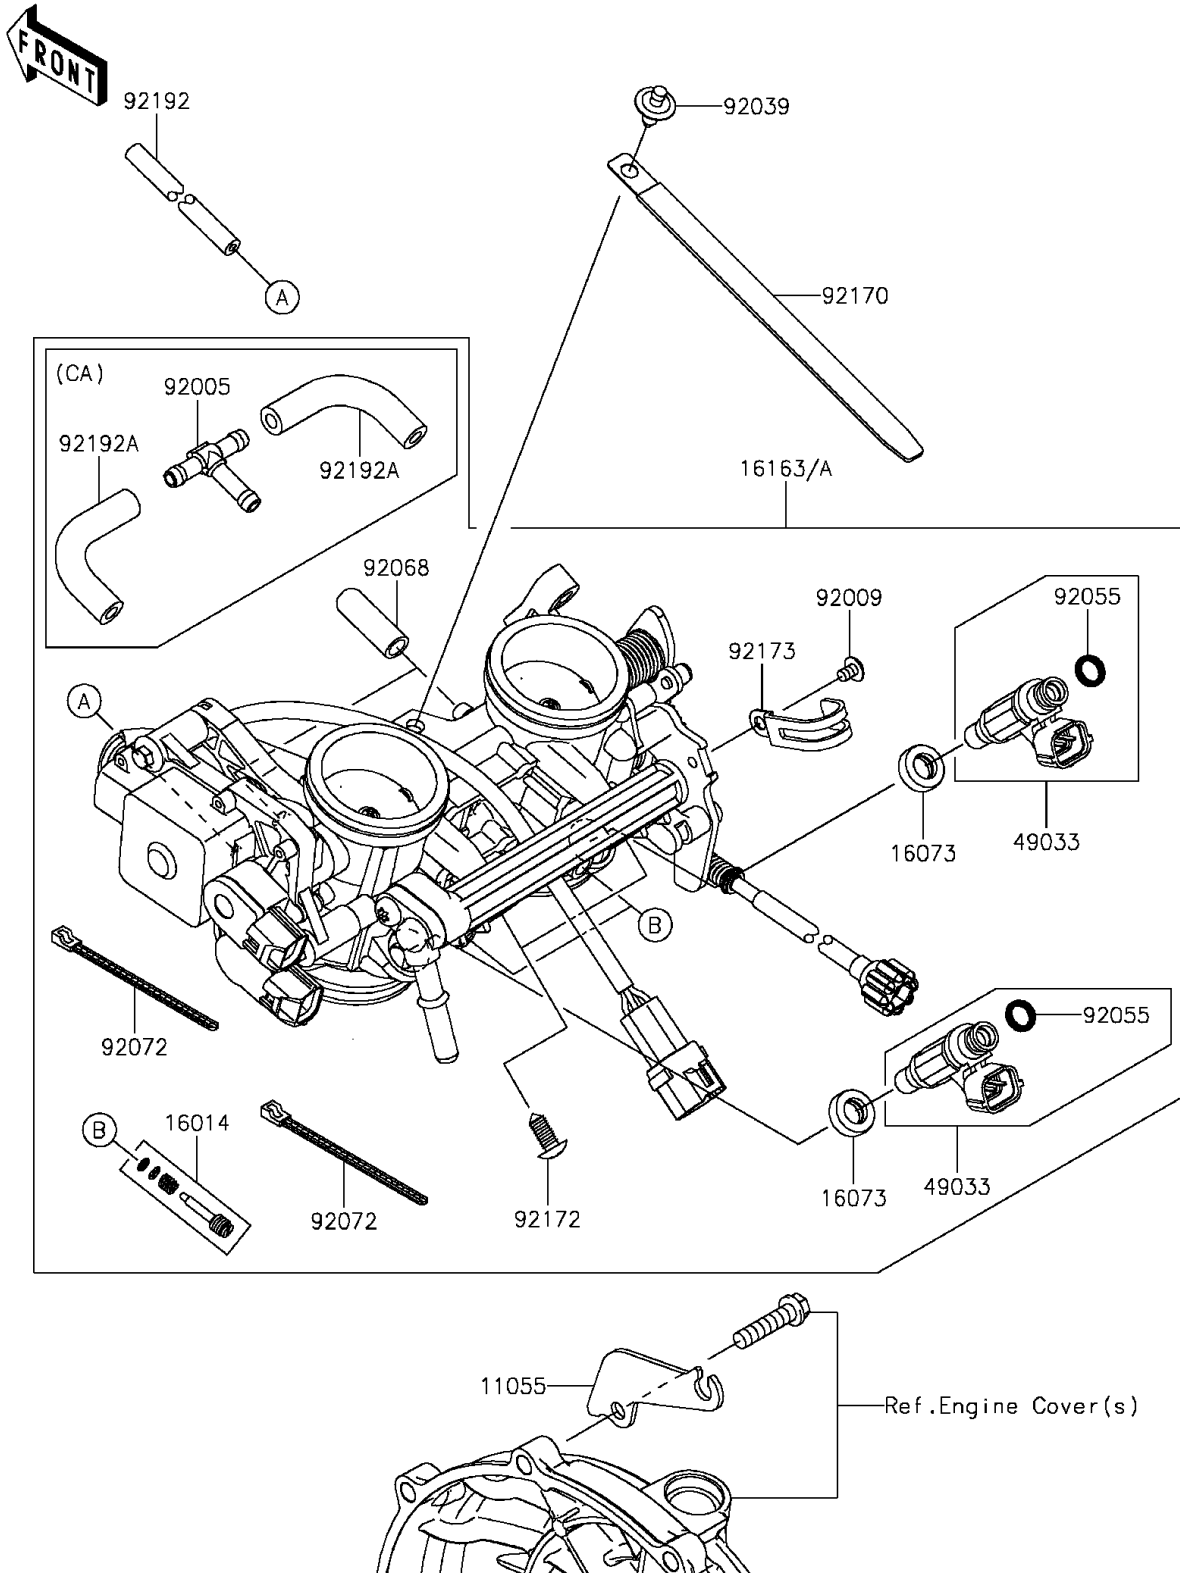

2015 Ninja® 650

PARTS DIAGRAM

Throttle

E1510

2015 Ninja® 650

PARTS LIST

Throttle

ITEM NAME

PART NUMBER

QUANTITY
