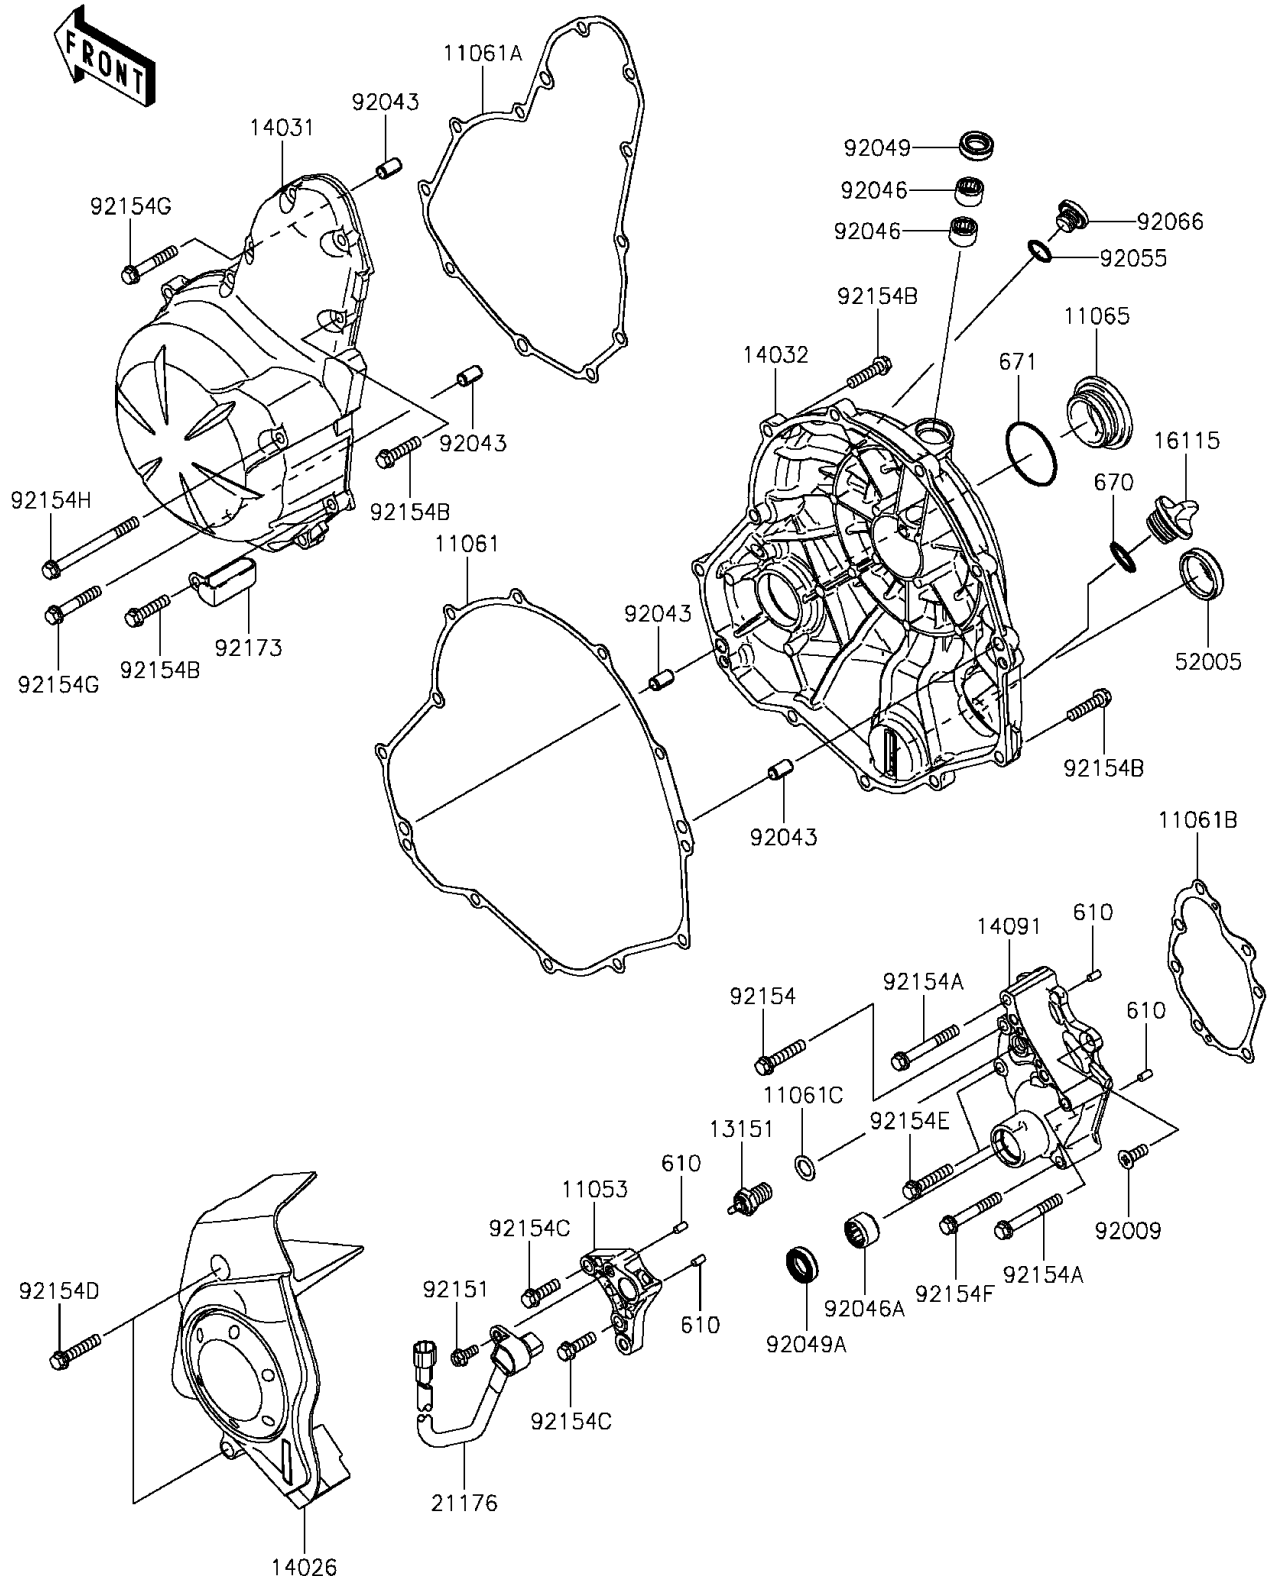

2015 Ninja® 650

PARTS DIAGRAM

Engine Cover(s)

E1431

2015 Ninja® 650

PARTS LIST

Engine Cover(s)

ITEM NAME

PART NUMBER

QUANTITY
