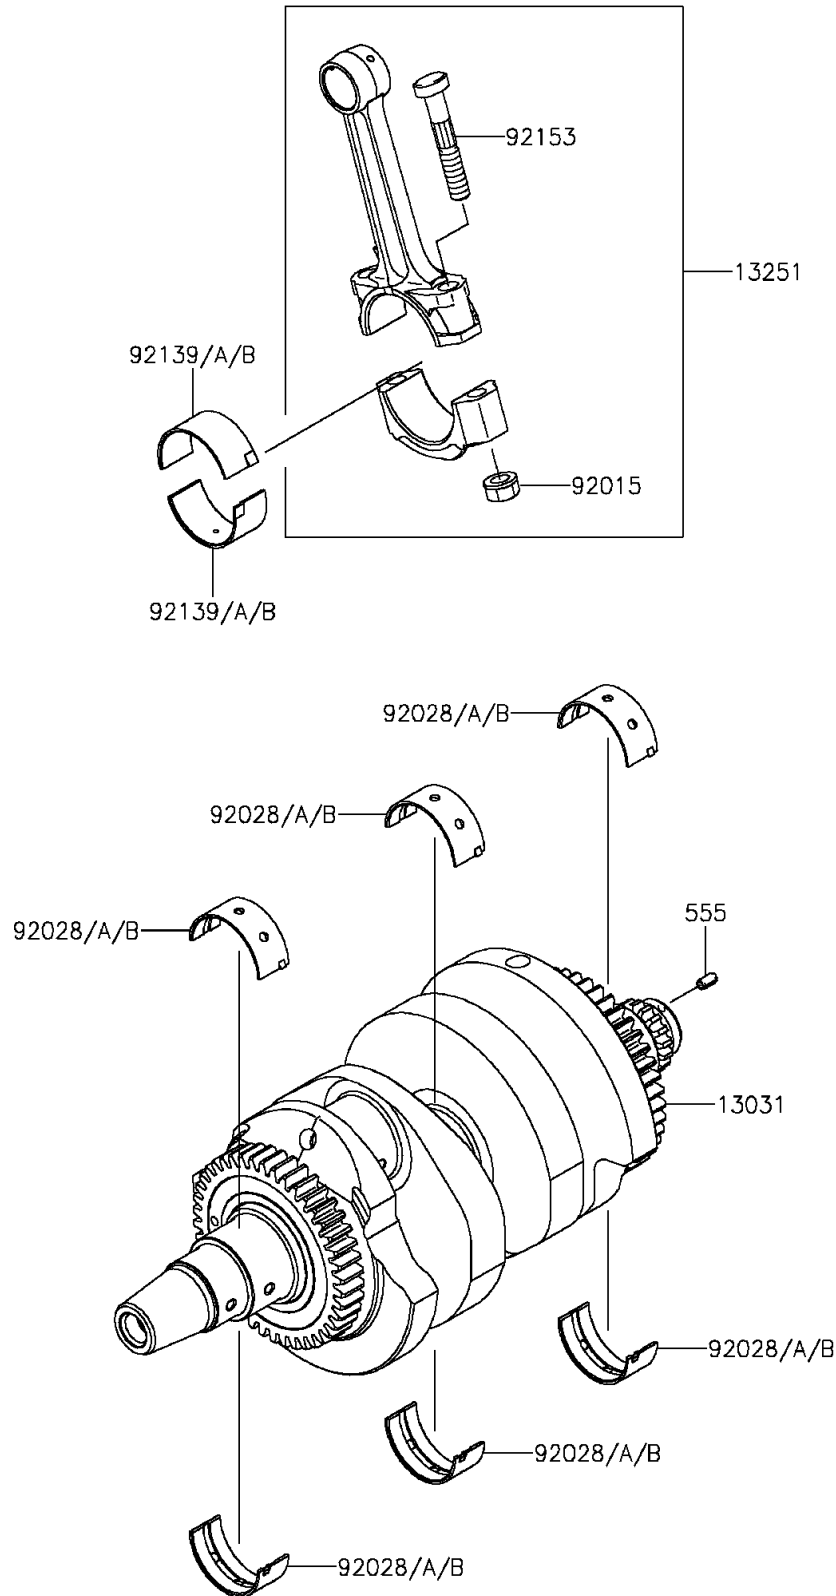

2015 Ninja® 650

PARTS DIAGRAM

Crankshaft

E1321

2015 Ninja® 650

PARTS LIST

Crankshaft

ITEM NAME	PART NUMBER	QUANTITY
CRANKSHAFT-COMP (Ref # 13031)	13031-0149	1
ROD-ASSY-CONNECTING,K (Ref # 13251)	13251-0010-KK	2
NUT,FLANGED,8MM (Ref # 92015)	92015-1311	4
BUSHING,CRANKSHAFT,BLUE (Ref # 92028)	92028-1903	6
BUSHING,CRANKSHAFT,BLACK (Ref # 92028A)	92028-1904	AR
BUSHING,CRANKSHAFT,BROWN (Ref # 92028B)	92028-1905	AR
BUSHING,CON-ROD,BLUE (Ref # 92139)	92139-0114	4
BUSHING,CON-ROD,BLACK (Ref # 92139A)	92139-0115	AR
BUSHING,CON-ROD,BROWN (Ref # 92139B)	92139-0116	AR
BOLT,CON-ROD,8X49 (Ref # 92153)	92153-0957	4
PIN-SPRING,4X8 (Ref # 555)	555A0408	1