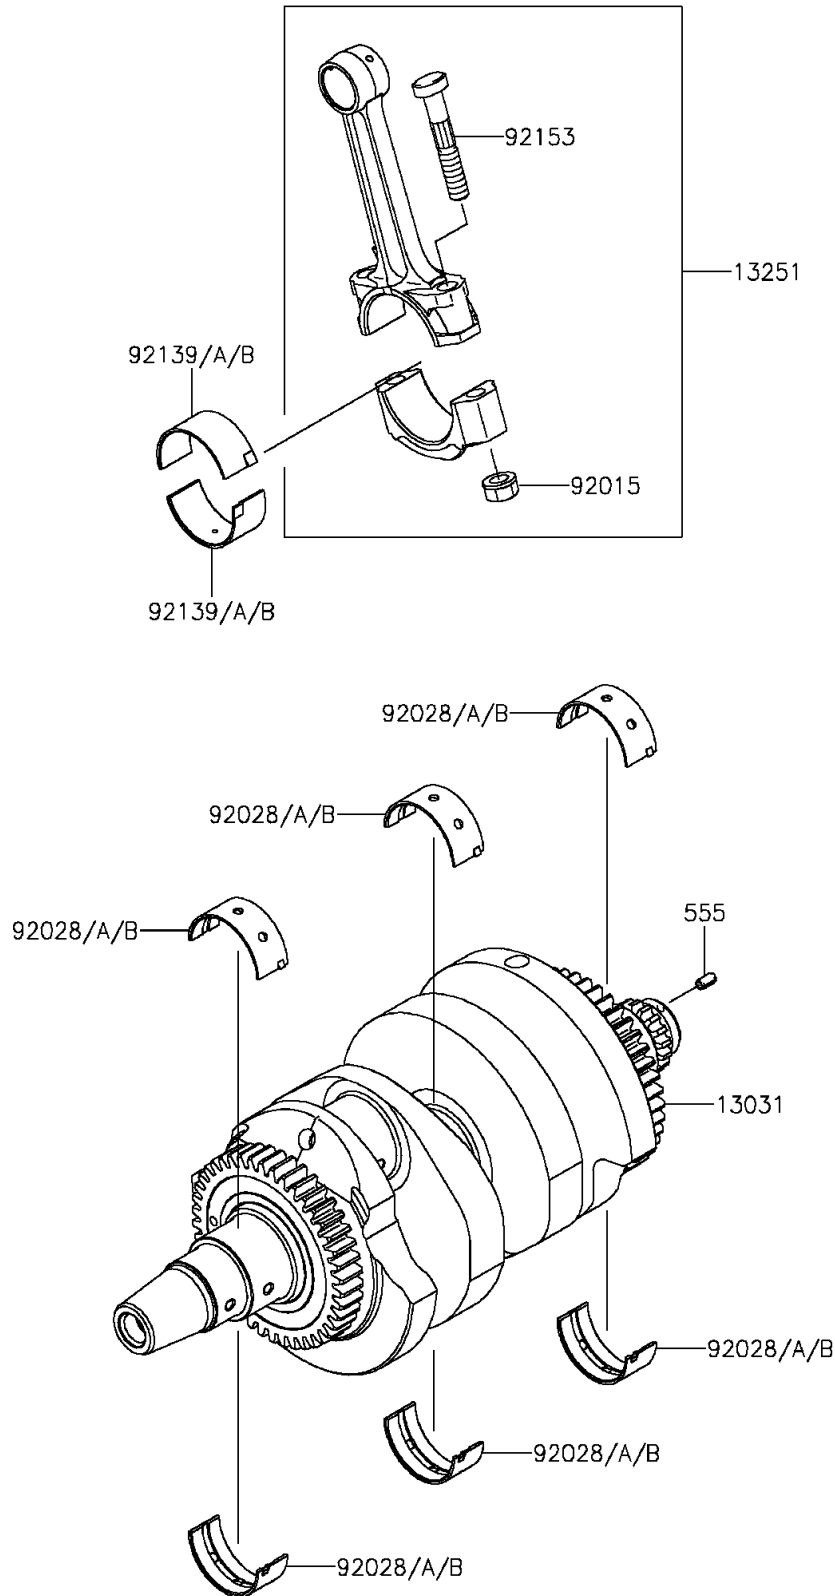

2012 NINJA® 650

PARTS DIAGRAM

Crankshaft

E1321

2012 NINJA® 650

PARTS LIST

Crankshaft

ITEM NAME	PART NUMBER	QUANTITY
CRANKSHAFT-COMP (Ref # 13031)	13031-0149	1
ROD-ASSY-CONNECTING,K (Ref # 13251)	13251-0010-KK	2
NUT,FLANGED,8MM (Ref # 92015)	92015-1311	4
BUSHING,CRANKSHAFT,BLUE (Ref # 92028)	92028-1903	6
BUSHING,CRANKSHAFT,BLACK (Ref # 92028A)	92028-1904	AR
BUSHING,CRANKSHAFT,BROWN (Ref # 92028B)	92028-1905	AR
BUSHING,CON-ROD,BLUE (Ref # 92139)	92139-0114	4
BUSHING,CON-ROD,BLACK (Ref # 92139A)	92139-0115	AR
BUSHING,CON-ROD,BROWN (Ref # 92139B)	92139-0116	AR
BOLT,CON-ROD,8X49 (Ref # 92153)	92153-0957	4
PIN-SPRING,4X8 (Ref # 555)	555A0408	1