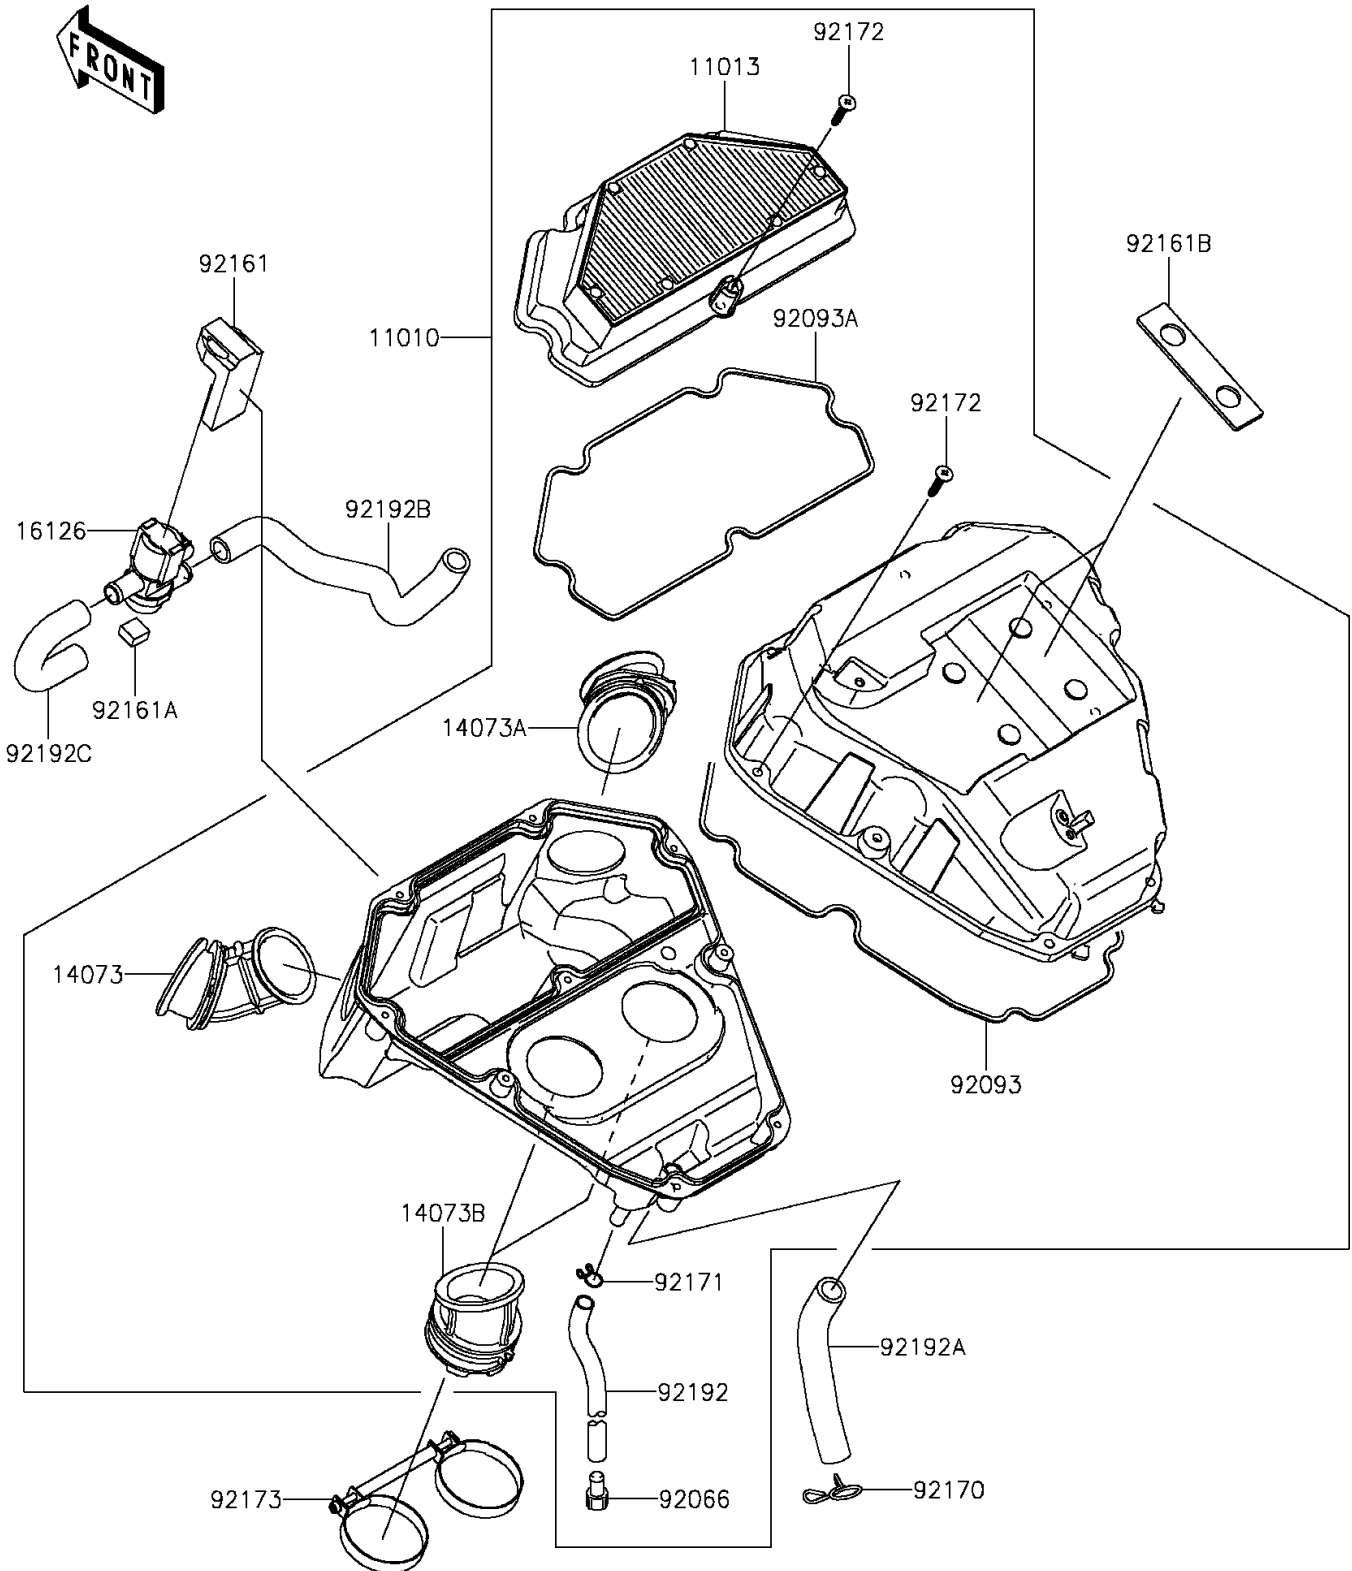

2012 NINJA® 650

PARTS DIAGRAM

Air Cleaner

E1130

2012 NINJA® 650

PARTS LIST

Air Cleaner

ITEM NAME	PART NUMBER	QUANTITY
FILTER-ASSY-AIR (Ref # 11010)	11010-0704	1
ELEMENT-AIR FILTER (Ref # 11013)	11013-0713	1
DUCT,INTAKE,LH (Ref # 14073)	14073-0705	1
DUCT,INTAKE,RH (Ref # 14073A)	14073-0706	1
DUCT (Ref # 14073B)	14073-0728	2
VALVE,AIR SWITING (Ref # 16126)	16126-0019	1
PLUG,DRAIN,8.5X15 (Ref # 92066)	92066-0127	1
SEAL (Ref # 92093)	92093-0566	1
SEAL (Ref # 92093A)	92093-0567	1
DAMPER (Ref # 92161)	92161-0309	1
DAMPER (Ref # 92161A)	92161-1374	1
DAMPER (Ref # 92161B)	92161-1428	2
CLAMP (Ref # 92170)	92170-1017	1
CLAMP,DRAIN (Ref # 92171)	92171-1584	1
SCREW,TAPPING,5X25 (Ref # 92172)	92172-0772	9
CLAMP (Ref # 92173)	92173-0720	1
TUBE,8X12X245 (Ref # 92192)	92192-0709	1
TUBE,BREATHER (Ref # 92192A)	92192-0958	1
TUBE,A/C-ASV (Ref # 92192B)	92192-0959	1
TUBE,ASV-HEAD (Ref # 92192C)	92192-0960	1