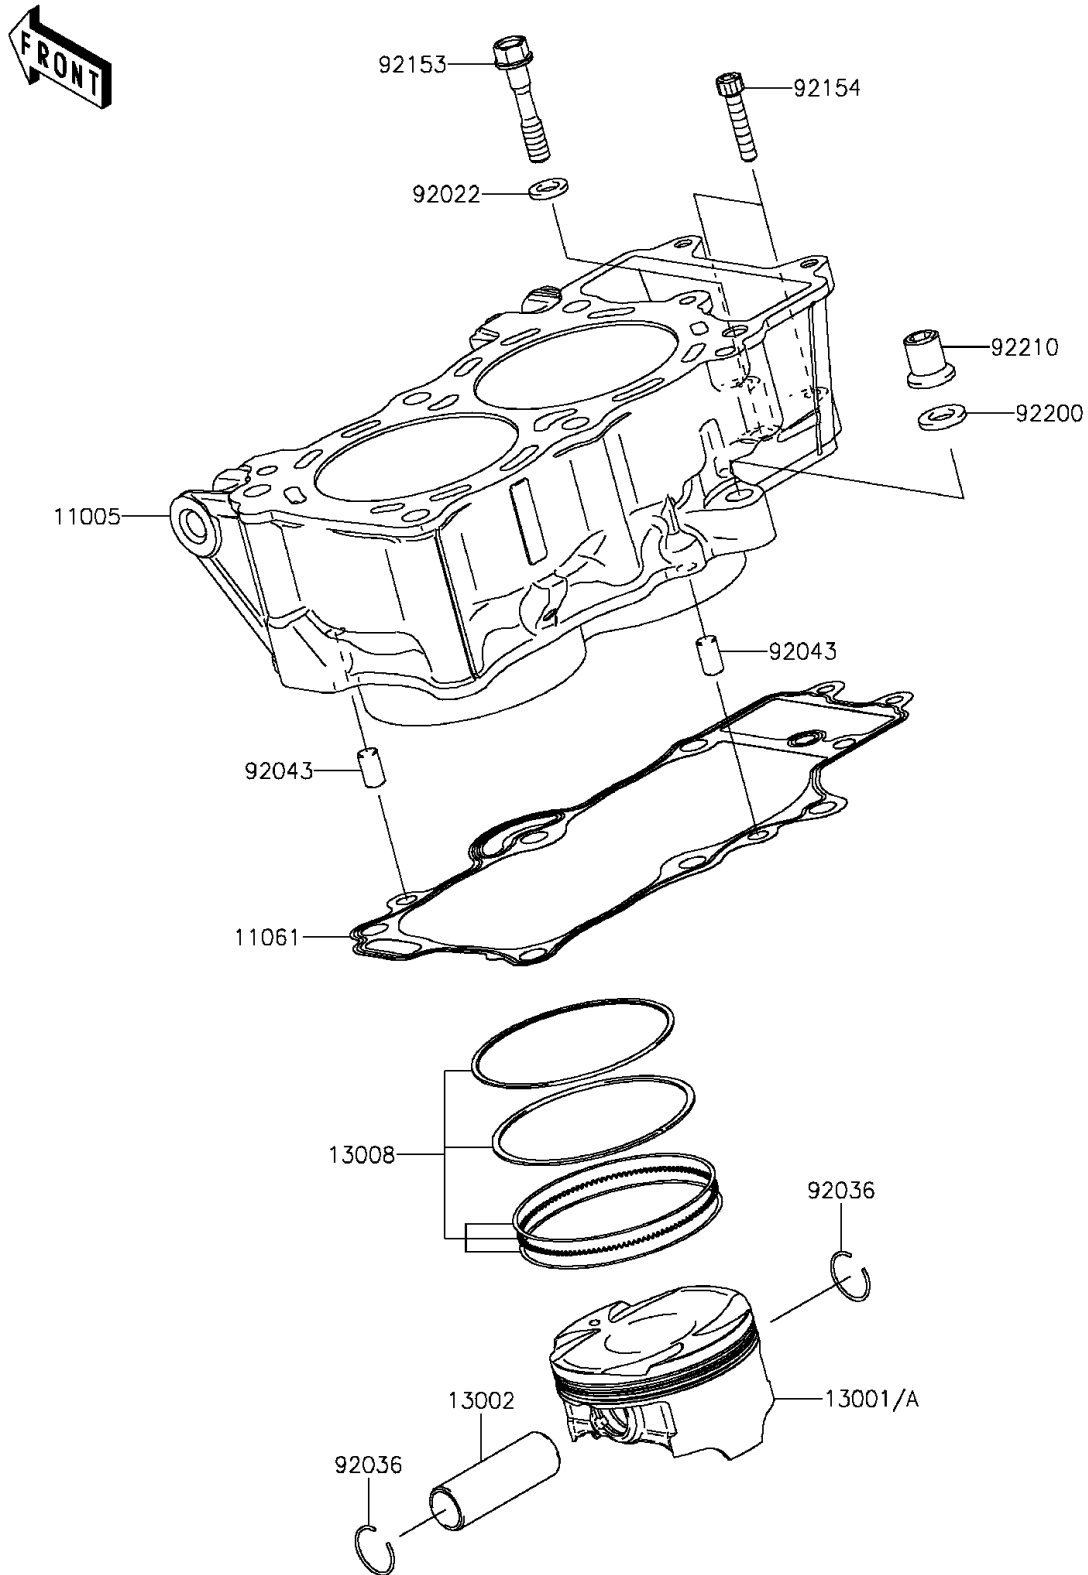

2014 NINJA® 650

PARTS DIAGRAM

Cylinder/Piston(s)

E1120

2014 NINJA® 650

PARTS LIST

Cylinder/Piston(s)

ITEM NAME	PART NUMBER	QUANTITY
CYLINDER-ENGINE (Ref # 11005)	11005-0580	1
GASKET,CYLINDER BASE (Ref # 11061)	11061-0171	1
PISTON-ENGINE (Ref # 13001A)	13001-0733	2
PIN-PISTON (Ref # 13002)	13002-0007	2
RING-SET-PISTON (Ref # 13008)	13008-1196	2
WASHER,9X15.5X2 (Ref # 92022)	92022-1401	1
RING-SNAP,PISTON PIN (Ref # 92036)	92036-008	4
PIN,8X14 (Ref # 92043)	92043-1567	2
BOLT,8X43 (Ref # 92153)	92153-1011	1
BOLT,SOCKET,6X30 (Ref # 92154)	92154-0116	2
WASHER,10.5X19X2.3 (Ref # 92200)	92200-0363	1
NUT (Ref # 92210)	92210-0223	1