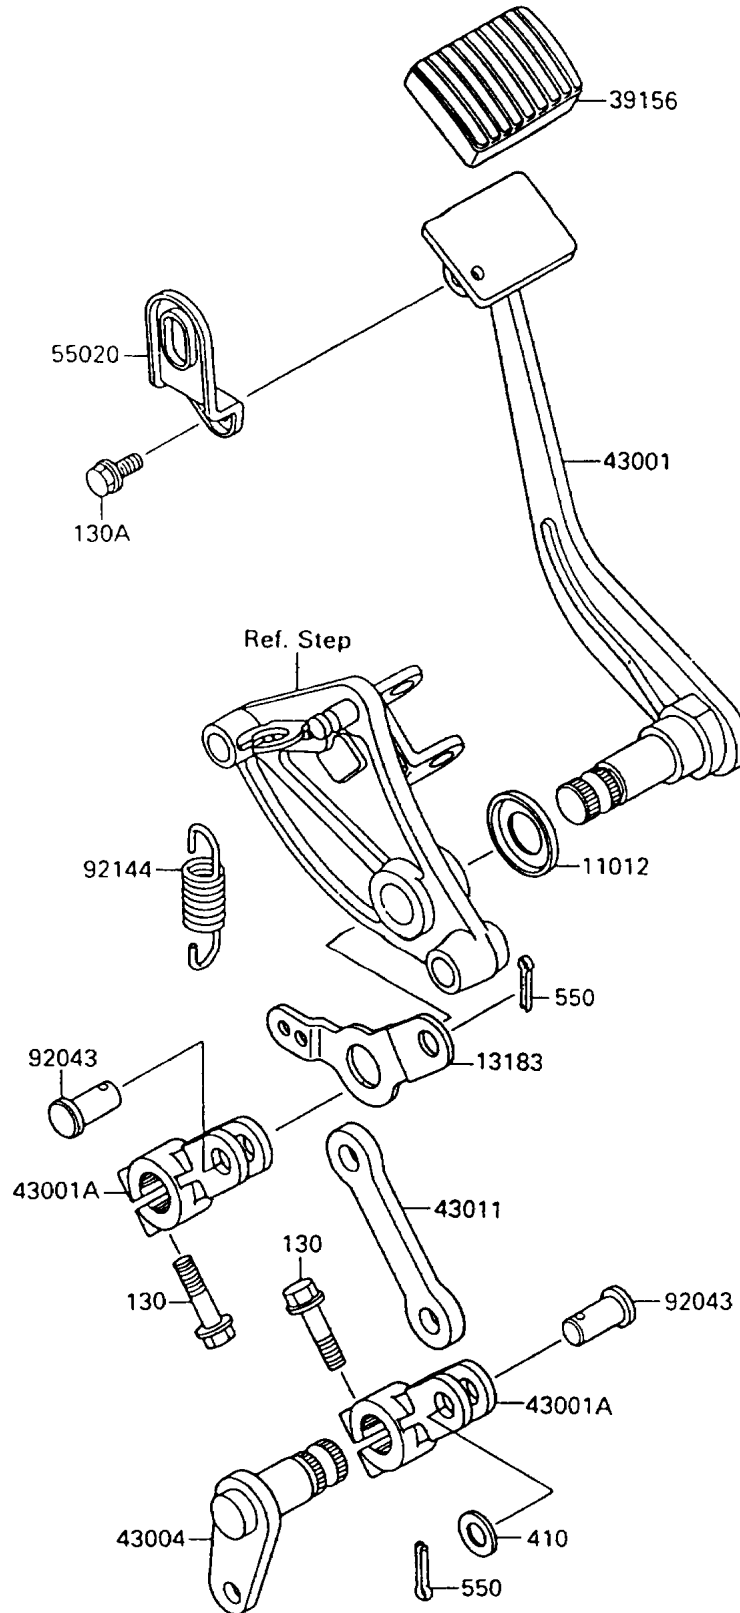

1995 Vulcan 88

PARTS DIAGRAM

Brake Pedal/Torque Link

F2260

1995 Vulcan 88

PARTS LIST

Brake Pedal/Torque Link

ITEM NAME

PART NUMBER

QUANTITY
