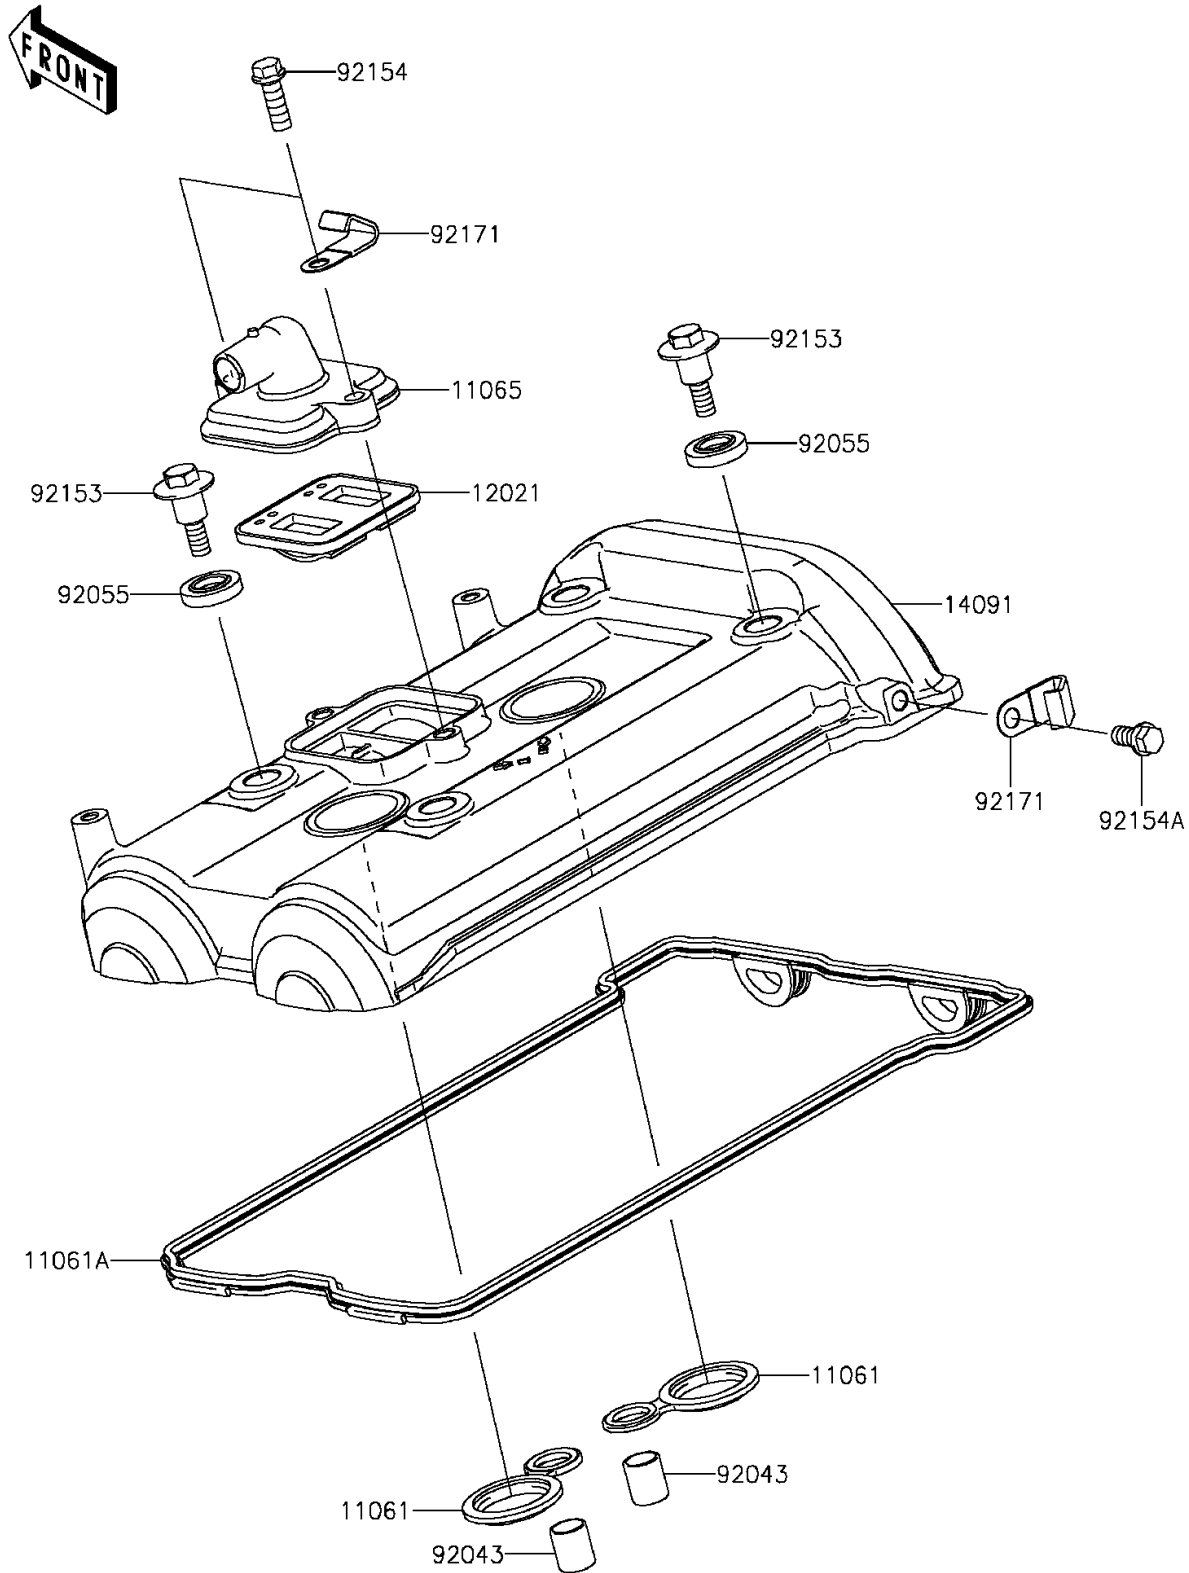

2012 NINJA® 650

PARTS DIAGRAM

Cylinder Head Cover

E1112

2012 NINJA® 650

PARTS LIST

Cylinder Head Cover

ITEM NAME	PART NUMBER	QUANTITY
GASKET,SPARK PLUG HOLE (Ref # 11061)	11061-0105	2
GASKET,HEAD COVER (Ref # 11061A)	11061-0170	1
CAP (Ref # 11065)	11065-0709	1
VALVE-ASSY-REED (Ref # 12021)	12021-0708	1
COVER,HEAD (Ref # 14091)	14091-1702	1
PIN,10.1X12X14 (Ref # 92043)	92043-4009	2
RING-O,HEAD COVER BOLT (Ref # 92055)	92055-0195	4
BOLT,HEAD COVER (Ref # 92153)	92153-0793	4
BOLT,FLANGED,6X18 (Ref # 92154)	92154-1775	2
BOLT,FLANGED,6X12 (Ref # 92154A)	92154-1776	1
CLAMP (Ref # 92171)	92171-0813	2