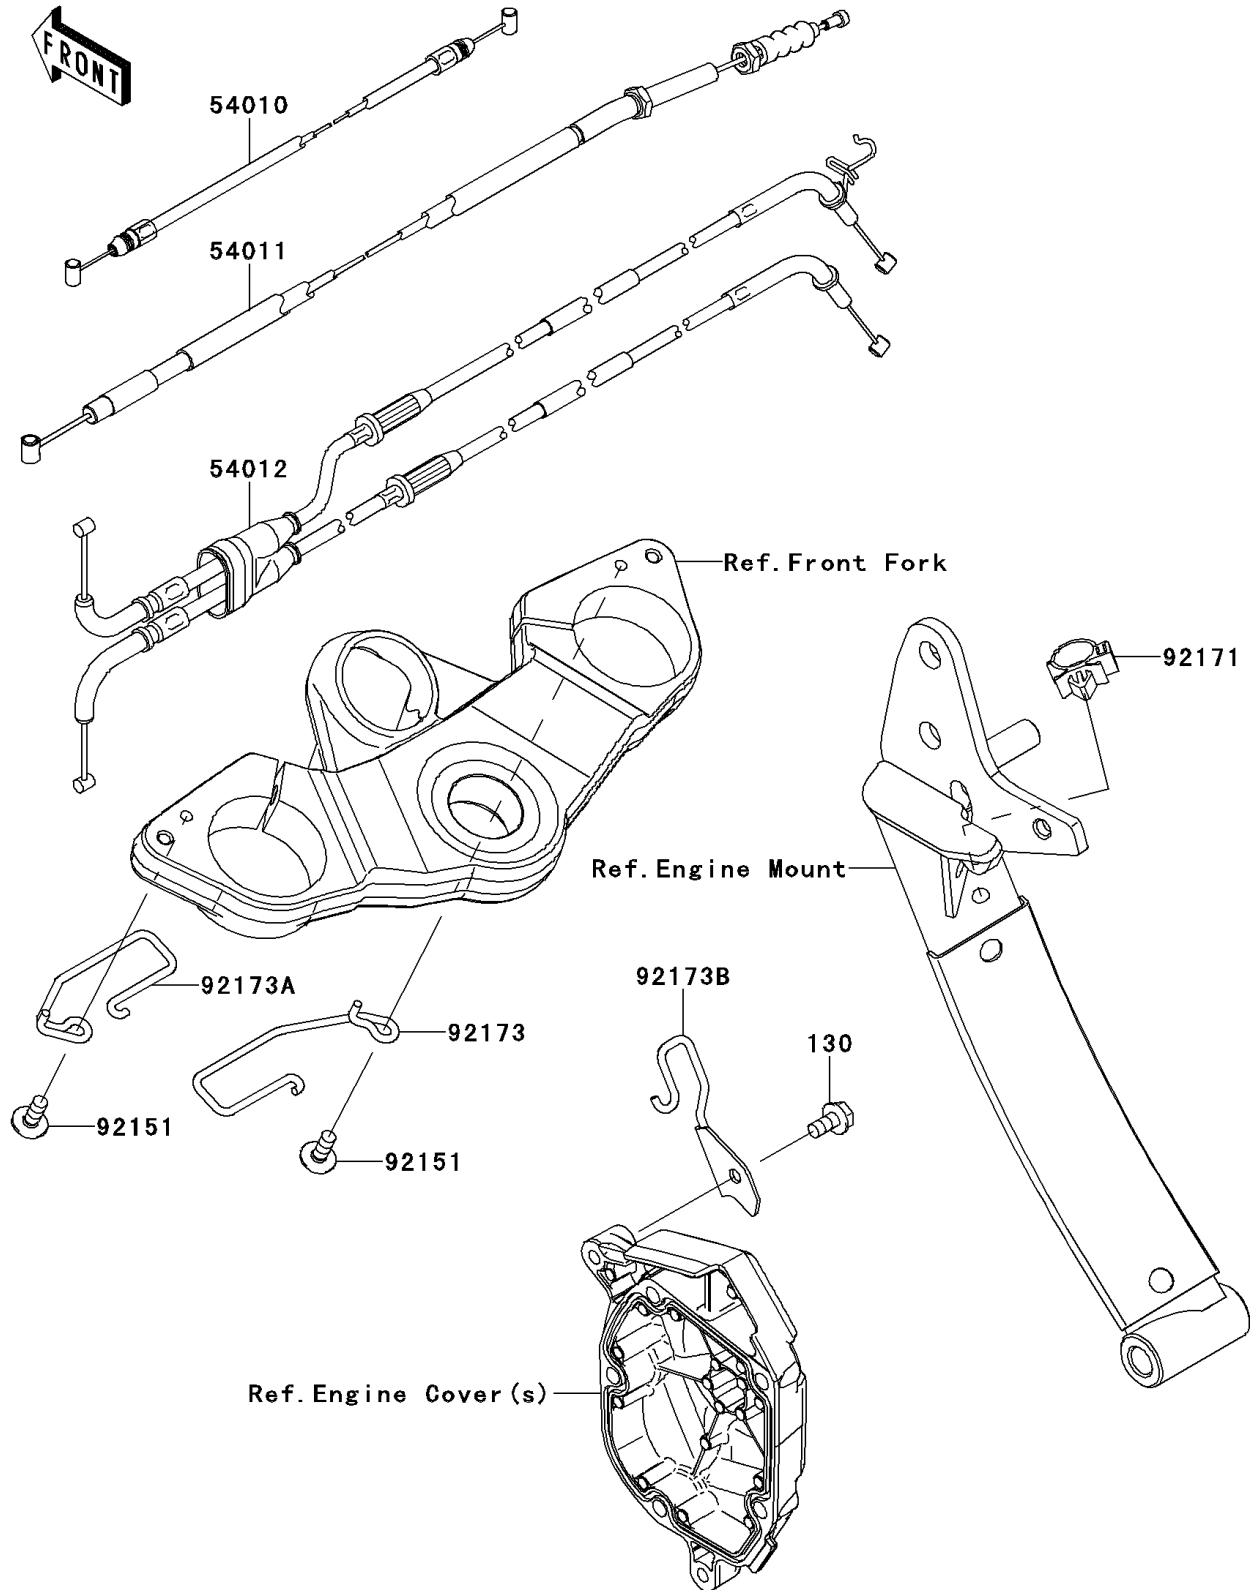

2013 NINJA® 1000 ABS

PARTS DIAGRAM

Cables

F2540

2013 NINJA® 1000 ABS

PARTS LIST

Cables

ITEM NAME	PART NUMBER	QUANTITY
CABLE,SEAT LOCK (Ref # 54010)	54010-0135	1
CABLE-CLUTCH (Ref # 54011)	54011-0109	1
CABLE-THROTTLE (Ref # 54012)	54012-0566	1
BOLT,SOCKET,6X14 (Ref # 92151)	92151-1654	2
CLAMP (Ref # 92171)	92171-0782	1
CLAMP,THROTTLE CABLE (Ref # 92173)	92173-0245	1
CLAMP,CLUTCH CABLE (Ref # 92173A)	92173-0246	1
CLAMP,CLUTCH COVER (Ref # 92173B)	92173-0737	1
BOLT-FLANGED,6X12 (Ref # 130)	130BB0612	1