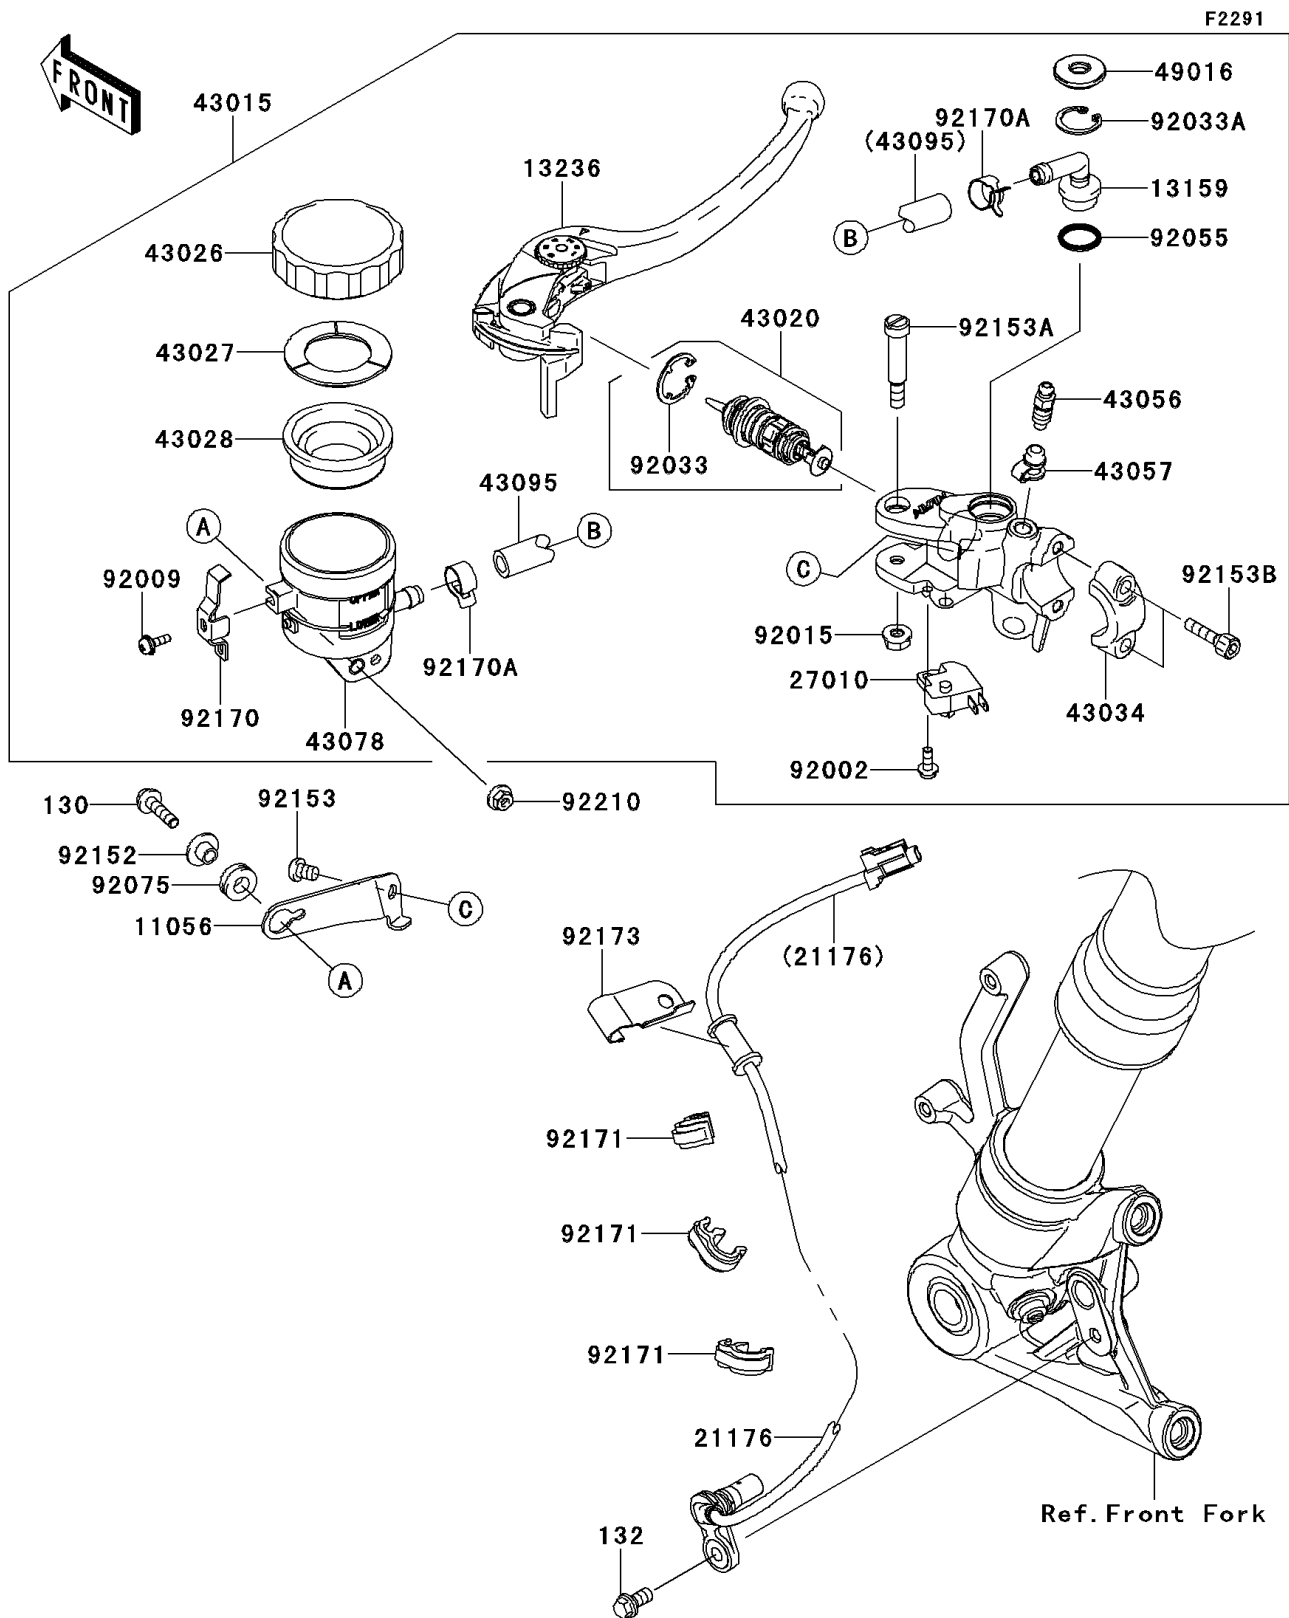

2013 NINJA® 1000 ABS

PARTS DIAGRAM Front Master Cylinder

2013 NINJA® 1000 ABS

PARTS LIST

Front Master Cylinder

ITEM NAME	PART NUMBER	QUANTITY
BRACKET,RESERVOIR TANK (Ref # 11056)	11056-0263	1
CONNECTOR (Ref # 13159)	13159-1061	1
LEVER-COMP,FRONT BRAKE (Ref # 13236)	13236-0103	1
SENSOR,WHEEL SPEED,FR (Ref # 21176)	21176-0706	1
SWITCH,BRAKE (Ref # 27010)	27010-0025	1
CYLINDER-ASSY-MASTER,FR (Ref # 43015)	43015-0141	1
PISTON-COMP-BRAKE (Ref # 43020)	43020-0010	1
CAP-BRAKE (Ref # 43026)	43026-1051	1
PLATE-DIAPHRAGM (Ref # 43027)	43027-1051	1
DIAPHRAGM,MASTER CYLINDER (Ref # 43028)	43028-1057	1
HOLDER-BRAKE,MASTER CYLINDER (Ref # 43034)	43034-0056	1
BREATHER-BRAKE (Ref # 43056)	43056-1056	1
CAP-BREATHER (Ref # 43057)	43057-1001	1
RESERVOIR (Ref # 43078)	43078-1099	1
HOSE-BRAKE,FR MASTER CYLINDER (Ref # 43095)	43095-0366	1
COVER-SEAL (Ref # 49016)	49016-1147	1
BOLT,SCREW,4X12 (Ref # 92002)	92002-1323	1
SCREW (Ref # 92009)	92009-1570	1
NUT,FLANGED,6MM (Ref # 92015)	92015-1528	1
RING-SNAP (Ref # 92033)	92033-0034	1
RING-SNAP,20.5MM (Ref # 92033A)	92033-1186	1
RING-O,14.8X2.4 (Ref # 92055)	92055-0741	1
DAMPER (Ref # 92075)	92075-161	1
COLLAR (Ref # 92152)	92152-0017	1
BOLT,6X8 (Ref # 92153)	92153-0578	1
BOLT,LEVER (Ref # 92153A)	92153-0868	1
BOLT,SOCKET,6X22 (Ref # 92153B)	92153-1518	2
CLAMP (Ref # 92170)	92170-1090	1
CLAMP,HOSE (Ref # 92170A)	92170-1091	2

2013 NINJA® 1000 ABS

PARTS LIST

Front Master Cylinder

ITEM NAME	PART NUMBER	QUANTITY
CLAMP,BRAKE HOSE (Ref # 92171)	92171-1819	3
CLAMP (Ref # 92173)	92173-0086	1
NUT,FLANGED,5MM (Ref # 92210)	92210-0007	1
BOLT-FLANGED,5X20 (Ref # 130)	130BB0520	1
BOLT-FLANGED-SMALL,6X12 (Ref # 132)	132BA0612	1