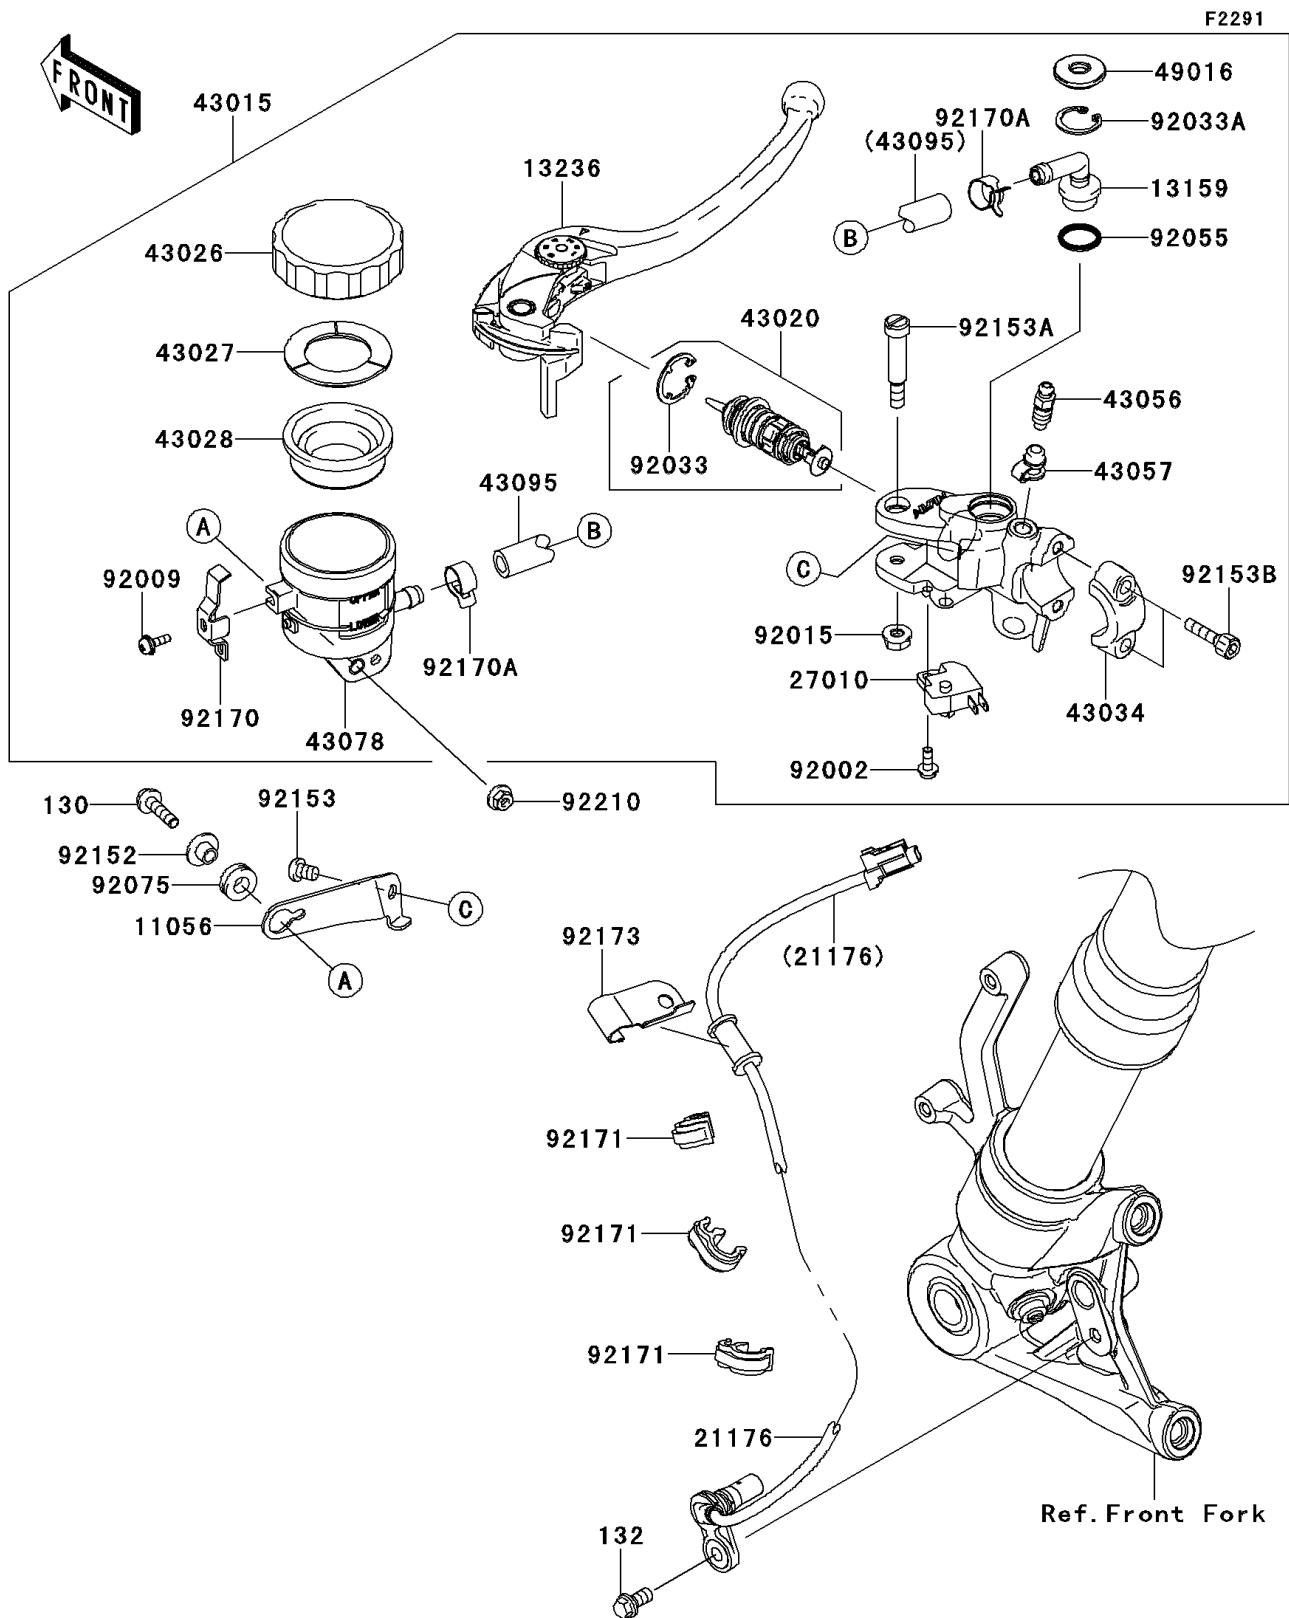

2012 NINJA® 1000 ABS

PARTS DIAGRAM

Front Master Cylinder

2012 NINJA® 1000 ABS

PARTS LIST

Front Master Cylinder

ITEM NAME	PART NUMBER	QUANTITY
BRACKET,RESERVOIR TANK (Ref # 11056)	11056-0263	1
CONNECTOR (Ref # 13159)	13159-1061	1
LEVER-COMP,FRONT BRAKE (Ref # 13236)	13236-0103	1
SENSOR,WHEEL SPEED,FR (Ref # 21176)	21176-0706	1
SWITCH,BRAKE (Ref # 27010)	27010-0025	1
CYLINDER-ASSY-MASTER,FR (Ref # 43015)	43015-0141	1
PISTON-COMP-BRAKE (Ref # 43020)	43020-0010	1
CAP-BRAKE (Ref # 43026)	43026-1051	1
PLATE-DIAPHRAGM (Ref # 43027)	43027-1051	1
DIAPHRAGM,MASTER CYLINDER (Ref # 43028)	43028-1057	1
HOLDER-BRAKE,MASTER CYLINDER (Ref # 43034)	43034-0056	1
BREATHER-BRAKE (Ref # 43056)	43056-1056	1
CAP-BREATHER (Ref # 43057)	43057-1001	1
RESERVOIR (Ref # 43078)	43078-1099	1
HOSE-BRAKE,FR MASTER CYLINDER (Ref # 43095)	43095-0366	1
COVER-SEAL (Ref # 49016)	49016-1147	1
BOLT,SCREW,4X12 (Ref # 92002)	92002-1323	1
SCREW (Ref # 92009)	92009-1570	1
NUT,FLANGED,6MM (Ref # 92015)	92015-1528	1
RING-SNAP (Ref # 92033)	92033-0034	1
RING-SNAP,20.5MM (Ref # 92033A)	92033-1186	1
RING-O,14.8X2.4 (Ref # 92055)	92055-0741	1
DAMPER (Ref # 92075)	92075-161	1
COLLAR (Ref # 92152)	92152-0017	1
BOLT,6X8 (Ref # 92153)	92153-0578	1
BOLT,LEVER (Ref # 92153A)	92153-0868	1
BOLT,SOCKET,6X22 (Ref # 92153B)	92153-1518	2
CLAMP (Ref # 92170)	92170-1090	1
CLAMP,HOSE (Ref # 92170A)	92170-1091	2

2012 NINJA® 1000 ABS

PARTS LIST

Front Master Cylinder

ITEM NAME	PART NUMBER	QUANTITY
CLAMP,BRAKE HOSE (Ref # 92171)	92171-1819	3
CLAMP (Ref # 92173)	92173-0086	1
NUT,FLANGED,5MM (Ref # 92210)	92210-0007	1
BOLT-FLANGED,5X20 (Ref # 130)	130BB0520	1
BOLT-FLANGED-SMALL,6X12 (Ref # 132)	132BA0612	1