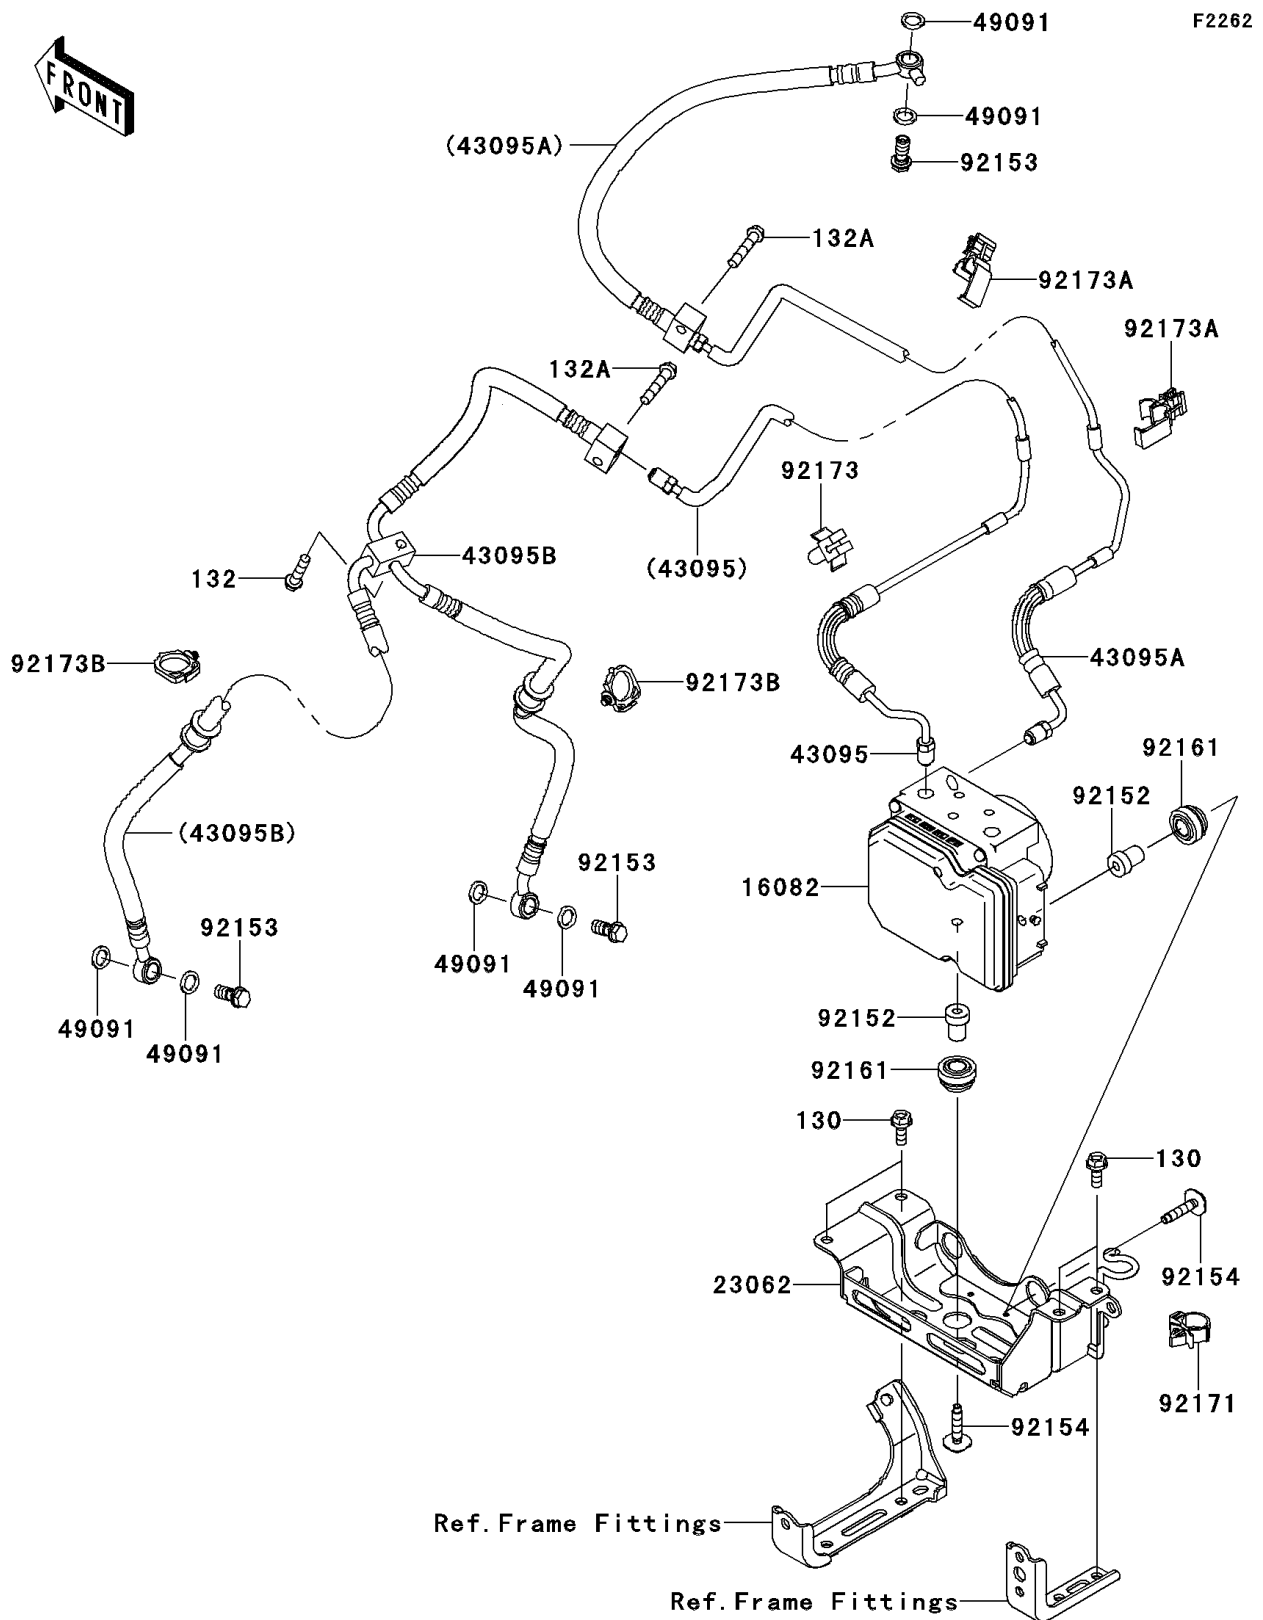

2012 NINJA® 1000 ABS

PARTS DIAGRAM

Brake Piping

2012 NINJA® 1000 ABS

PARTS LIST

Brake Piping

ITEM NAME	PART NUMBER	QUANTITY
PUMP-ASSY-OIL,ABS,WET (Ref # 16082)	16082-0060	1
BRACKET-COMP,ABS (Ref # 23062)	23062-0719	1
HOSE-BRAKE,HU-FR CALIPER (Ref # 43095)	43095-0505	1
HOSE-BRAKE,FR M/C-HU (Ref # 43095A)	43095-0661	1
HOSE-BRAKE,FR (Ref # 43095B)	43095-0671	1
WASHER-SEAL,10.1X14.5X1.5 (Ref # 49091)	49091-0001	6
COLLAR,6.1X11X20.7 (Ref # 92152)	92152-0829	3
BOLT,OIL,L=23 (Ref # 92153)	92153-0627	3
BOLT,WP,6X31 (Ref # 92154)	92154-0291	3
DAMPER (Ref # 92161)	92161-0827	3
CLAMP,BRAKE HOSE (Ref # 92171)	92171-0316	1
CLAMP (Ref # 92173)	92173-0088	1
CLAMP,CLIP (Ref # 92173A)	92173-0799	2
CLAMP (Ref # 92173B)	92173-0868	2
BOLT-FLANGED,6X16 (Ref # 130)	130BA0616	4
BOLT-FLANGED-SMALL,6X25 (Ref # 132)	132BB0625	1
BOLT-FLANGED-SMALL,6X30 (Ref # 132A)	132BB0630	2