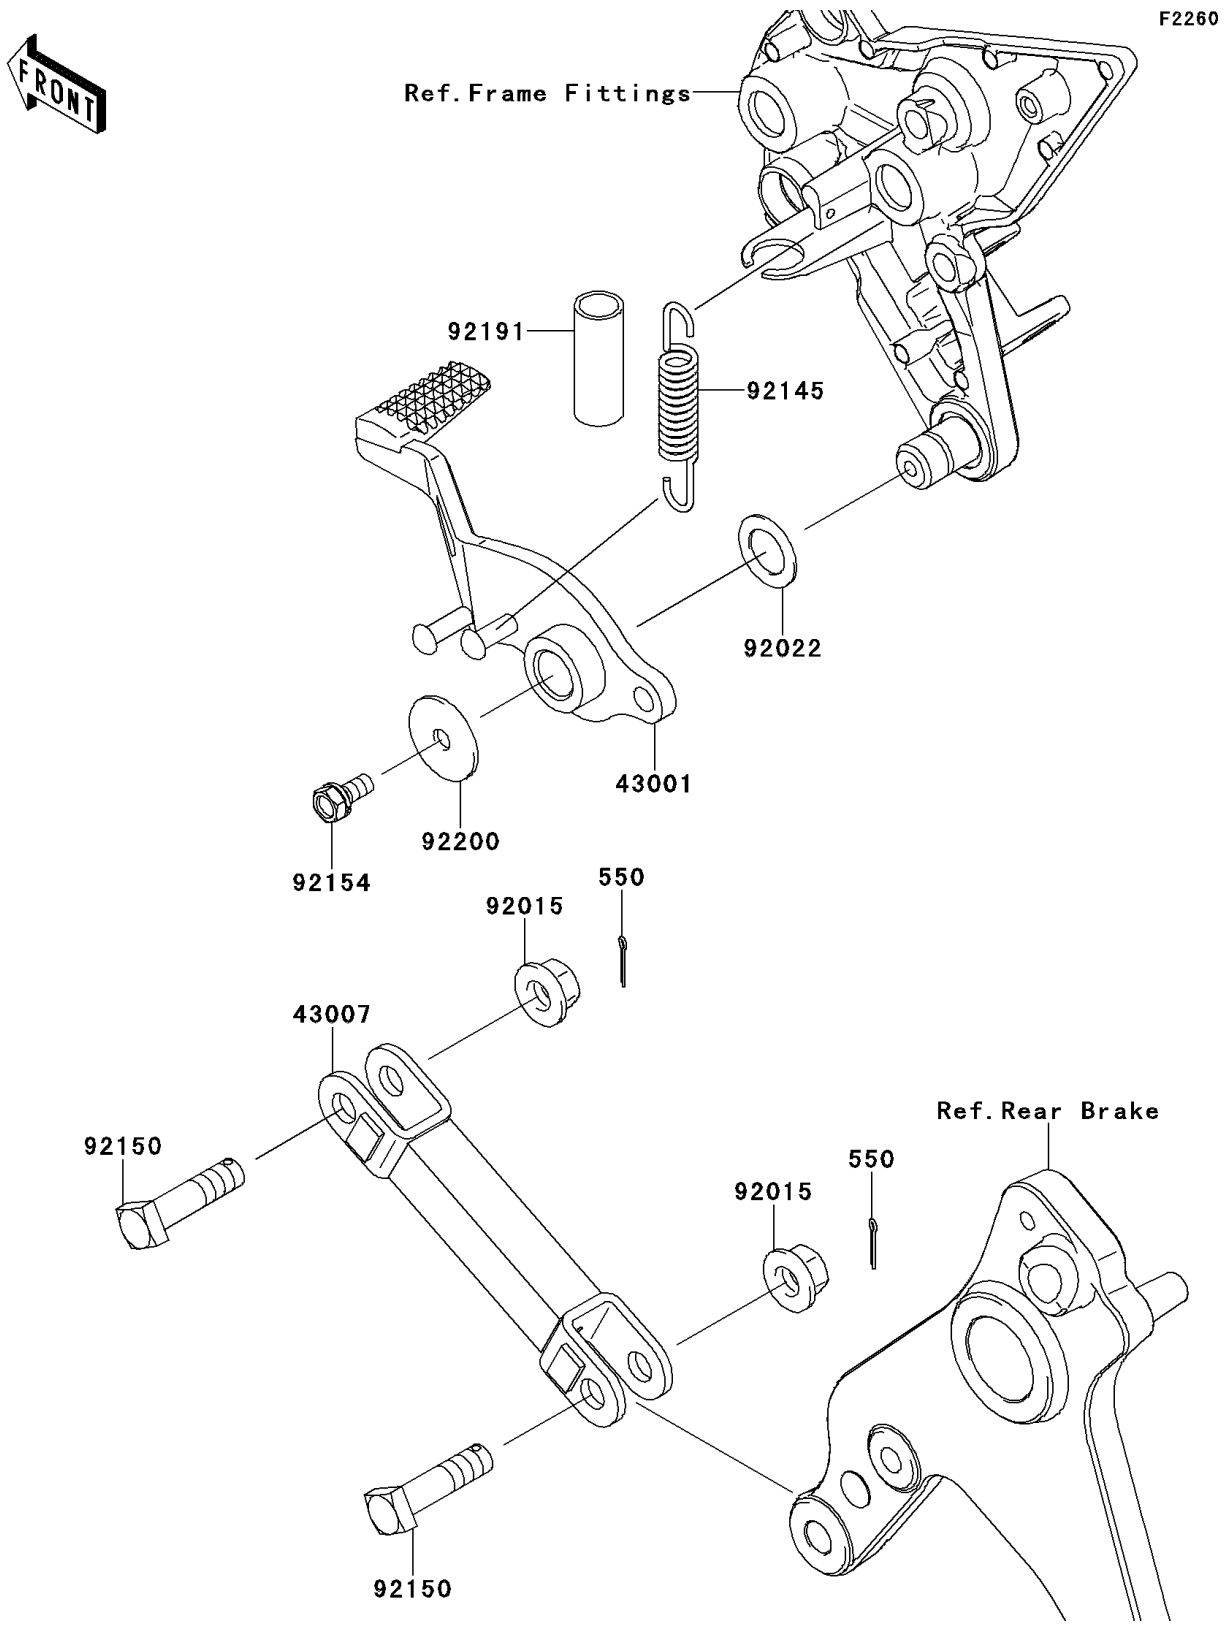

## PARTS DIAGRAM

### Brake Pedal/Torque Link

## PARTS LIST

### Brake Pedal/Torque Link

ITEM NAME	PART NUMBER	QUANTITY
LEVER-BRAKE (Ref # 43001)	43001-0712	1
ROD-TORQUE,F.S.BLACK (Ref # 43007)	43007-0016-18R	1
NUT,FLANGED,10MM (Ref # 92015)	92015-1415	2
WASHER,15.3X24X1 (Ref # 92022)	92022-326	1
SPRING,BRAKE LEVER (Ref # 92145)	92145-0764	1
BOLT,10X39.5 (Ref # 92150)	92150-1598	2
BOLT,UPSET-WS,6X14 (Ref # 92154)	92154-0293	1
TUBE,12X15X40 (Ref # 92191)	92191-1739	1
WASHER,7X28X1.6 (Ref # 92200)	92200-0279	1
PIN-COTTER,2.0X15 (Ref # 550)	550AA2015	2