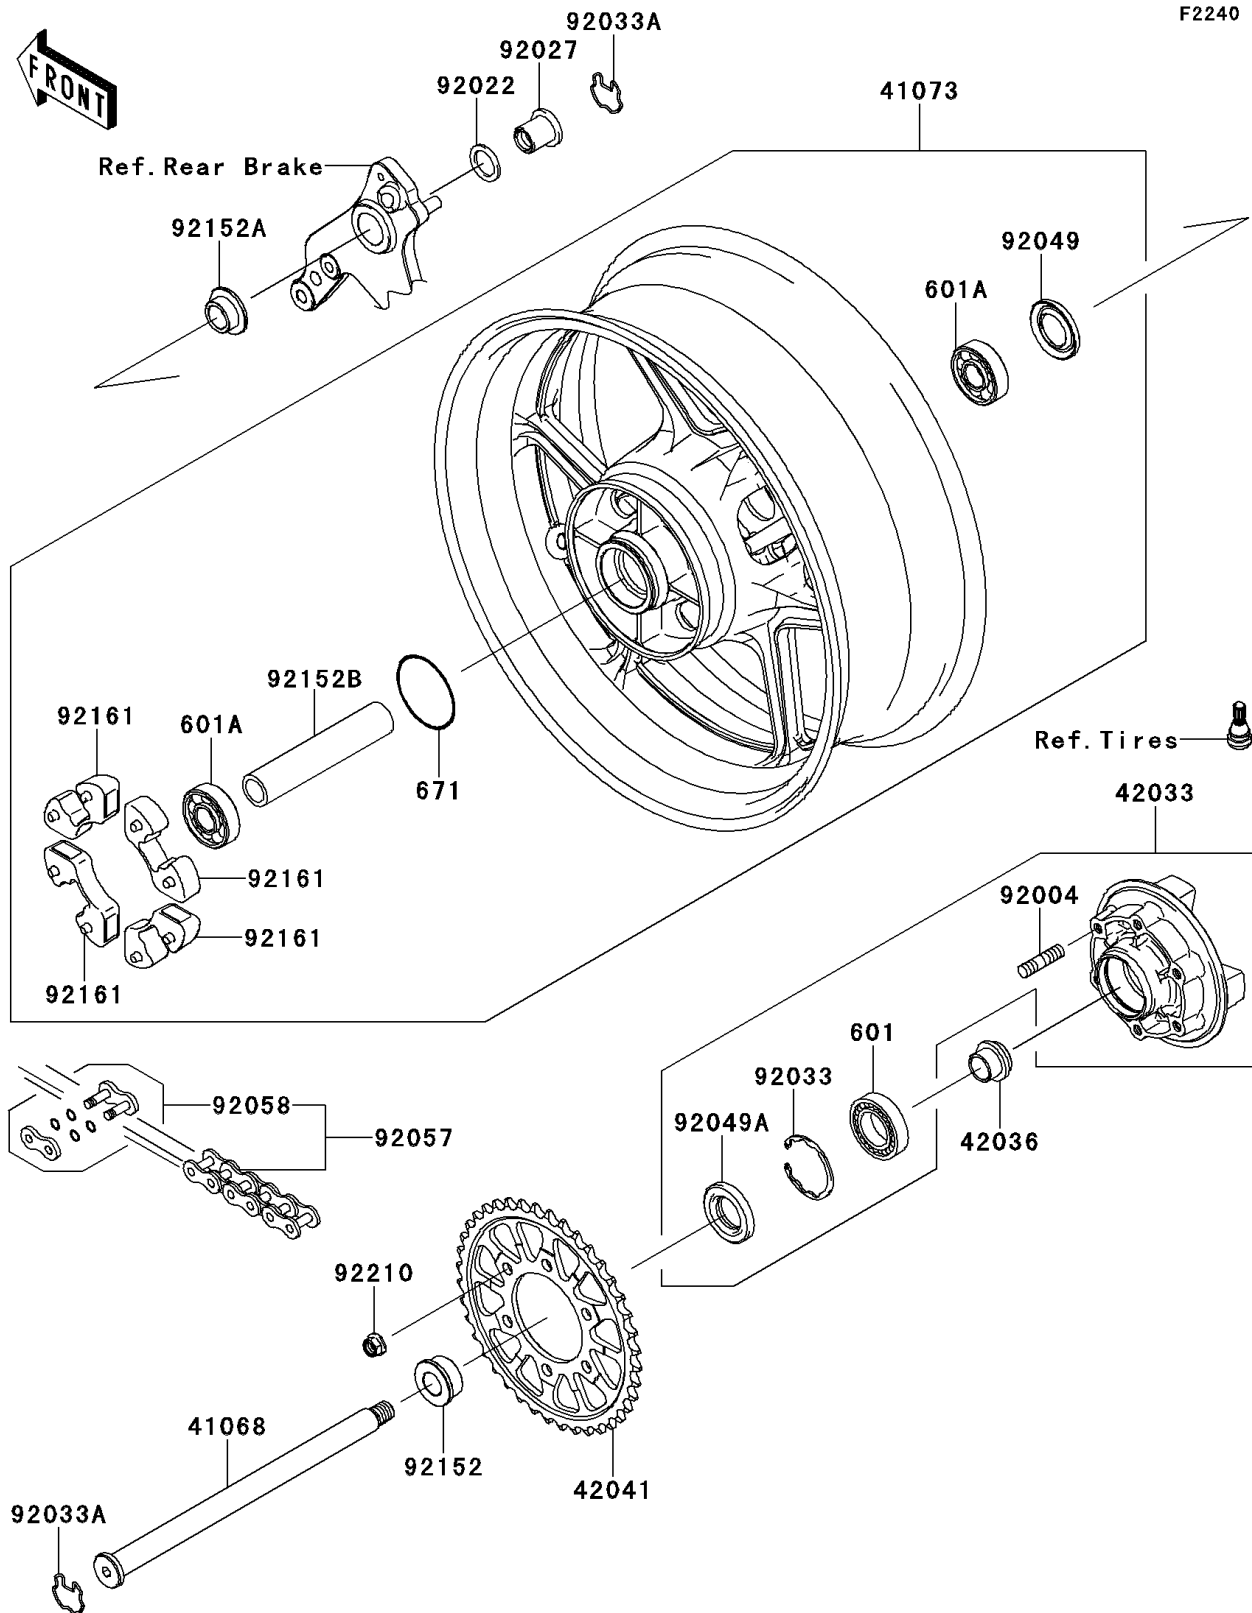

2013 NINJA® 1000 ABS

PARTS DIAGRAM

Rear Wheel/Chain

2013 NINJA® 1000 ABS

PARTS LIST

Rear Wheel/Chain

ITEM NAME

PART NUMBER

QUANTITY
