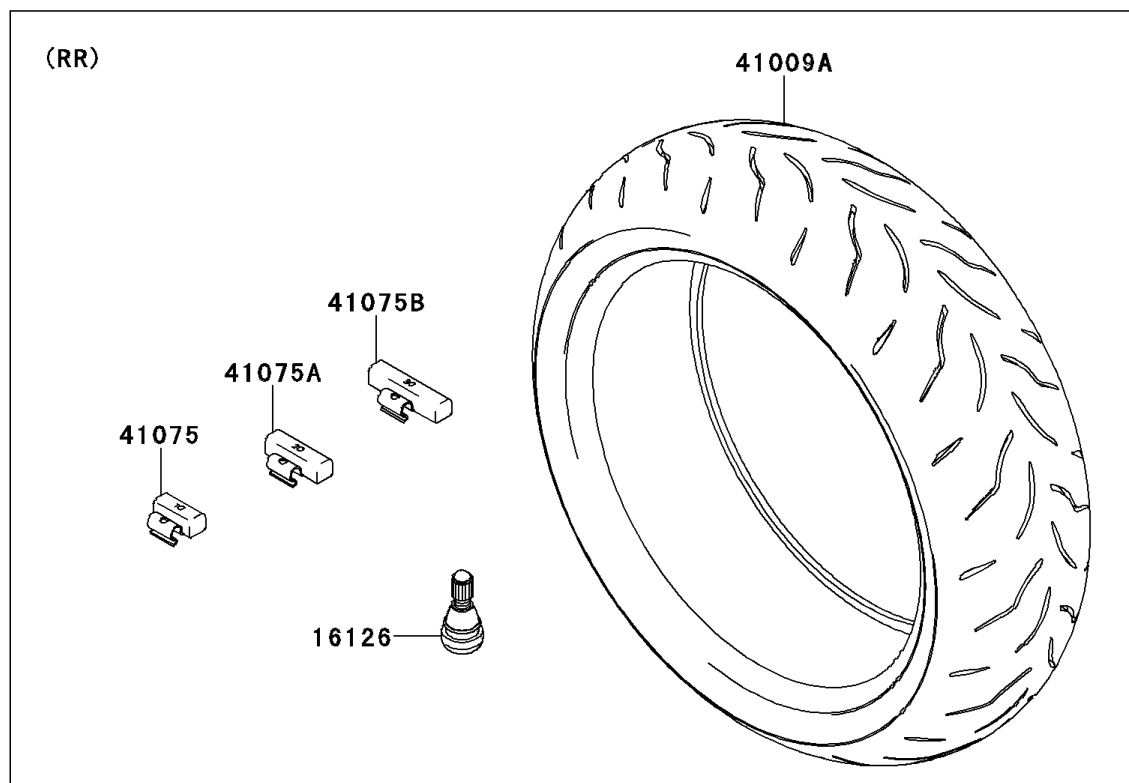

2013 NINJA[®] 1000 ABS

Kawasaki

Let the Good Times Roll[®]

PARTS DIAGRAM

Tires

F2210

2013 NINJA® 1000 ABS

PARTS LIST

Tires

ITEM NAME	PART NUMBER	QUANTITY
VALVE,TIRE (Ref # 16126)	16126-1140	2
TIRE,FR,120/70ZR17(58W),BT016F (Ref # 41009)	41009-0274	1
TIRE,RR,190/50ZR17(73W),BT016R (Ref # 41009A)	41009-0275	1
BALANCER-WHEEL,10G,SILVER (Ref # 41075)	41075-0007	AR
BALANCER-WHEEL,20G,SILVER (Ref # 41075A)	41075-0008	AR
BALANCER-WHEEL,30G,SILVER (Ref # 41075B)	41075-0009	AR