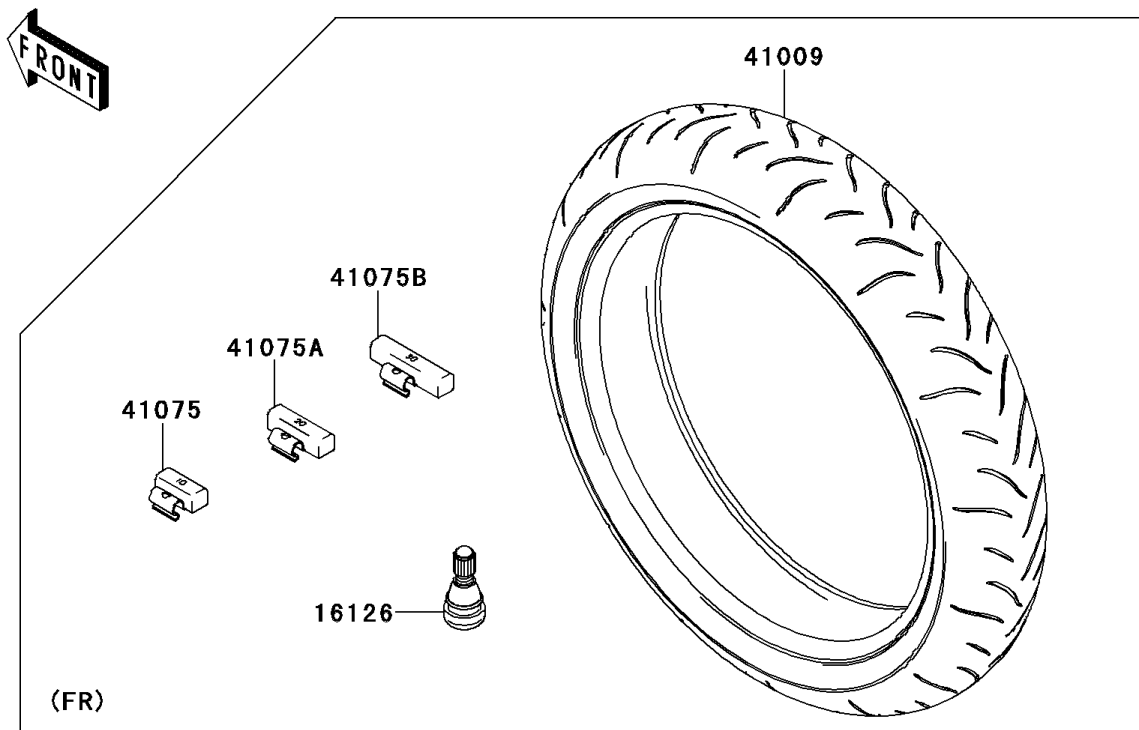

2013 NINJA[®] 1000 ABS

Kawasaki

Let the Good Times Roll[®]

PARTS DIAGRAM

Tires

F2210

2013 NINJA® 1000 ABS

PARTS LIST

Tires

ITEM NAME	PART NUMBER	QUANTITY
VALVE,TIRE (Ref # 16126)	16126-1140	2
TIRE,FR,120/70ZR17(58W),BT016F (Ref # 41009)	41009-0274	1
TIRE,RR,190/50ZR17(73W),BT016R (Ref # 41009A)	41009-0275	1
BALANCER-WHEEL,10G,SILVER (Ref # 41075)	41075-0007	AR
BALANCER-WHEEL,20G,SILVER (Ref # 41075A)	41075-0008	AR
BALANCER-WHEEL,30G,SILVER (Ref # 41075B)	41075-0009	AR