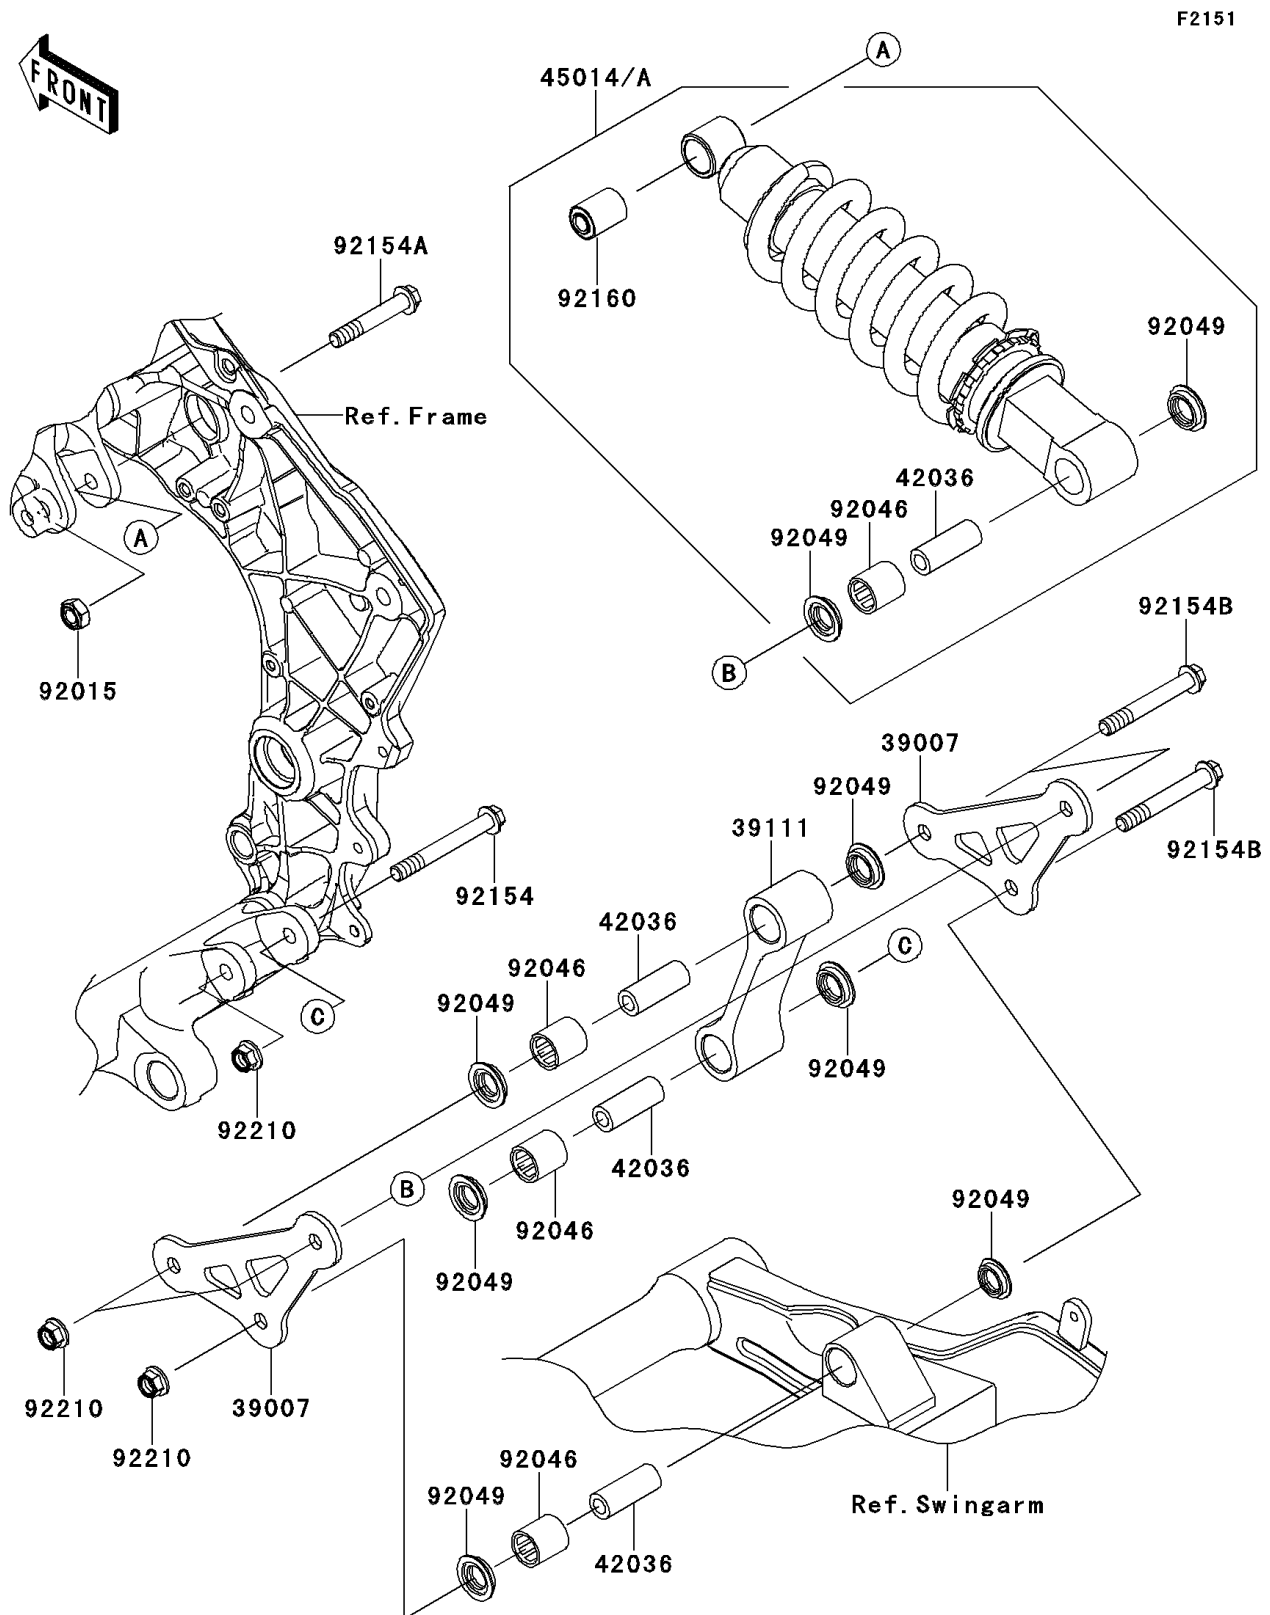

2013 NINJA® 1000 ABS

PARTS DIAGRAM

Suspension/Shock Absorber