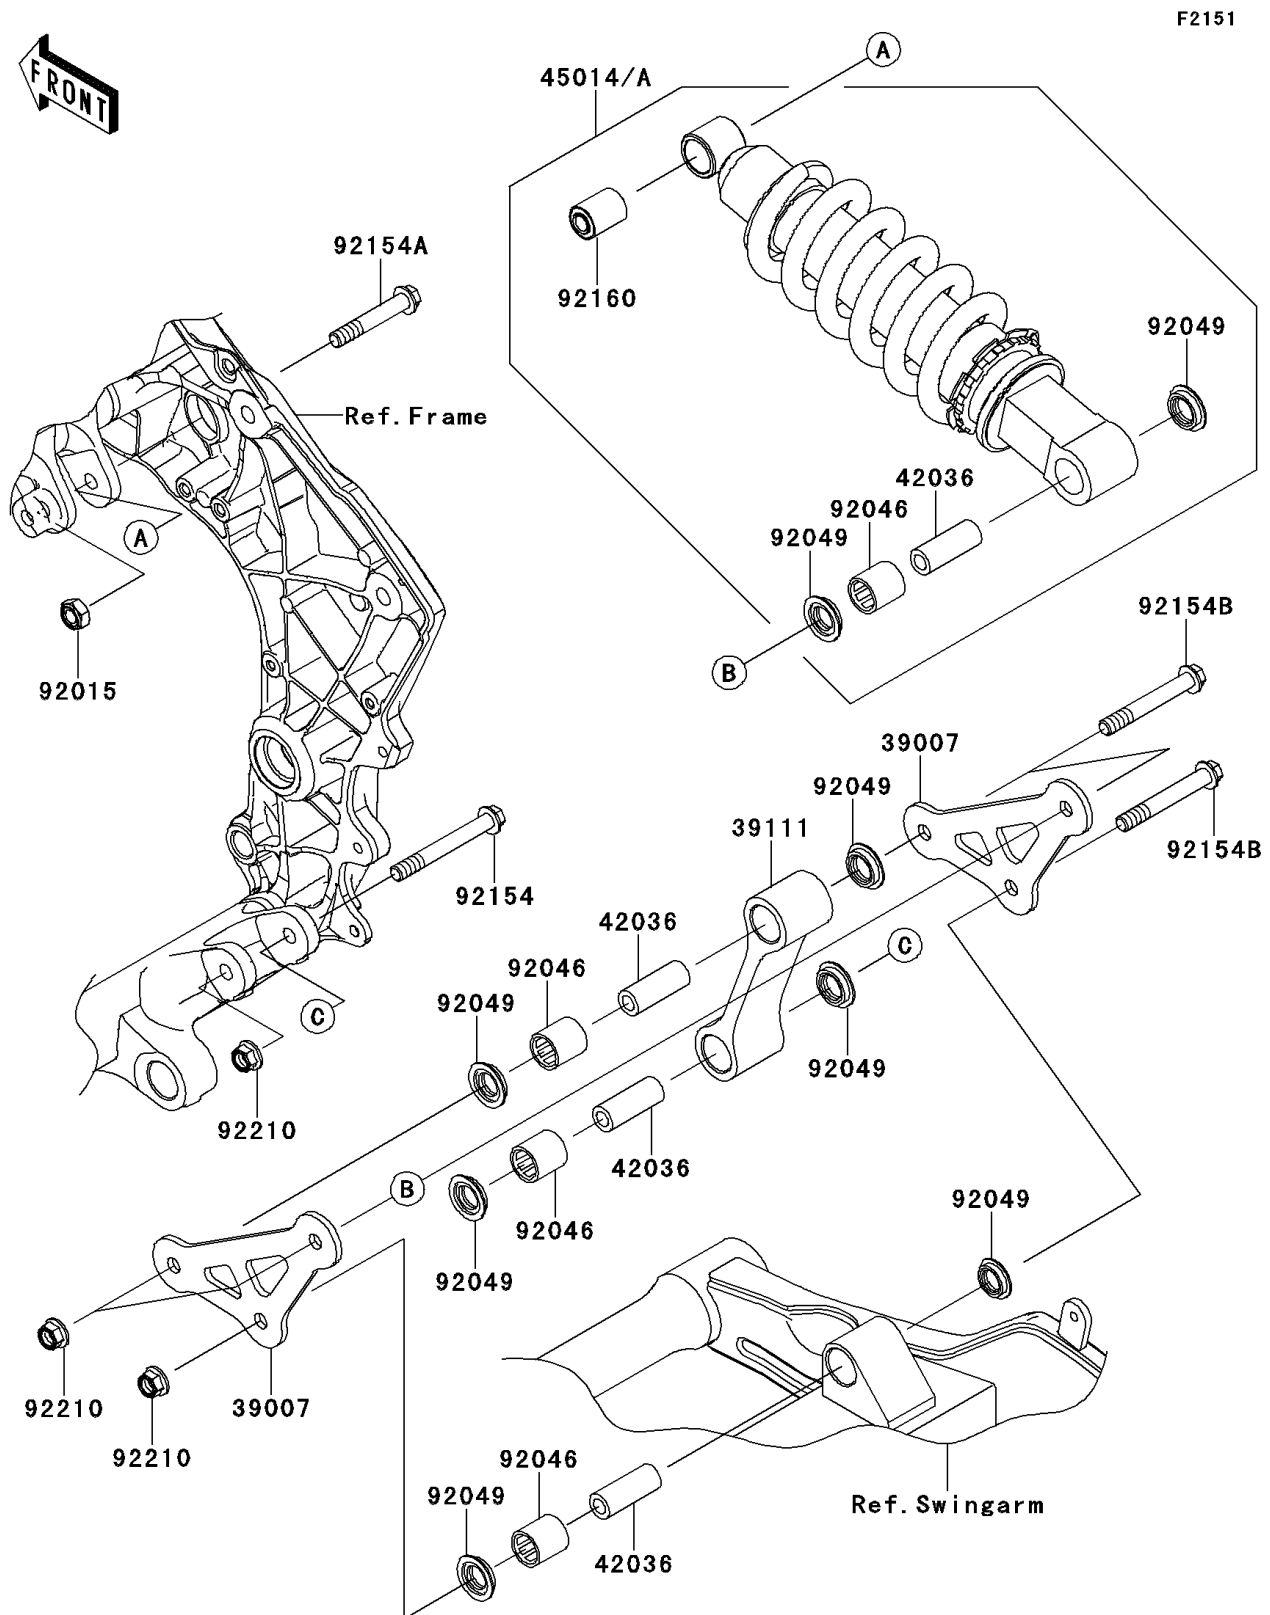

2012 NINJA[®] 1000 ABS

PARTS DIAGRAM

Suspension/Shock Absorber

2012 NINJA® 1000 ABS

PARTS LIST

Suspension/Shock Absorber

ITEM NAME	PART NUMBER	QUANTITY
ARM-SUSP,UNI TRAK,P.SILVER (Ref # 39007)	39007-0156-458	2
ROD-TIE,SUSPENSION,F.S.BLACK (Ref # 39111)	39111-0069-18R	1
SLEEVE,10.1X17X44.5 (Ref # 42036)	42036-1342	4
SHOCKABSORBER,SPG RED+BODY BLK (Ref # 45014)	45014-0312-23G	1
SHOCKABSORBER,SPG SIL+BODY BLK (Ref # 45014A)	45014-0312-23I	1
NUT,LOCK,10MM,BLACK (Ref # 92015)	92015-1189	1
BEARING-NEEDLE,SFYZM172425 (Ref # 92046)	92046-1273	4
SEAL-OIL,MHA17245.7F (Ref # 92049)	92049-1223	8
BOLT,FLANGED,10X77 (Ref # 92154)	92154-0262	1
BOLT,FLANGED,10X60 (Ref # 92154A)	92154-0263	1
BOLT,FLANGED,10X67 (Ref # 92154B)	92154-0264	3
DAMPER,SHOCKABSORBER (Ref # 92160)	92160-1496	1
NUT,LOCK,FLANGED,10MM (Ref # 92210)	92210-1139	4