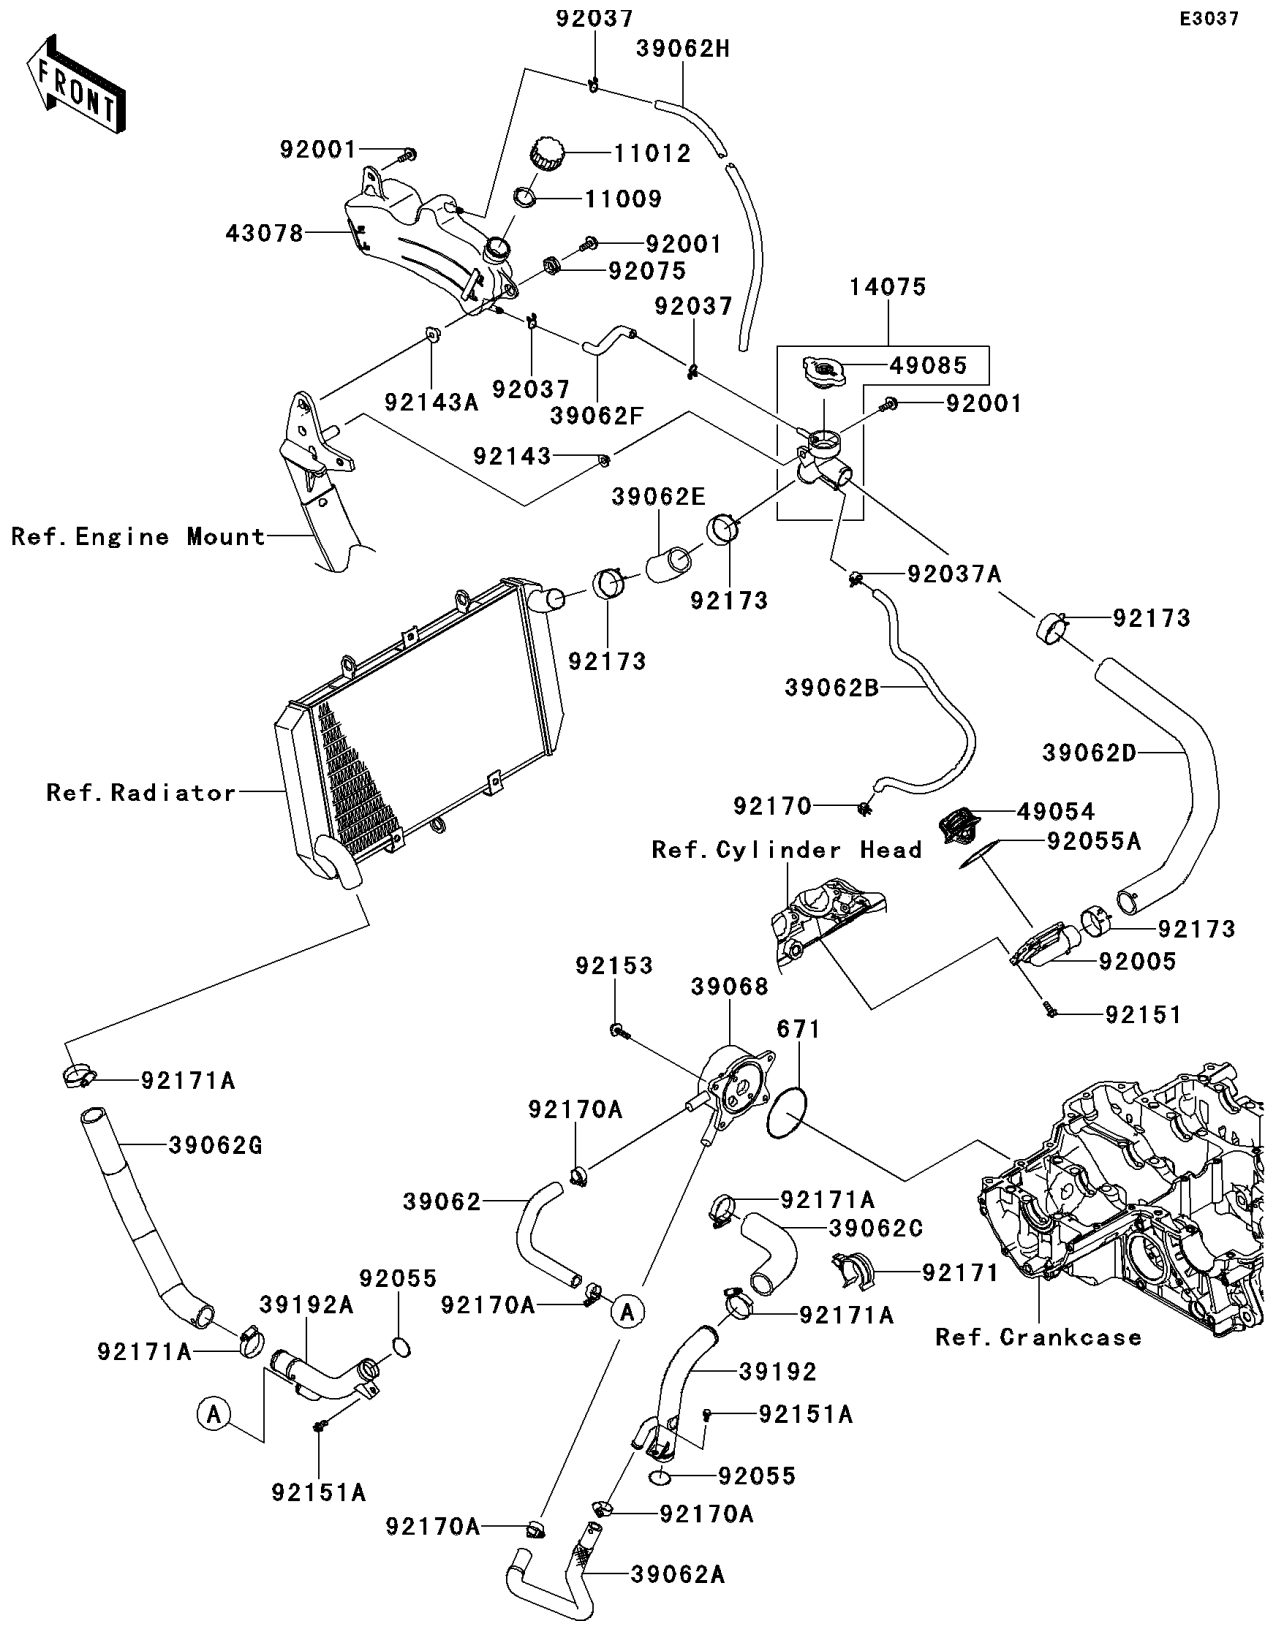

2013 NINJA® 1000 ABS

PARTS DIAGRAM

Water Pipe

E3037

2013 NINJA® 1000 ABS

PARTS LIST

Water Pipe

ITEM NAME

PART NUMBER

QUANTITY
