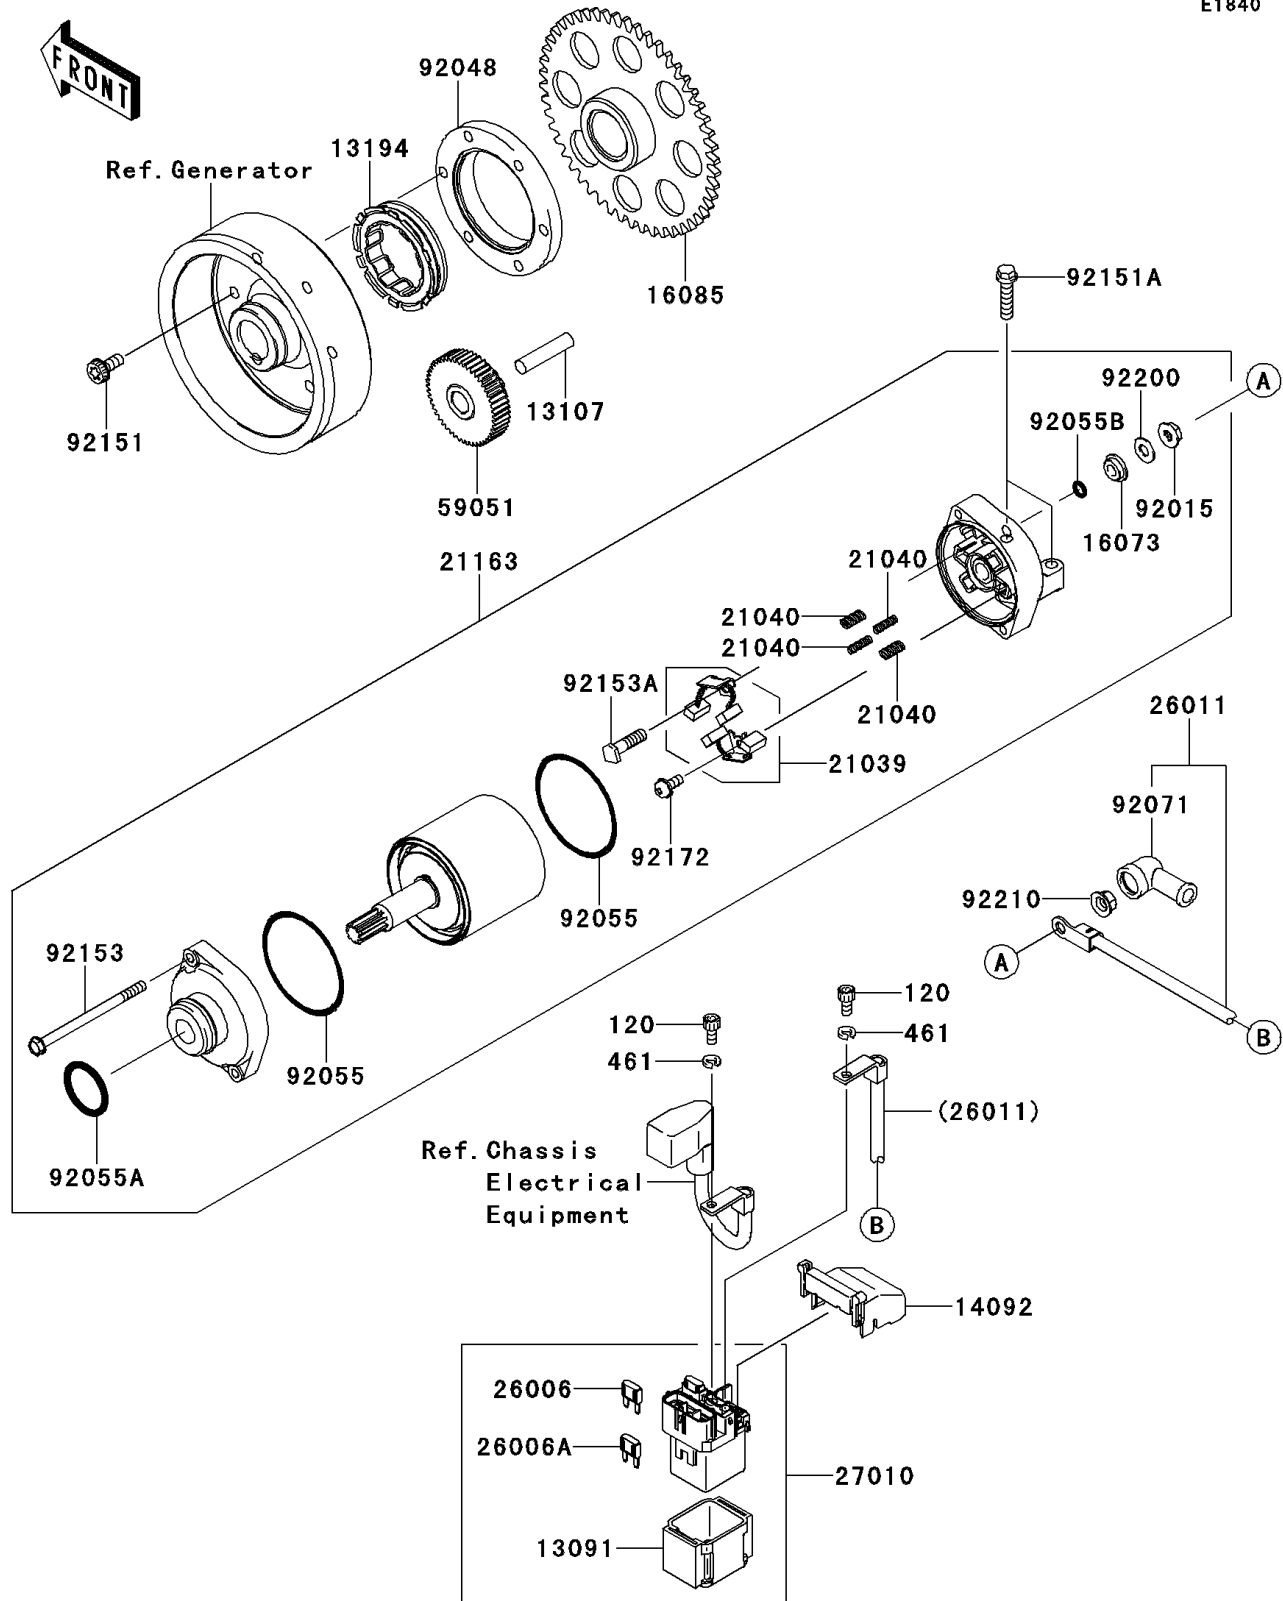

## PARTS DIAGRAM

### Starter Motor

E1840

## PARTS LIST

### Starter Motor

ITEM NAME	PART NUMBER	QUANTITY
HOLDER,MAGNETIC SWITCH (Ref # 13091)	13091-1884	1
SHAFT,IDLER GEAR (Ref # 13107)	13107-1377	1
CLUTCH-ONEWAY (Ref # 13194)	13194-1096	1
COVER (Ref # 14092)	14092-0109	1
INSULATOR (Ref # 16073)	16073-0053	1
GEAR,CLUTCH ONEWAY (Ref # 16085)	16085-1303	1
BRUSH,CARBON (Ref # 21039)	21039-0004	1
SPRING-BRUSH (Ref # 21040)	21040-0003	4
STARTER-ELECTRIC (Ref # 21163)	21163-0065	1
FUSE,MINI BLADE,15A,BLUE (Ref # 26006)	26006-0001	1
FUSE,MINI BLADE,30A,GREEN (Ref # 26006A)	26006-1080	1
WIRE-LEAD (Ref # 26011)	26011-0258	1
SWITCH (Ref # 27010)	27010-0113	1
GEAR-SPUR,IDLER (Ref # 59051)	59051-0100	1
NUT,STARTER MOTOR (Ref # 92015)	92015-1476	1
RACE (Ref # 92048)	92048-0018	1
RING-O (Ref # 92055)	92055-0136	2
RING-O (Ref # 92055A)	92055-1276	1
RING-O,4.5X2.0 (Ref # 92055B)	92055-1370	1
GROMMET (Ref # 92071)	92071-0024	1
BOLT,6X14 (Ref # 92151)	92151-1335	6
BOLT,FLANGED-SMALL,6X25 (Ref # 92151A)	92151-1930	2
BOLT (Ref # 92153)	92153-1850	2
BOLT (Ref # 92153A)	92153-1866	1
SCREW (Ref # 92172)	92172-0334	1
WASHER (Ref # 92200)	92200-0386	1
NUT,6MM (Ref # 92210)	92210-0188	1
BOLT-SOCKET,5X10 (Ref # 120)	120CB0510	2
WASHER-SPRING,5MM,BLACK (Ref # 461)	461DB0500	2