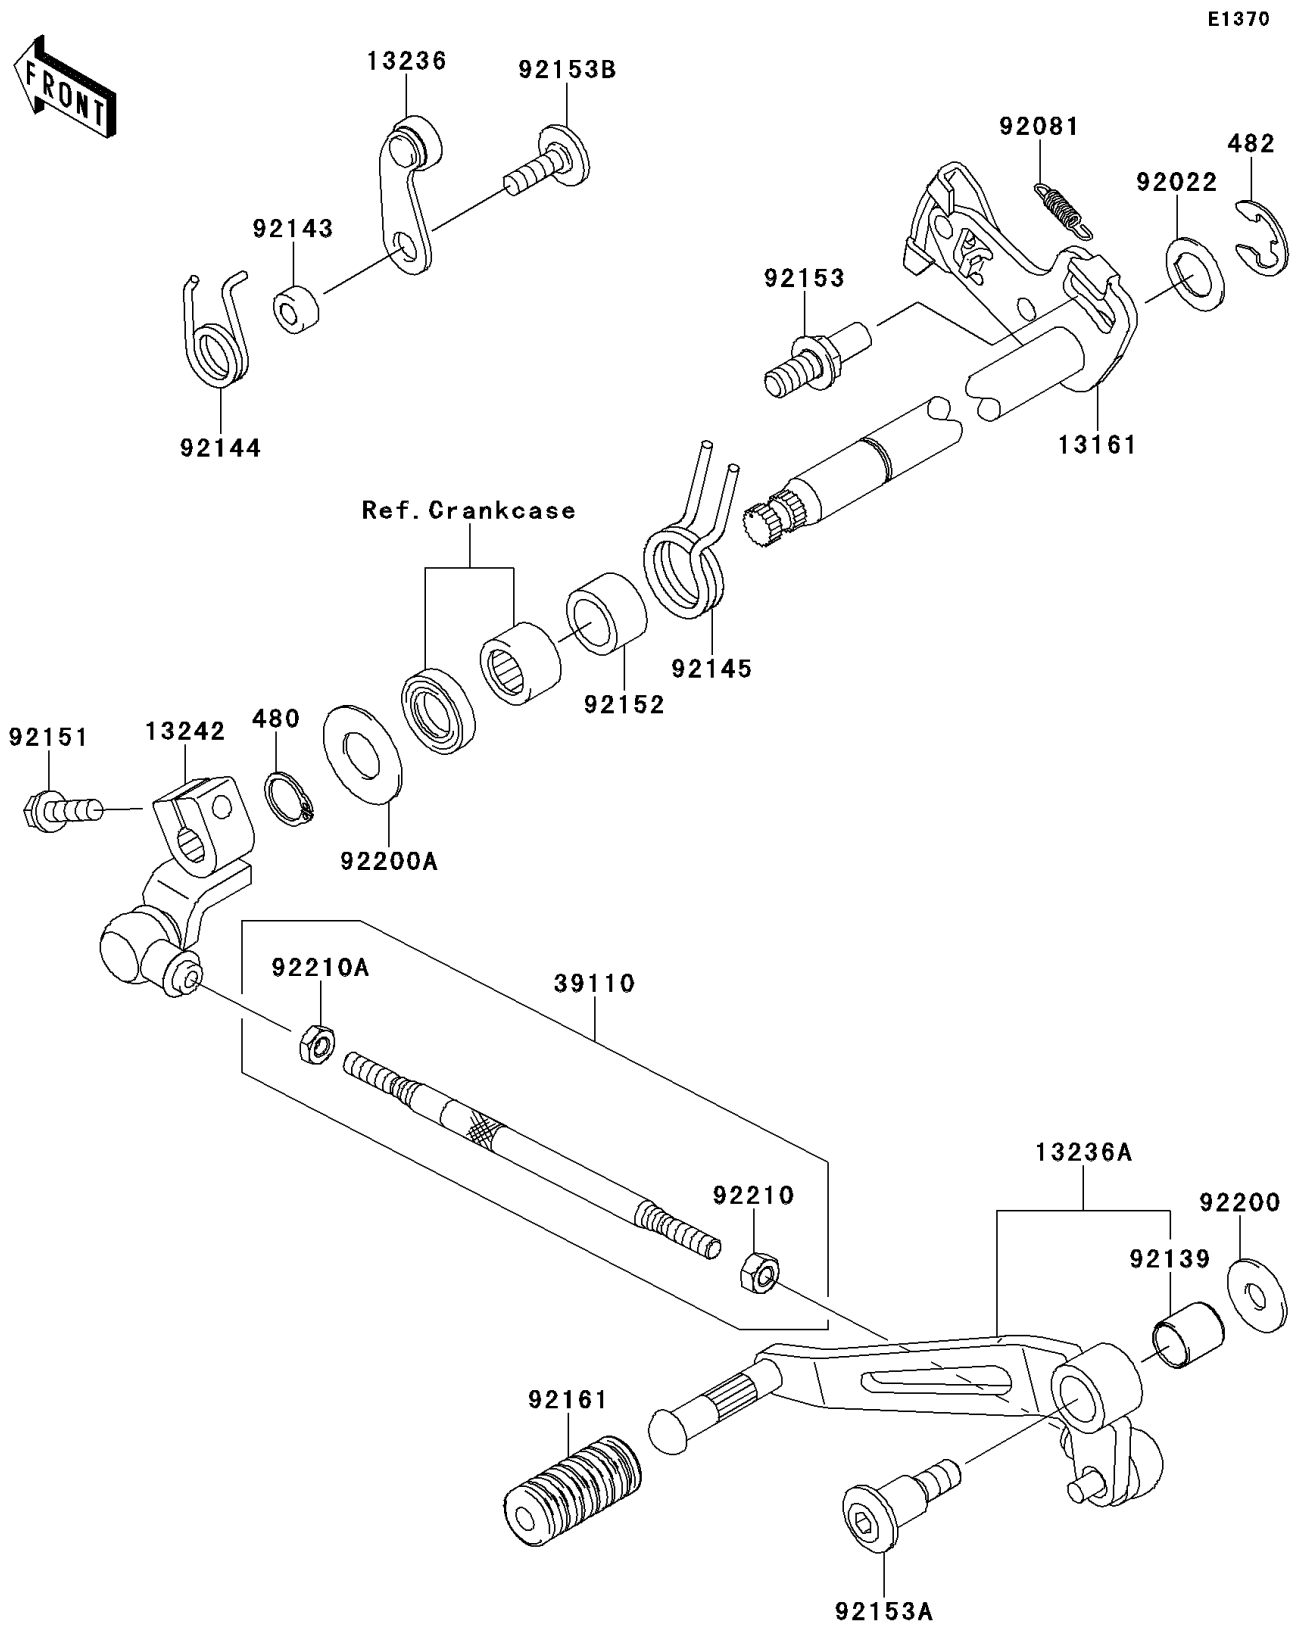

2012 NINJA® 1000 ABS

PARTS DIAGRAM

Gear Change Mechanism

2012 NINJA® 1000 ABS

PARTS LIST

Gear Change Mechanism

ITEM NAME

PART NUMBER

QUANTITY
