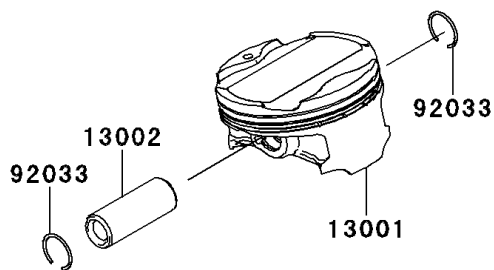

2013 NINJA® 1000 ABS

Kawasaki

Let the Good Times Roll®

PARTS DIAGRAM

Cylinder/Piston(s)

E1120

2013 NINJA® 1000 ABS

PARTS LIST

Cylinder/Piston(s)

ITEM NAME	PART NUMBER	QUANTITY
CYLINDER-ENGINE (Ref # 11005)	11005-0118	1
GASKET,CYLINDER BASE (Ref # 11061)	11061-0402	1
PISTON-ENGINE (Ref # 13001)	13001-0114	4
PIN-PISTON (Ref # 13002)	13002-0004	4
RING-SET-PISTON (Ref # 13008)	13008-0039	4
RING-SNAP (Ref # 92033)	92033-1054	8