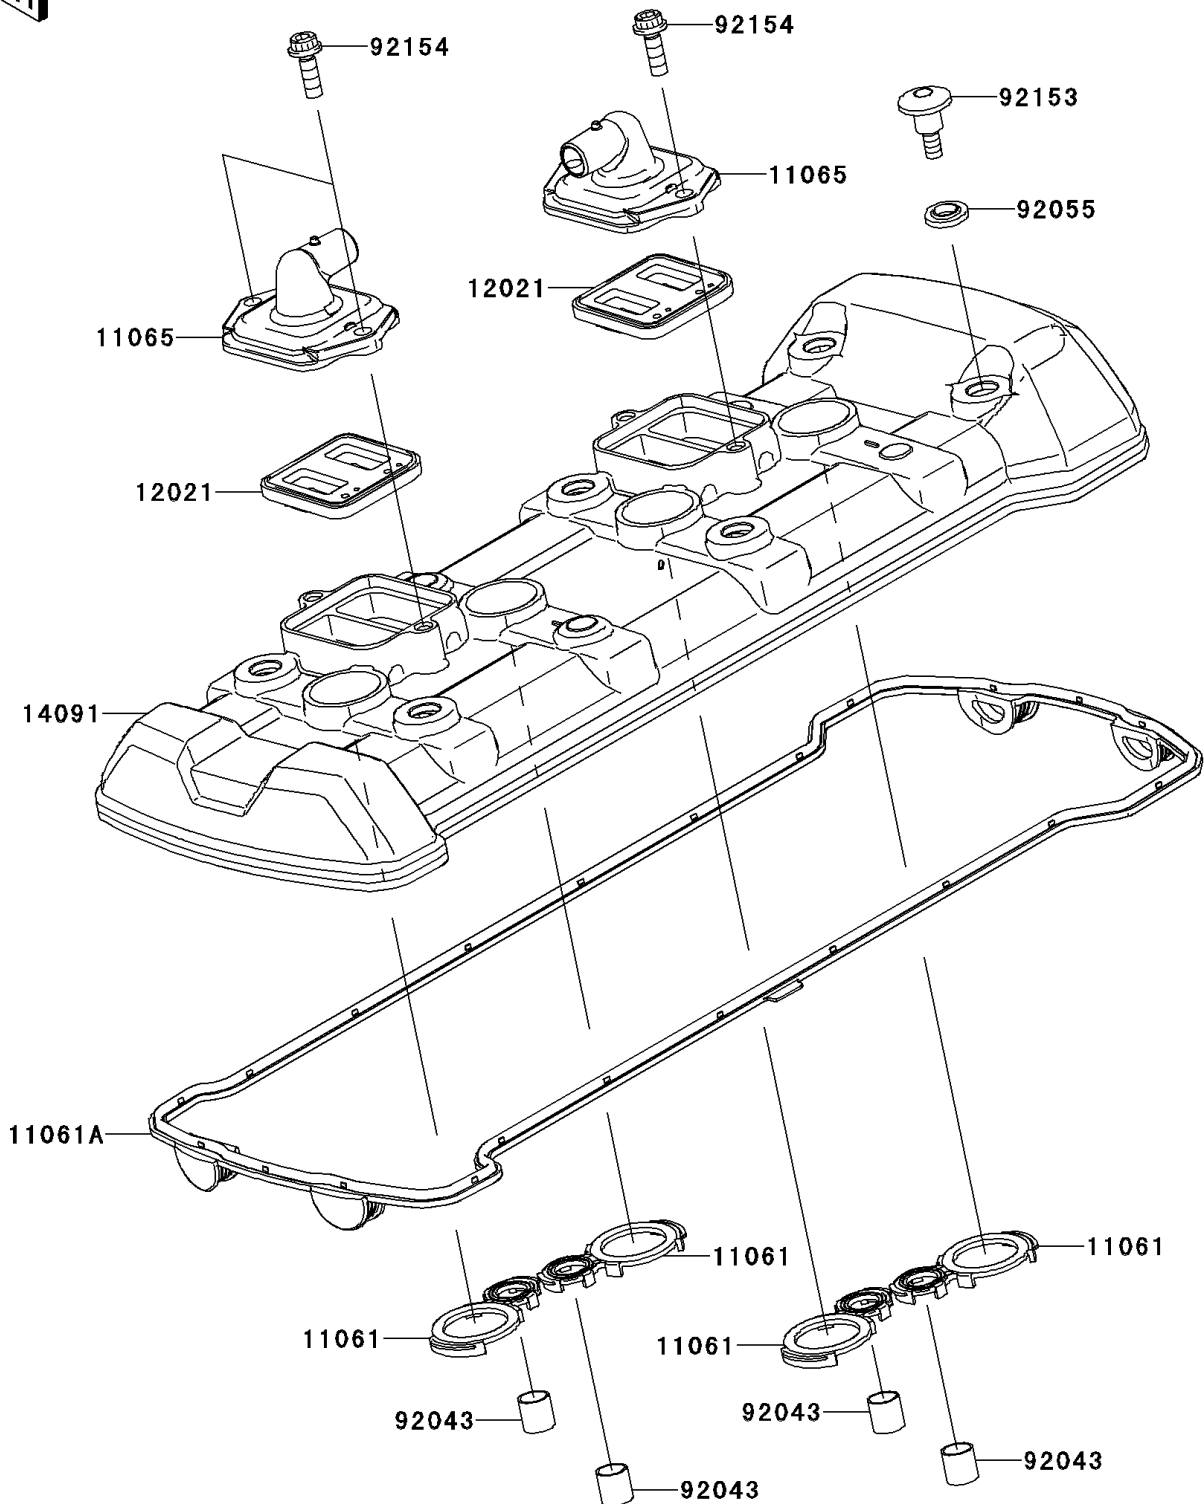

2013 NINJA® 1000 ABS

PARTS DIAGRAM Cylinder Head Cover

E1112

2013 NINJA® 1000 ABS

PARTS LIST

Cylinder Head Cover

ITEM NAME	PART NUMBER	QUANTITY
GASKET,SPARK PLUG (Ref # 11061)	11061-0104	4
GASKET,HEAD (Ref # 11061A)	11061-0438	1
CAP,HEAD COVER (Ref # 11065)	11065-0328	2
VALVE-ASSY-REED (Ref # 12021)	12021-0016	2
COVER,HEAD (Ref # 14091)	14091-1771	1
PIN,10.1X12X14 (Ref # 92043)	92043-4009	4
RING-O (Ref # 92055)	92055-0143	6
BOLT,SOCKET,6X22.5 (Ref # 92153)	92153-1779	6
BOLT,SOCKET,6X18 (Ref # 92154)	92154-0351	4