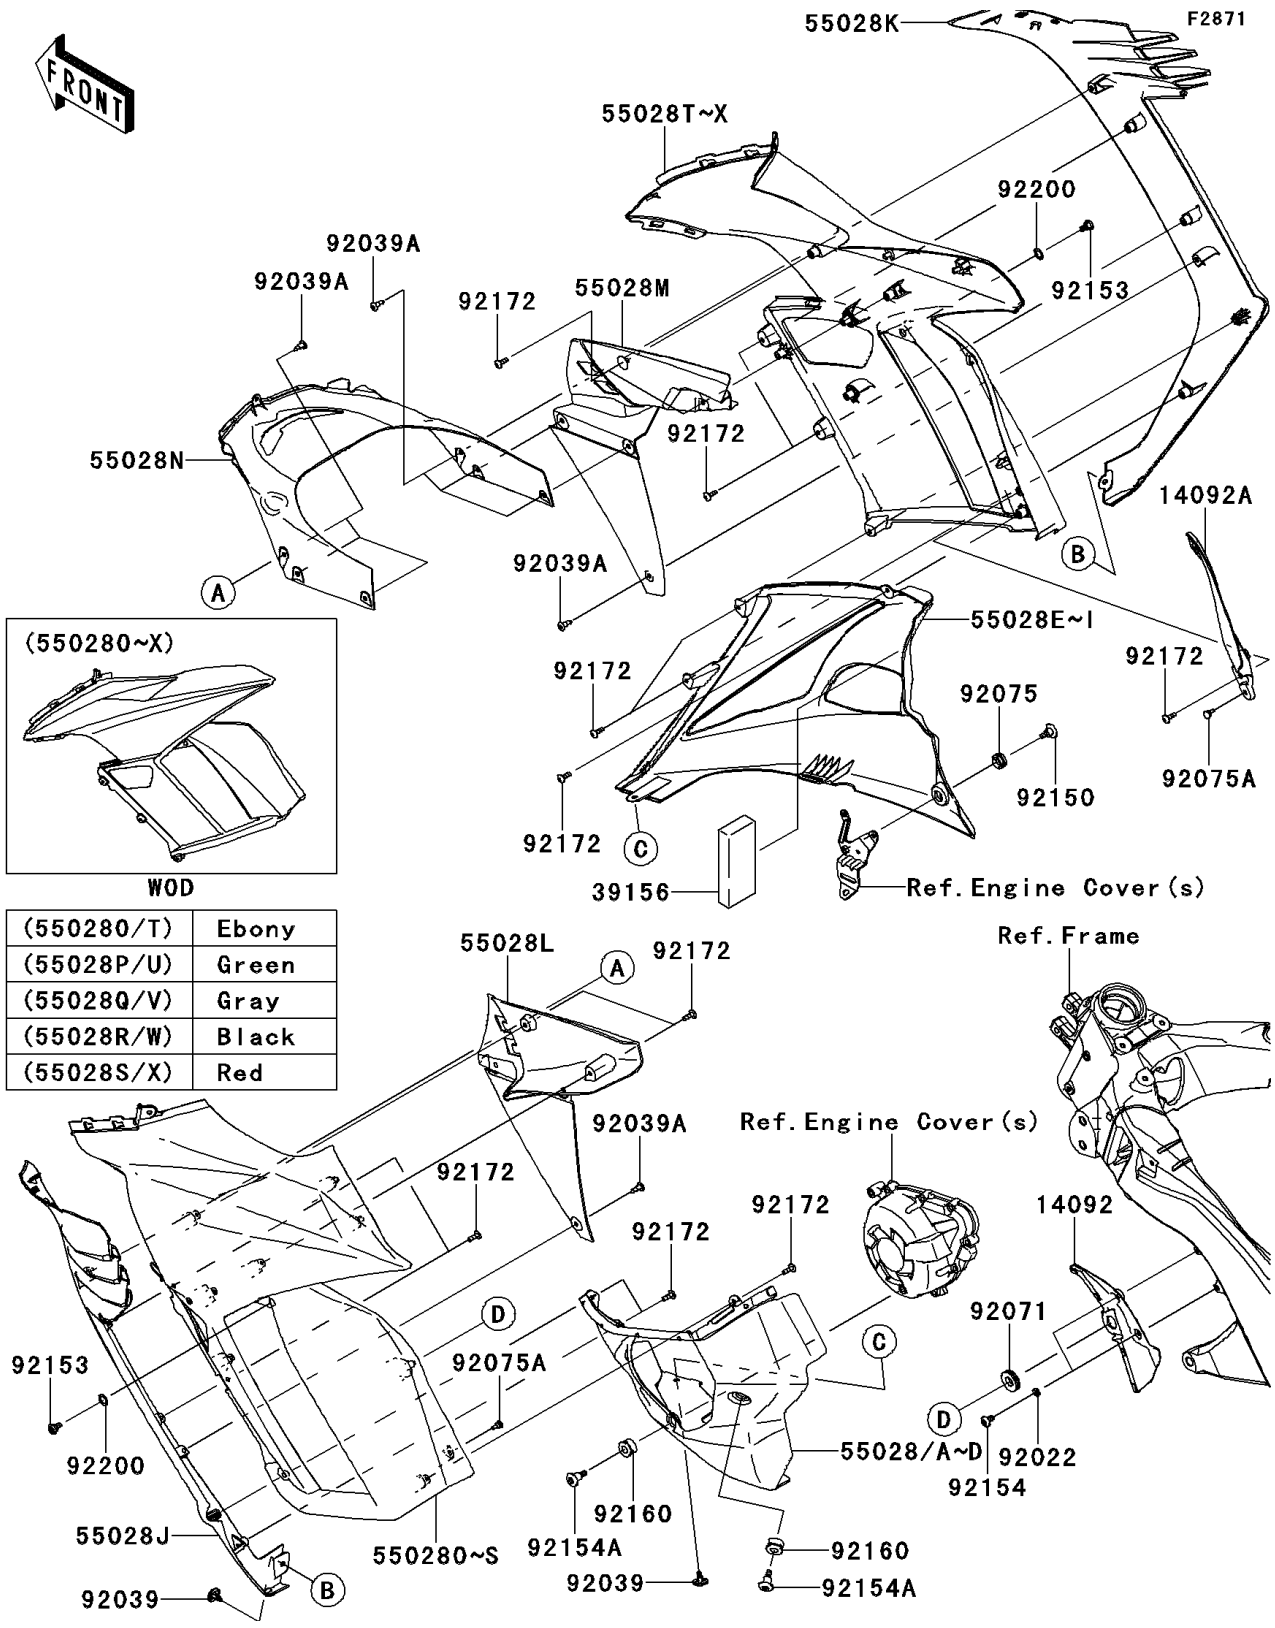

## PARTS DIAGRAM

### Cowling(Center)

WOD

|            |       |
|------------|-------|
| (550280/T) | Ebony |
| (55028P/U) | Green |
| (55028Q/V) | Gray  |
| (55028R/W) | Black |
| (55028S/X) | Red   |

## PARTS LIST

### Cowling(Center)

**ITEM NAME**

**PART NUMBER**

**QUANTITY**

---