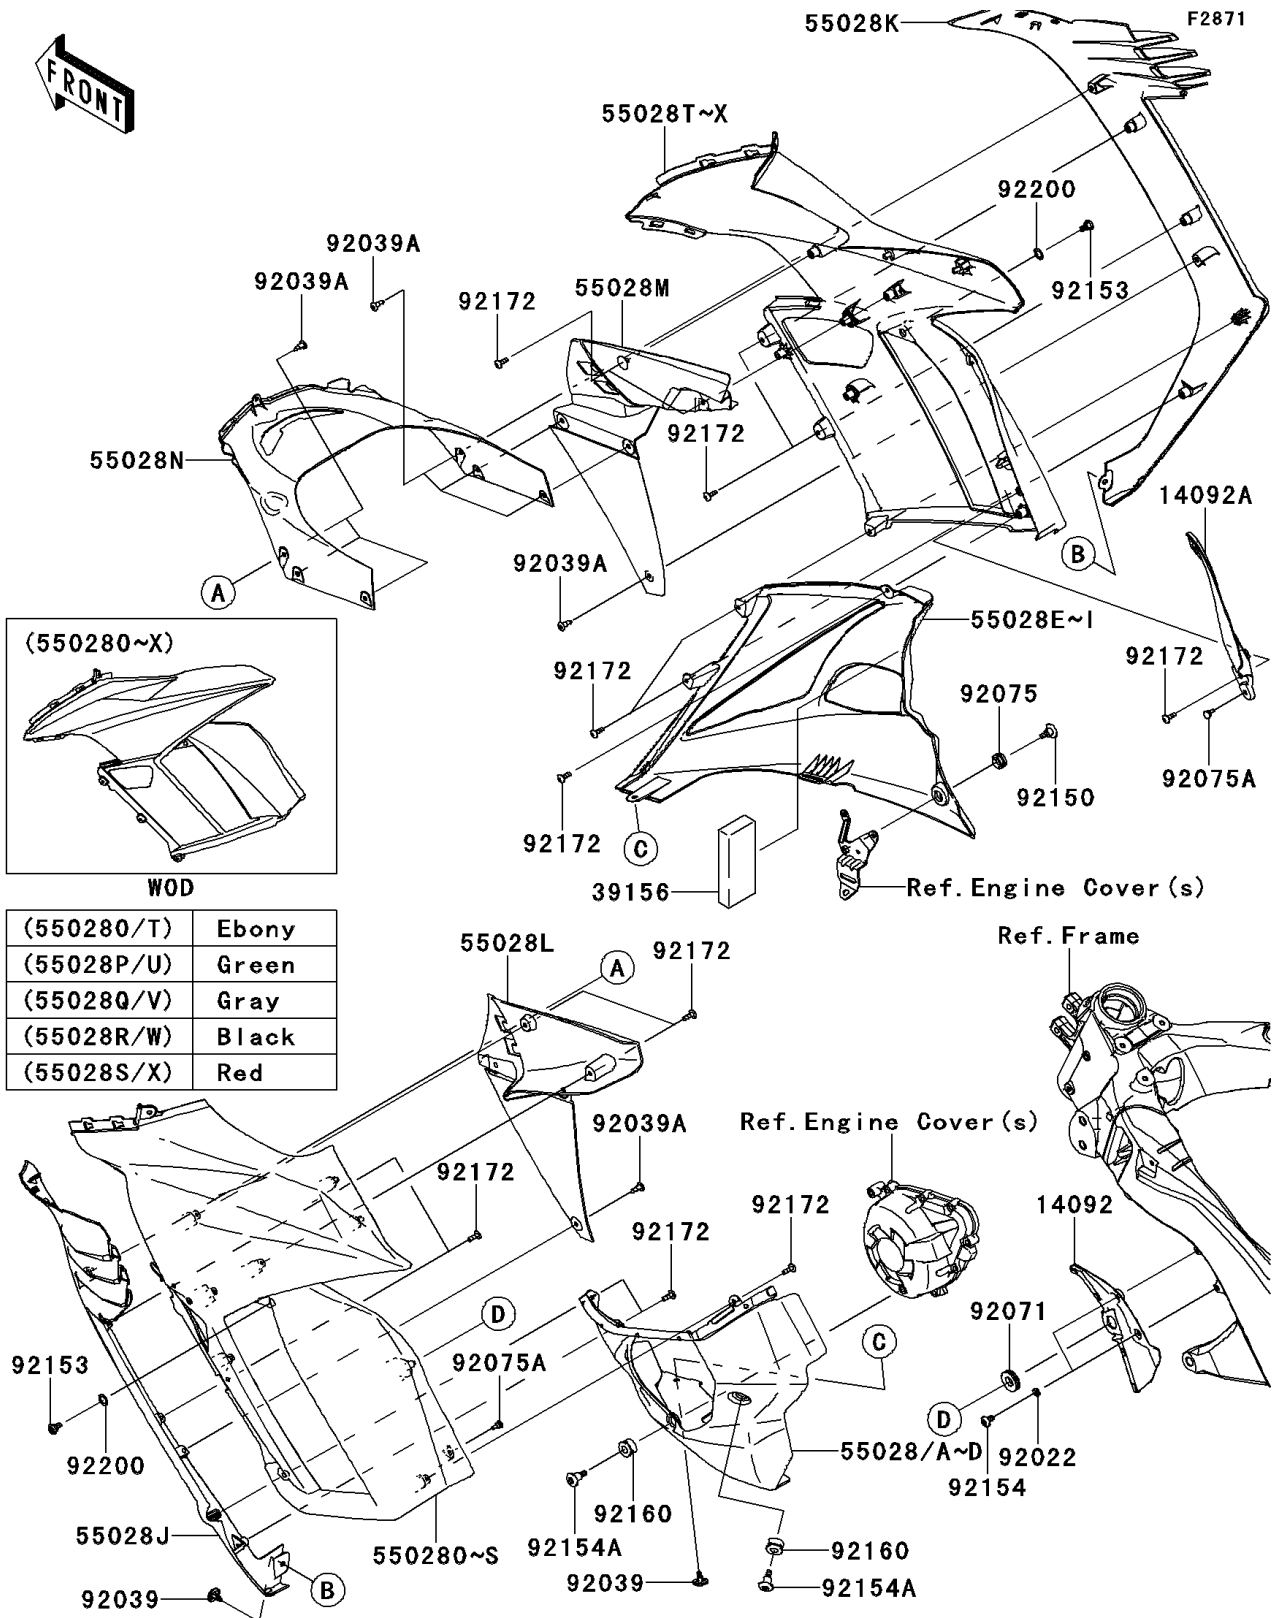

## PARTS DIAGRAM

### Cowling(Center)

(550280/T)	Ebony
(55028P/U)	Green
(55028Q/V)	Gray
(55028R/W)	Black
(55028S/X)	Red

## PARTS LIST