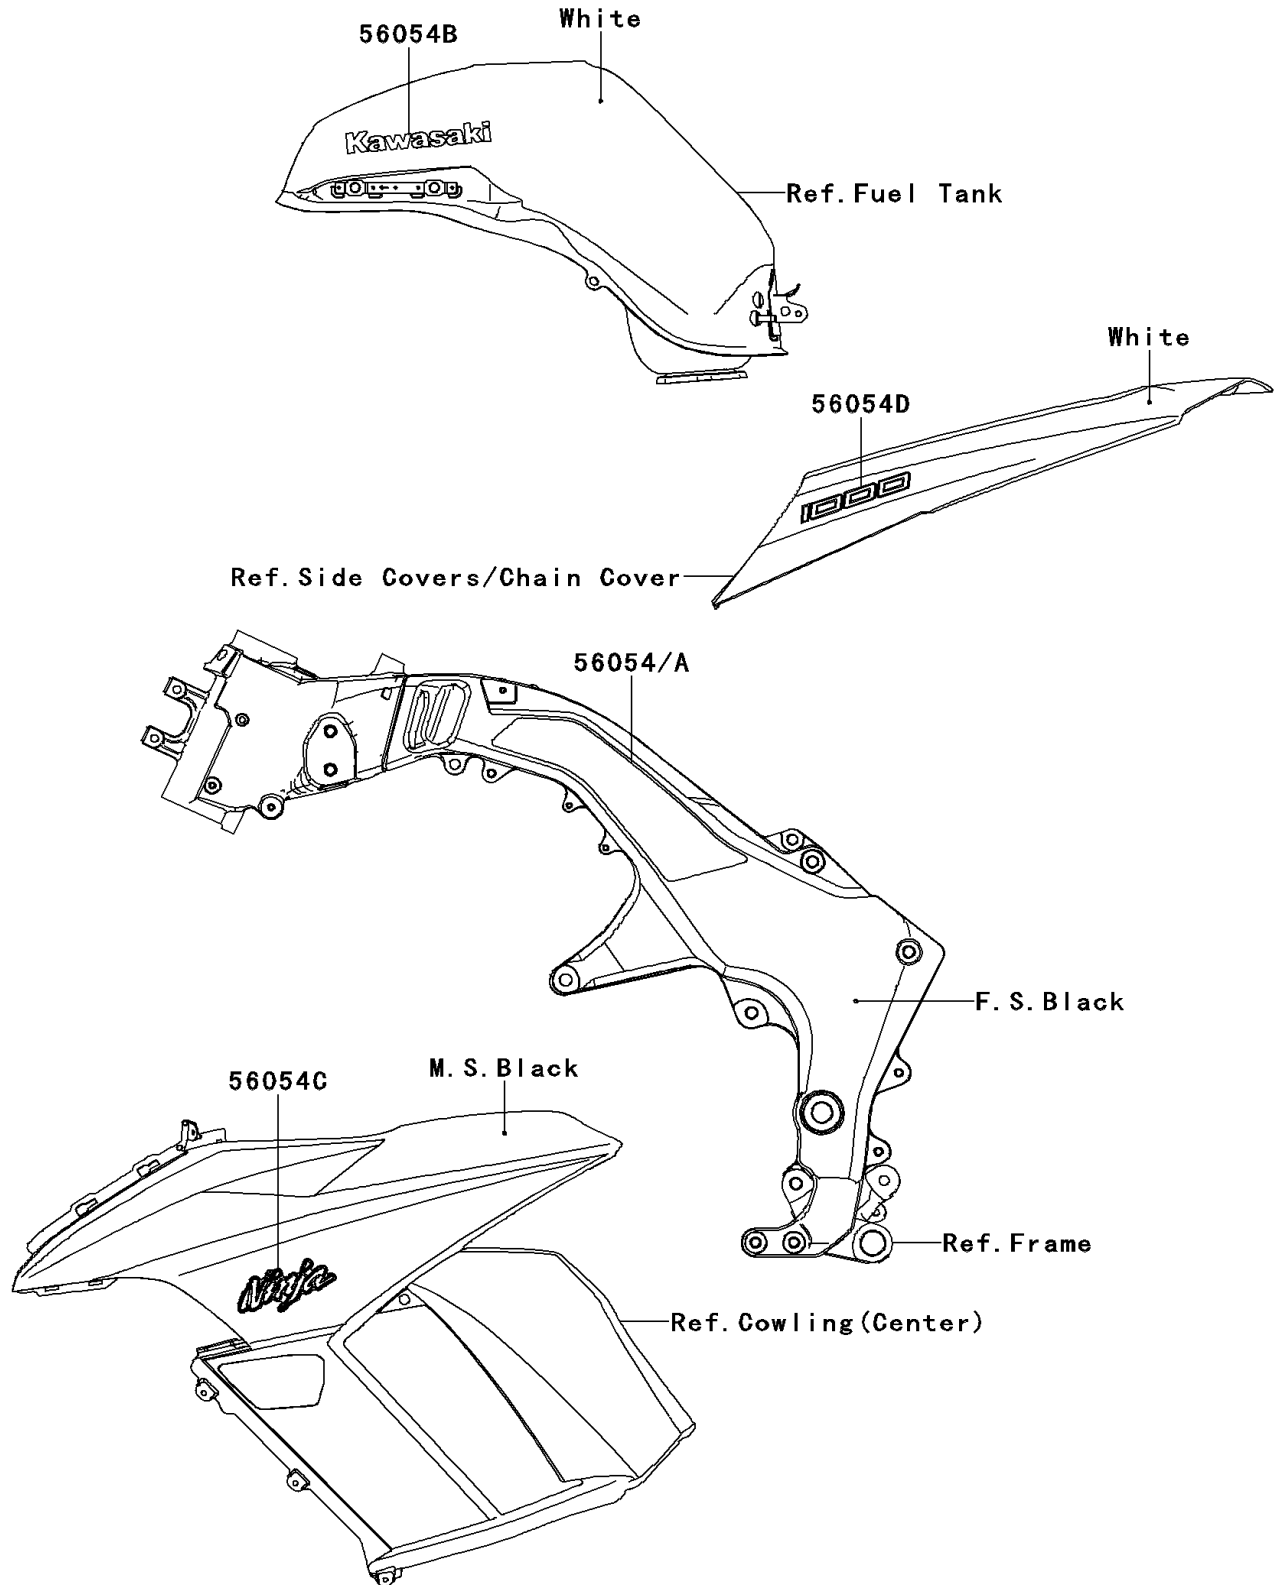

2013 NINJA® 1000

PARTS DIAGRAM

Decals(White)(GDF)

F2861E

2013 NINJA® 1000

PARTS LIST

Decals(White)(GDF)

ITEM NAME

PART NUMBER

QUANTITY
