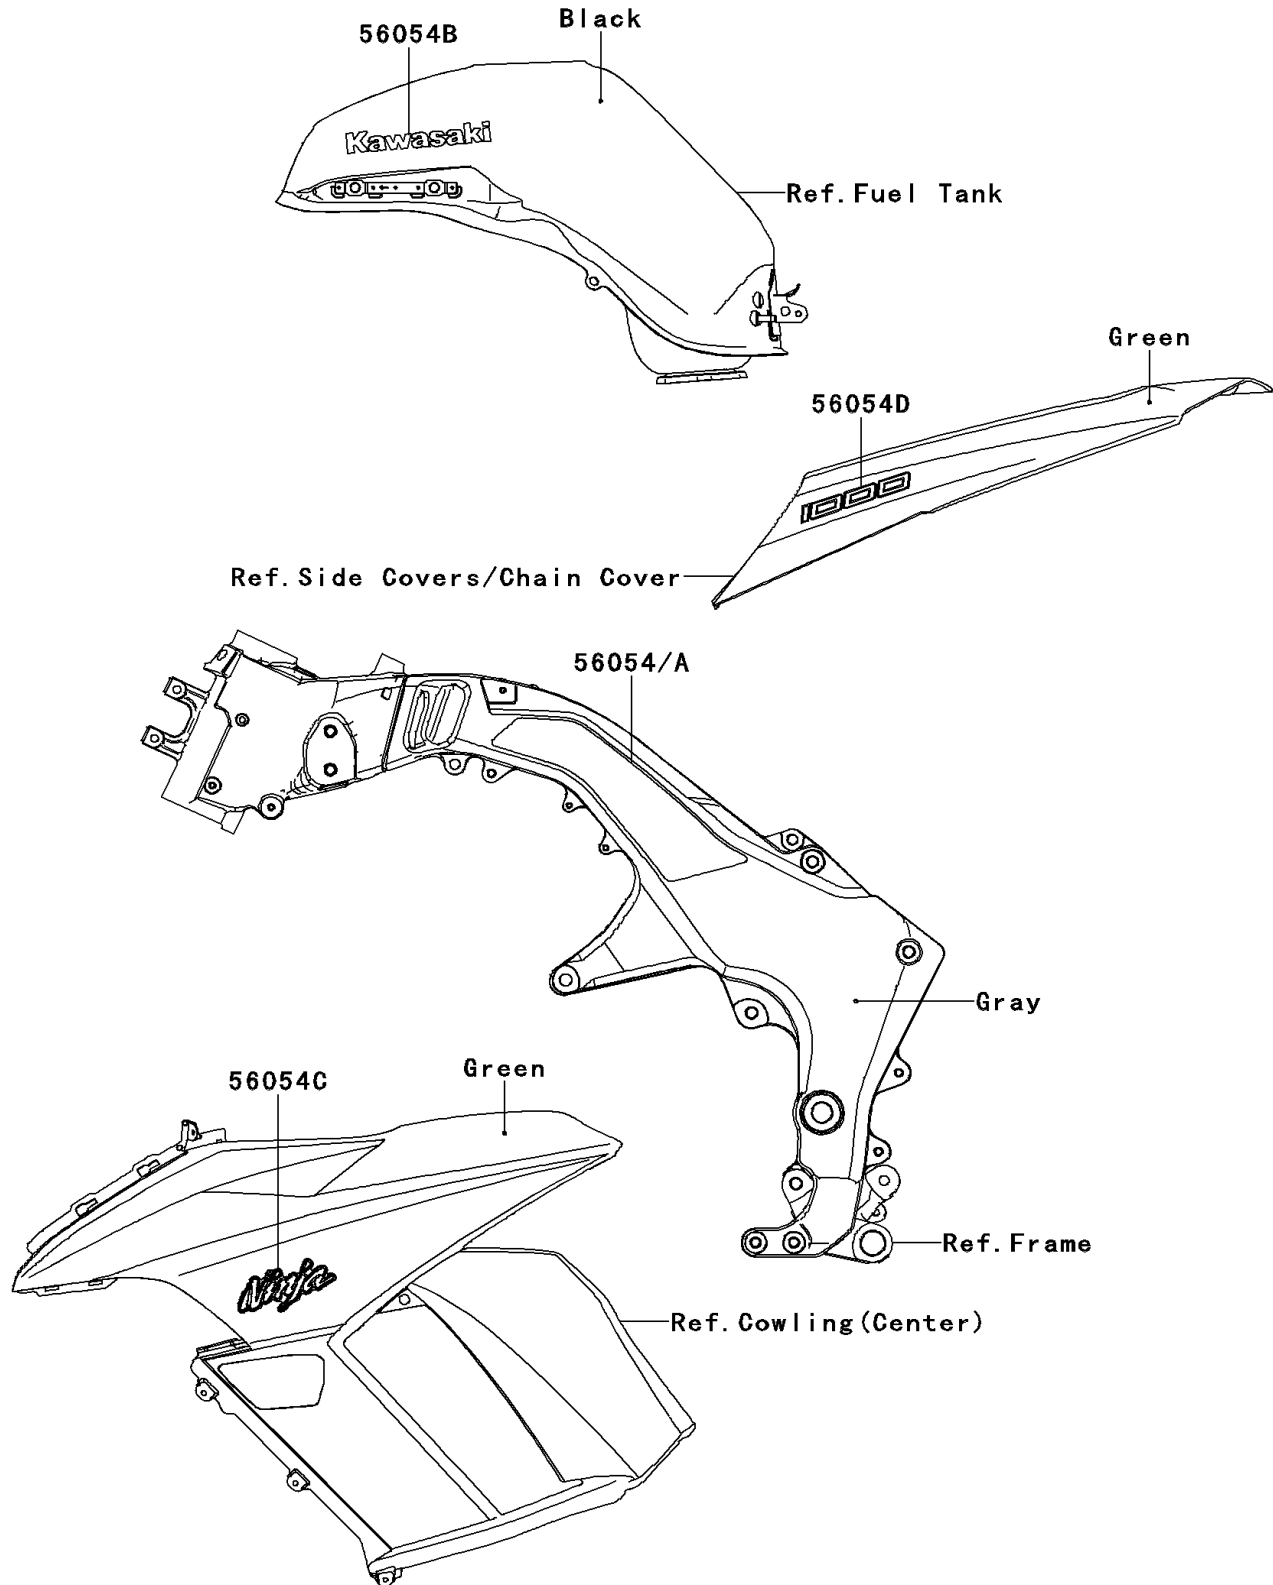

2013 NINJA® 1000

PARTS DIAGRAM

Decals(Green)(GDF)

F2861D

2013 NINJA® 1000

PARTS LIST

Decals(Green)(GDF)

ITEM NAME

PART NUMBER

QUANTITY
