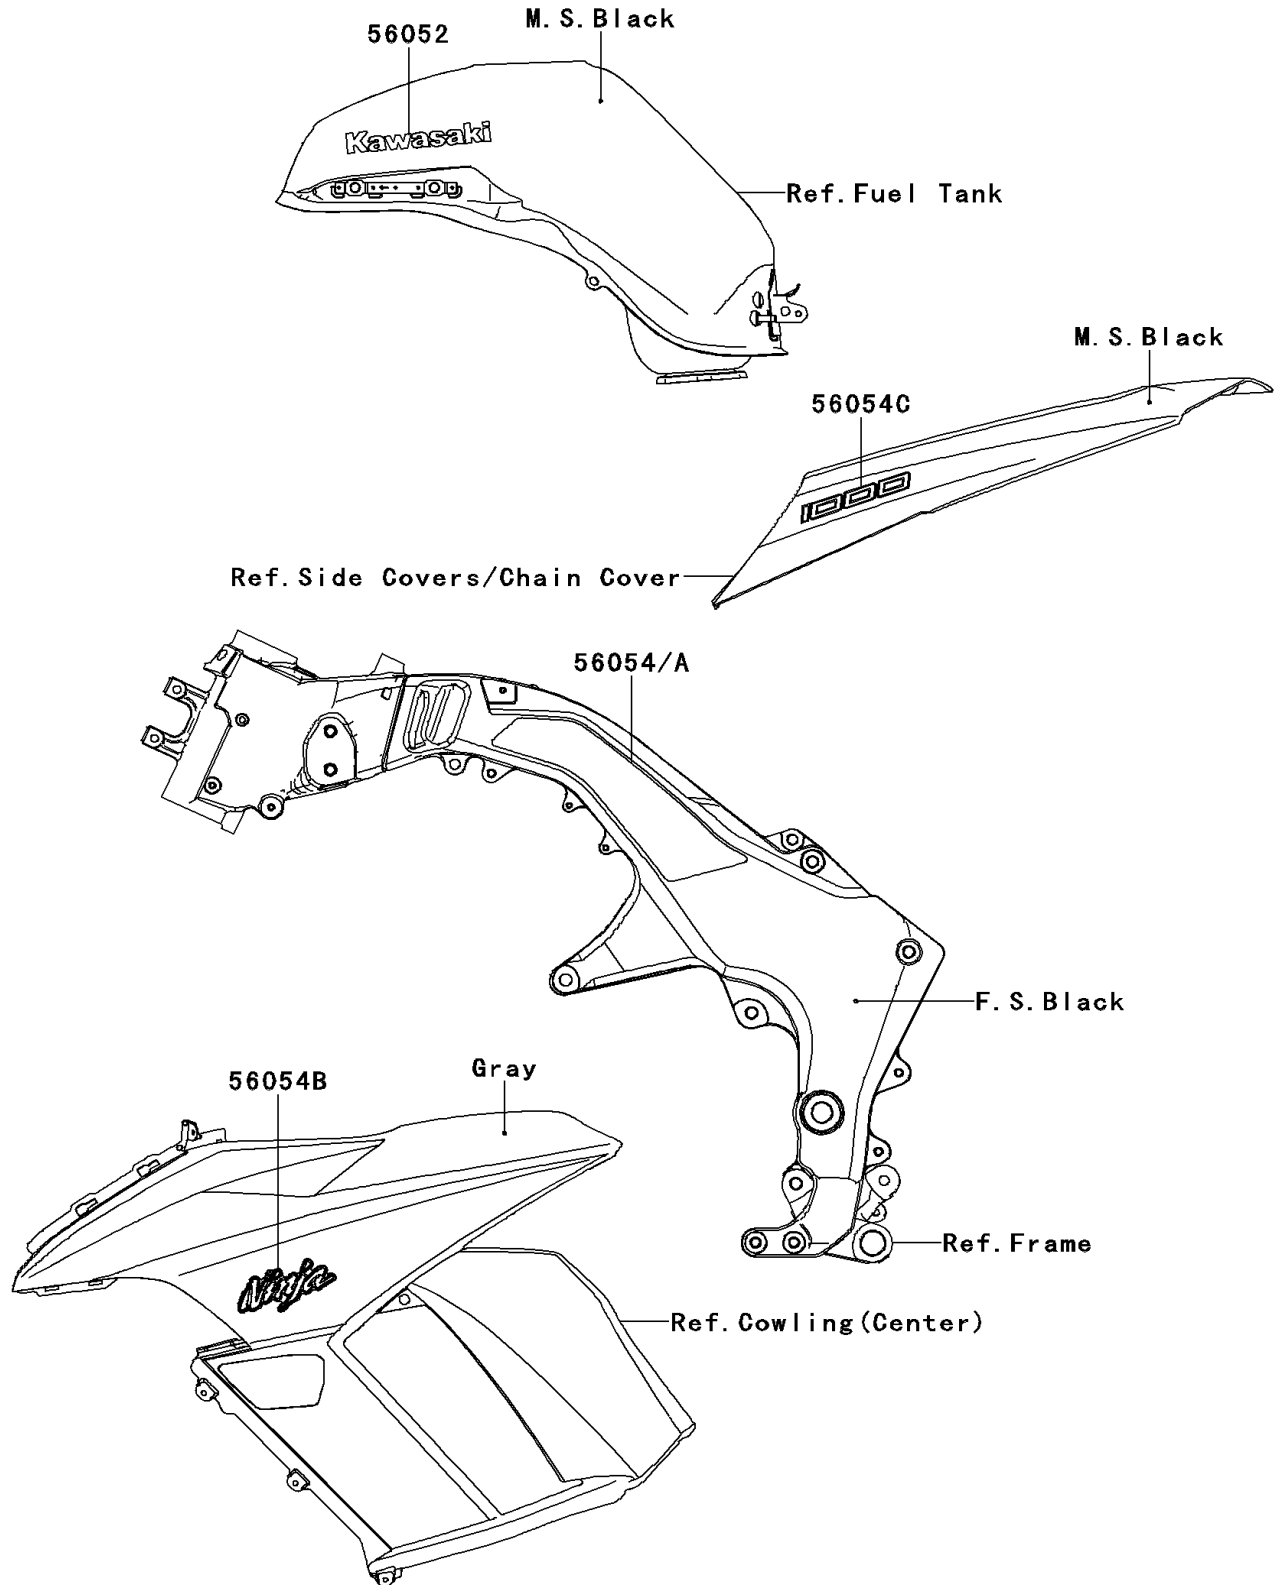

# 2012 NINJA® 1000

## PARTS DIAGRAM

Decals(Black)(GCF)

F2861C

## PARTS LIST

Decals(Black)(GCF)

**ITEM NAME**

**PART NUMBER**

**QUANTITY**

---