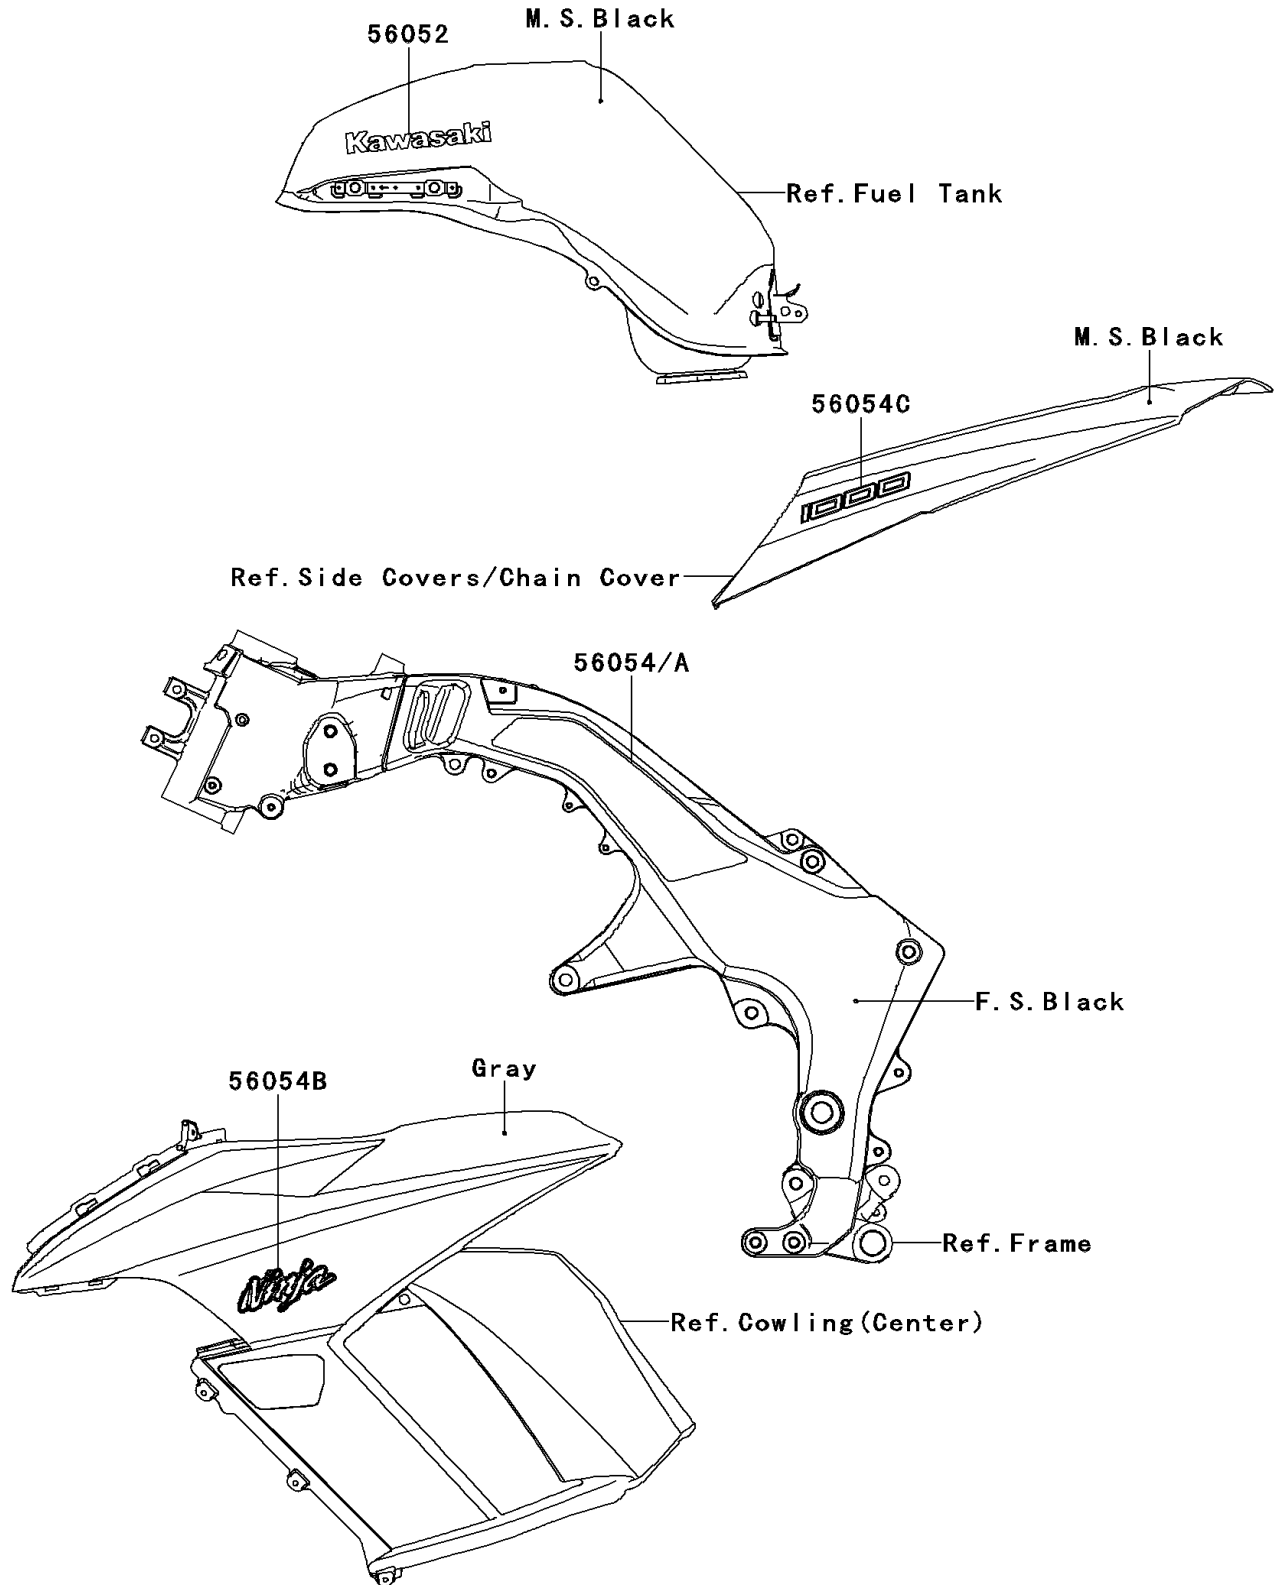

# 2012 NINJA® 1000

## PARTS DIAGRAM

Decals(Black)(GCF)

F2861C

## PARTS LIST

Decals(Black)(GCF)

**ITEM NAME**

**PART NUMBER**

**QUANTITY**

---