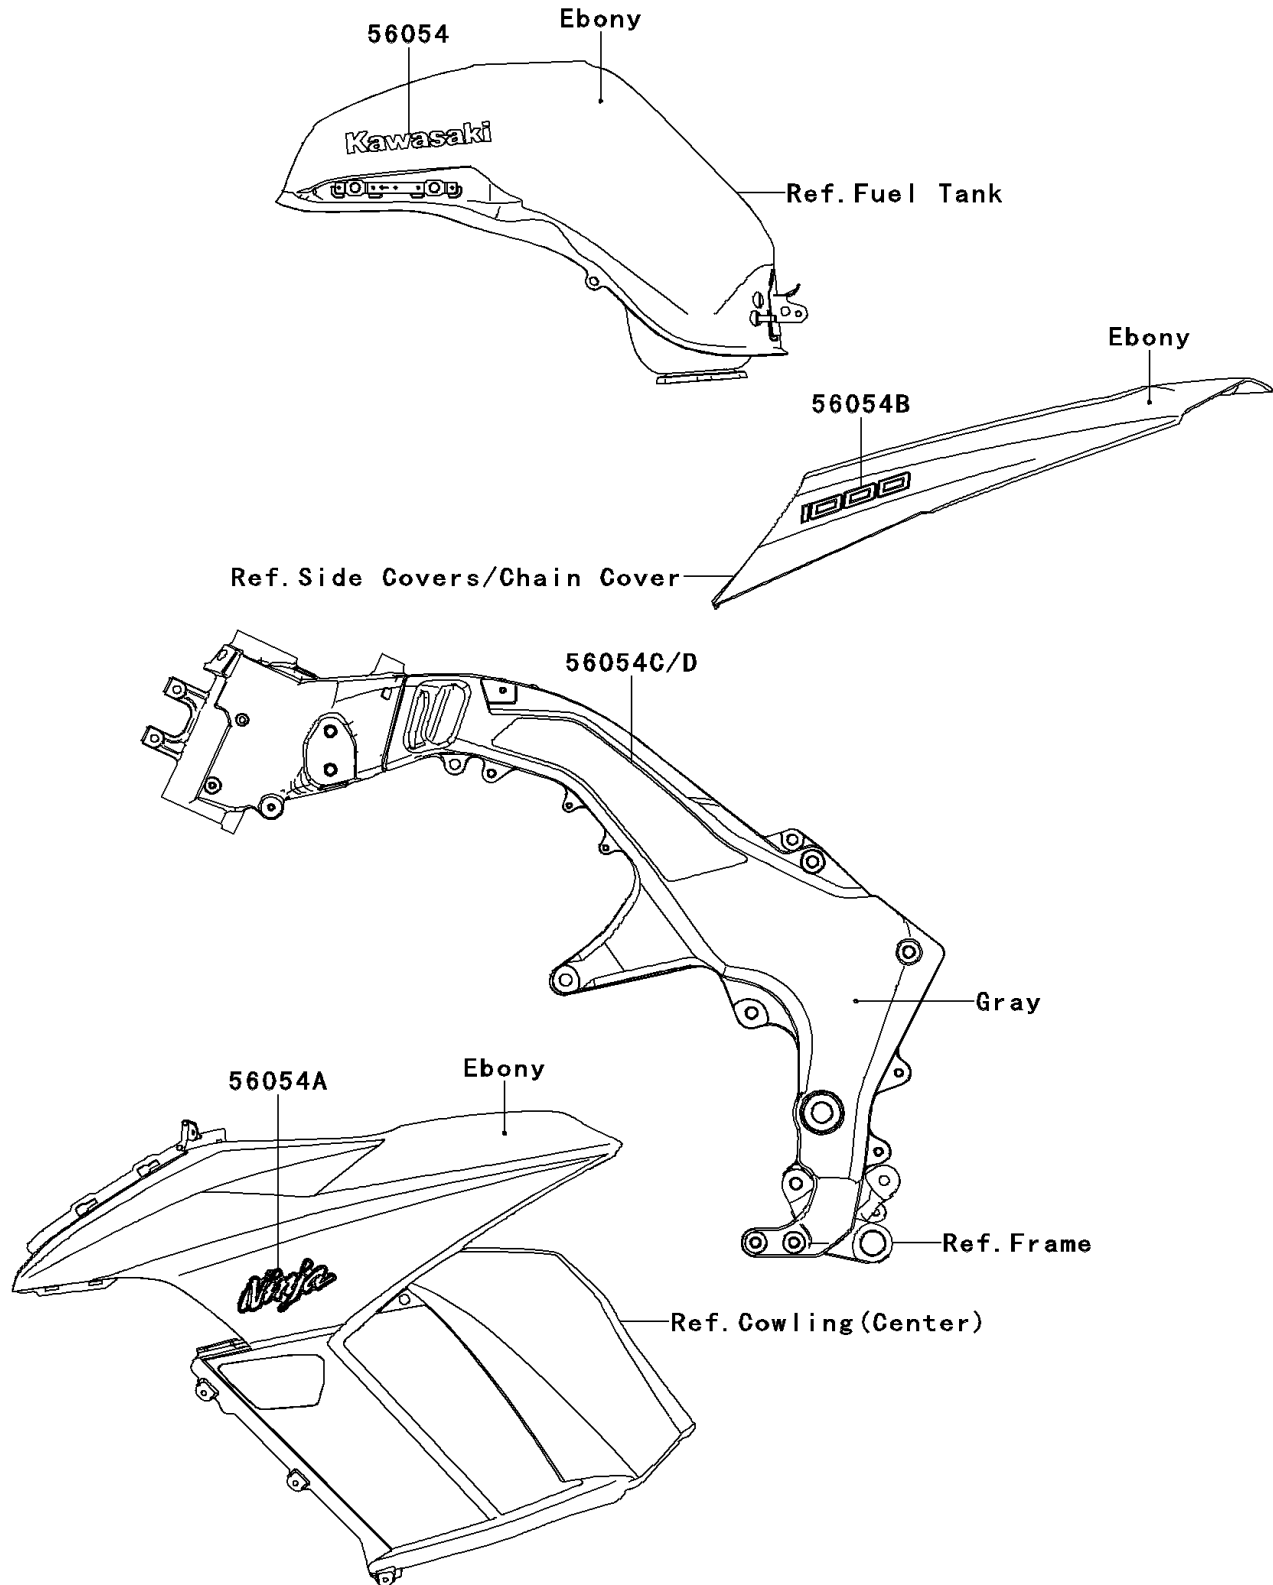

# 2011 NINJA® 1000

## PARTS DIAGRAM

Decals(Ebony)(GBF)(CA,US)

F2861A

## PARTS LIST

Decals(Ebony)(GBF)(CA,US)

**ITEM NAME**

**PART NUMBER**

**QUANTITY**

---