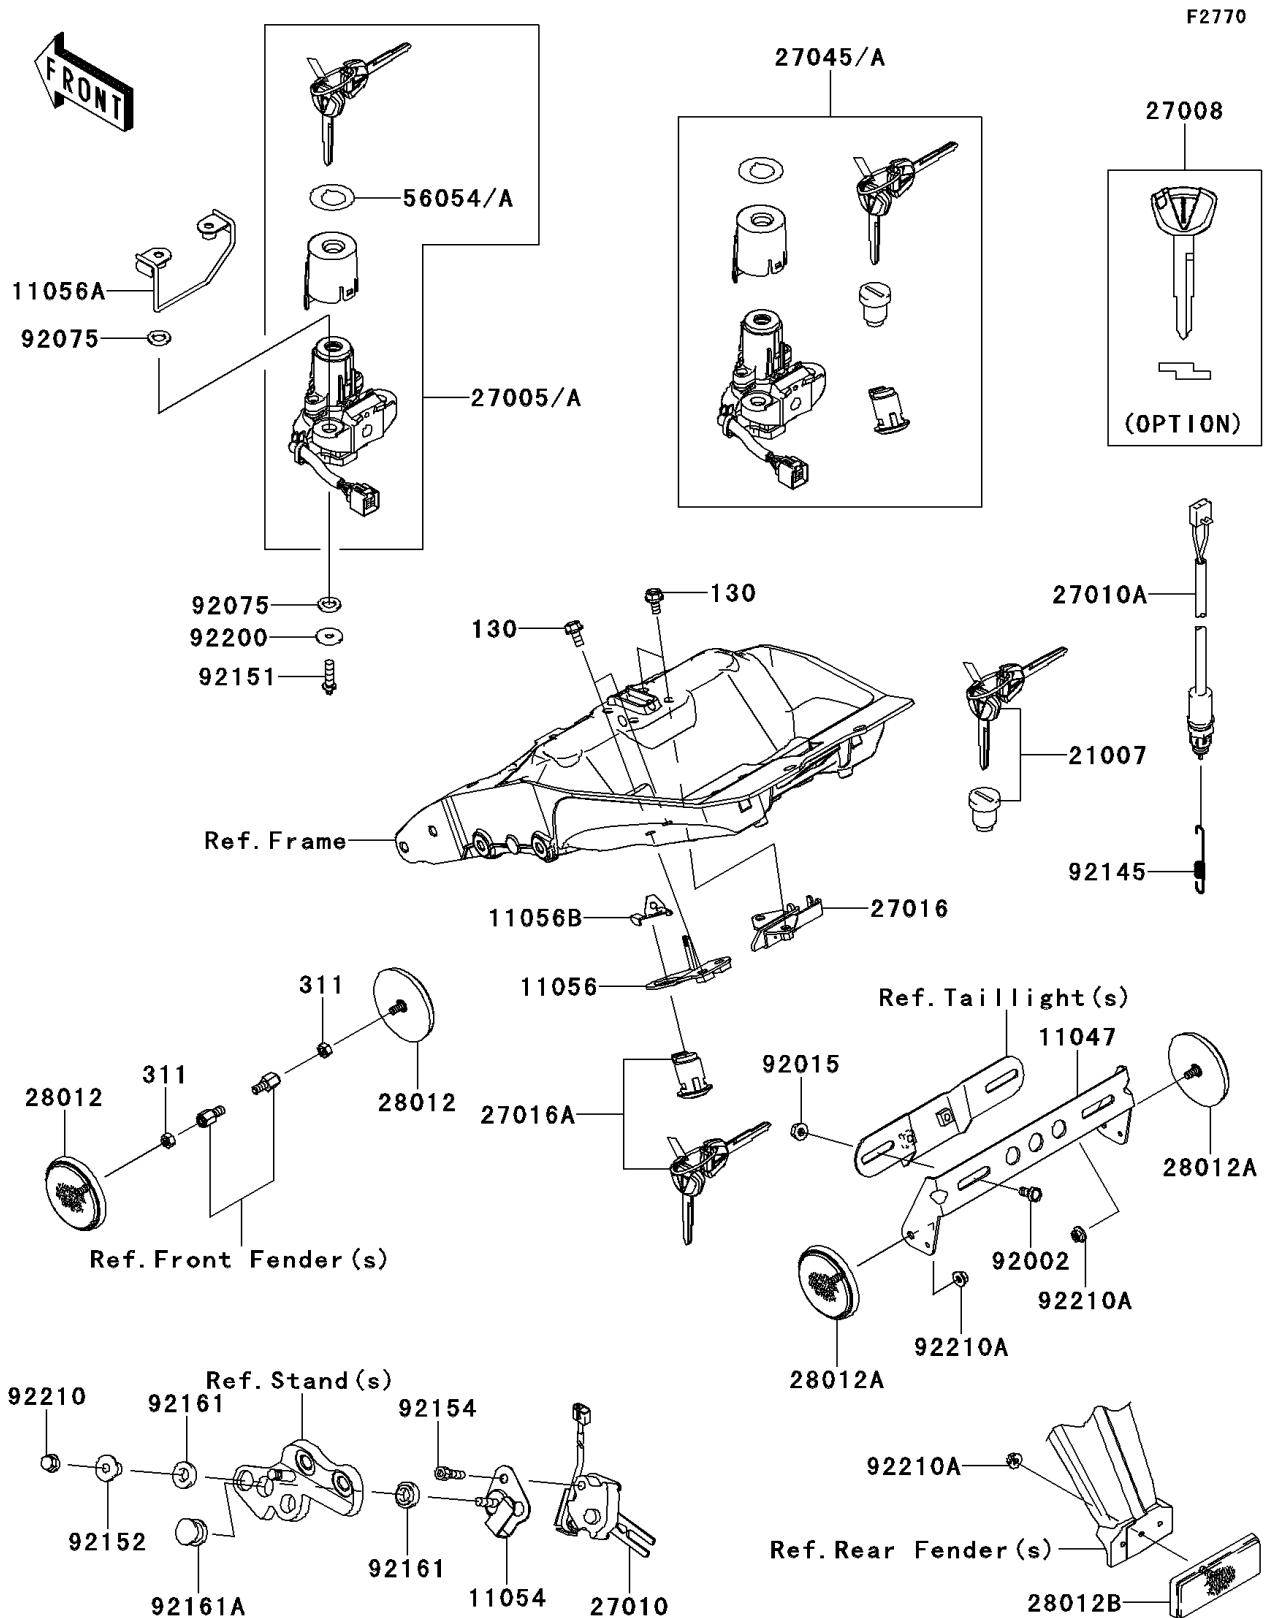

2013 NINJA® 1000

PARTS DIAGRAM

Ignition Switch/Locks/Reflectors

2013 NINJA® 1000

PARTS LIST

Ignition Switch/Locks/Reflectors

ITEM NAME

PART NUMBER

QUANTITY
