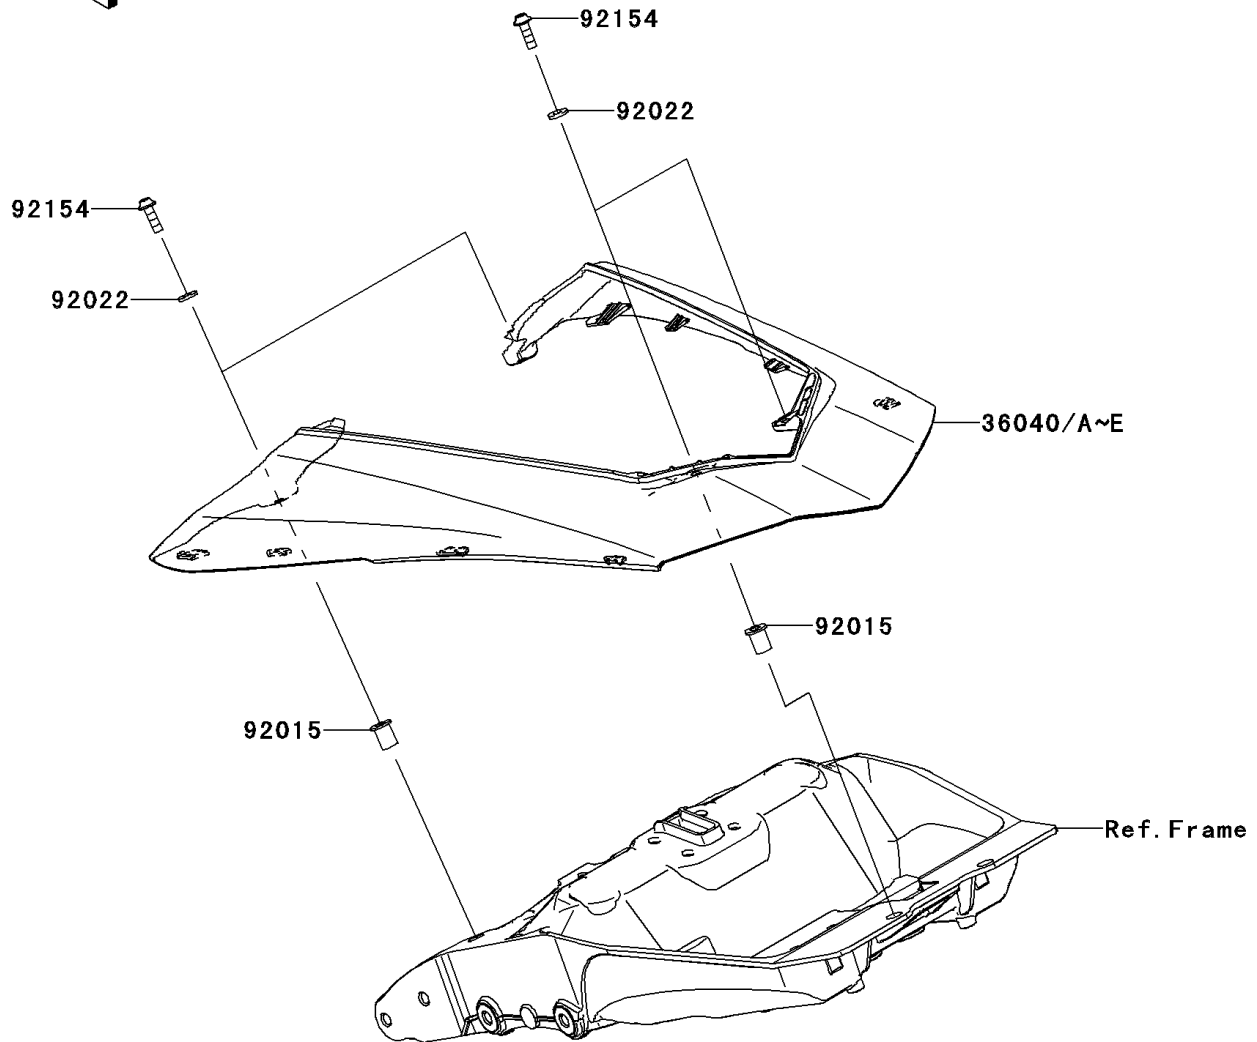

2013 NINJA® 1000

PARTS DIAGRAM

Side Covers

F2611

(36040C)	Ebony
(36040D)	Green
(36040E)	Red

(36040)	Green
(36040A)	White
(36040B)	Black

WD

WOD

2013 NINJA® 1000

PARTS LIST

Side Covers

ITEM NAME

PART NUMBER

QUANTITY
