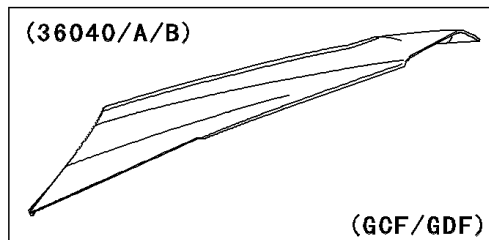

2013 NINJA® 1000

PARTS DIAGRAM

Side Covers

F2611

(36040C)	Ebony
(36040D)	Green
(36040E)	Red

(36040)	Green
(36040A)	White
(36040B)	Black

WD

WOD