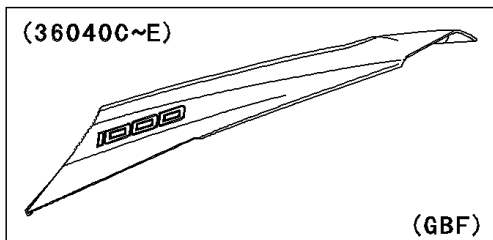

2013 NINJA® 1000

PARTS DIAGRAM

Side Covers

F2611

(36040C)	Ebony
(36040D)	Green
(36040E)	Red

(36040)	Green
(36040A)	White
(36040B)	Black

WD

WOD