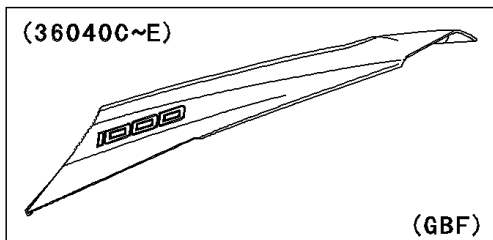

2012 NINJA® 1000

PARTS DIAGRAM

Side Covers

F2611

(36040C)	Ebony
(36040D)	Green
(36040E)	Red

(36040)	Green
(36040A)	White
(36040B)	Black

(36040C~E)

(GBF)