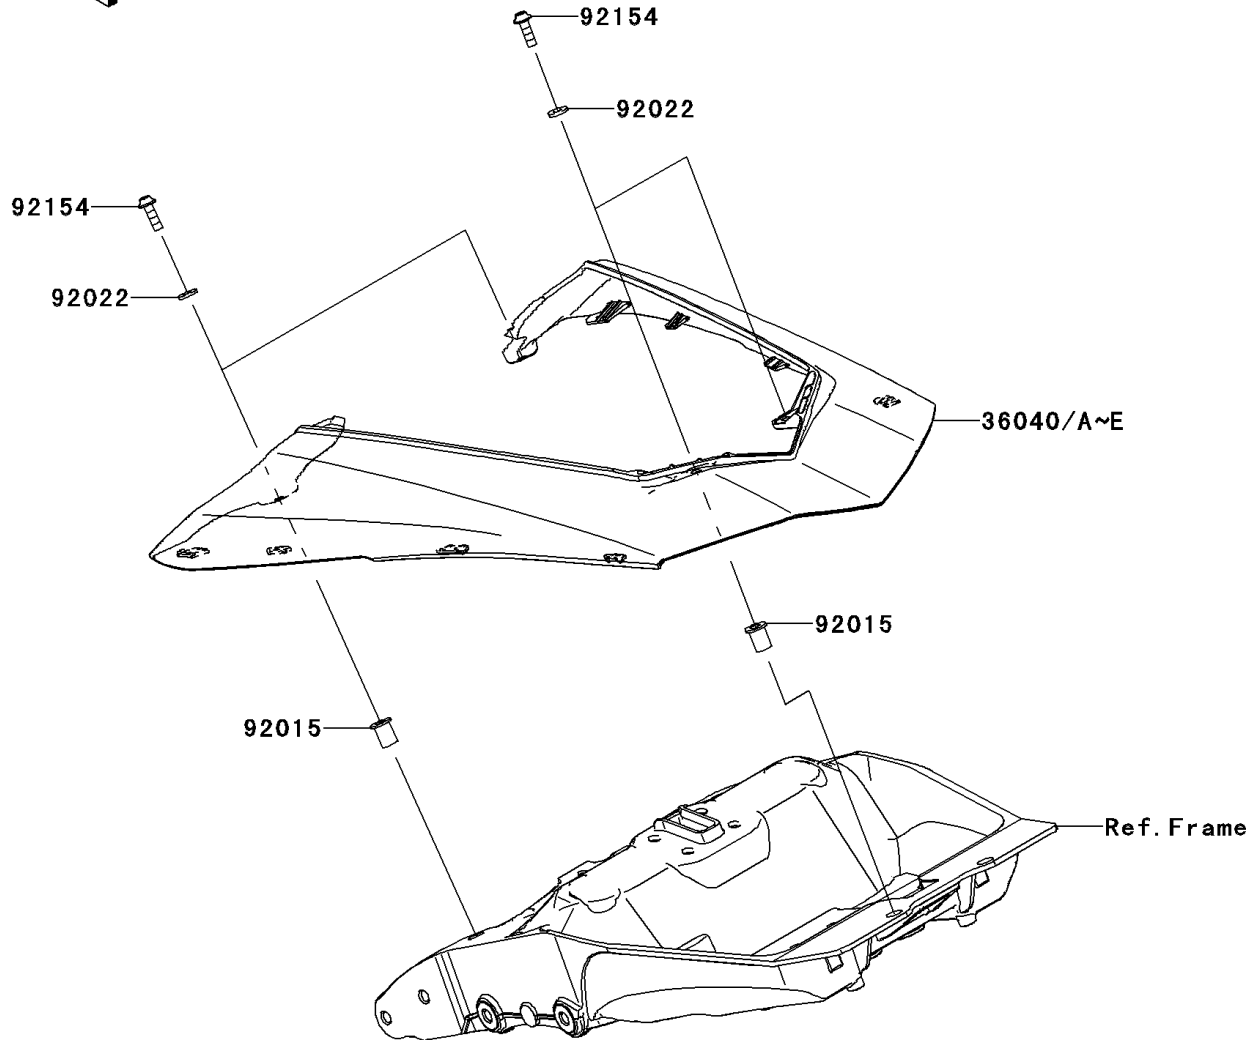

2012 NINJA® 1000

PARTS DIAGRAM

Side Covers

F2611

(36040C)	Ebony
(36040D)	Green
(36040E)	Red

(36040)	Green
(36040A)	White
(36040B)	Black

(36040C~E)

(GBF)

WD

(36040/A/B)

(GCF/GDF)

WOD

2012 NINJA® 1000

PARTS LIST

Side Covers

Kawasaki

Let the Good Times Roll®

ITEM NAME

PART NUMBER

QUANTITY
