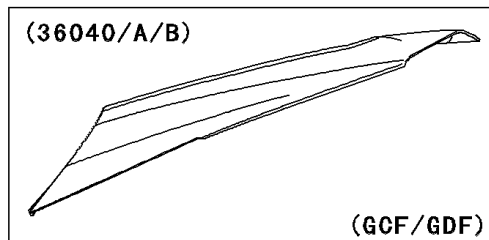

(36040/A/B)

(GCF/GDF)

WOD