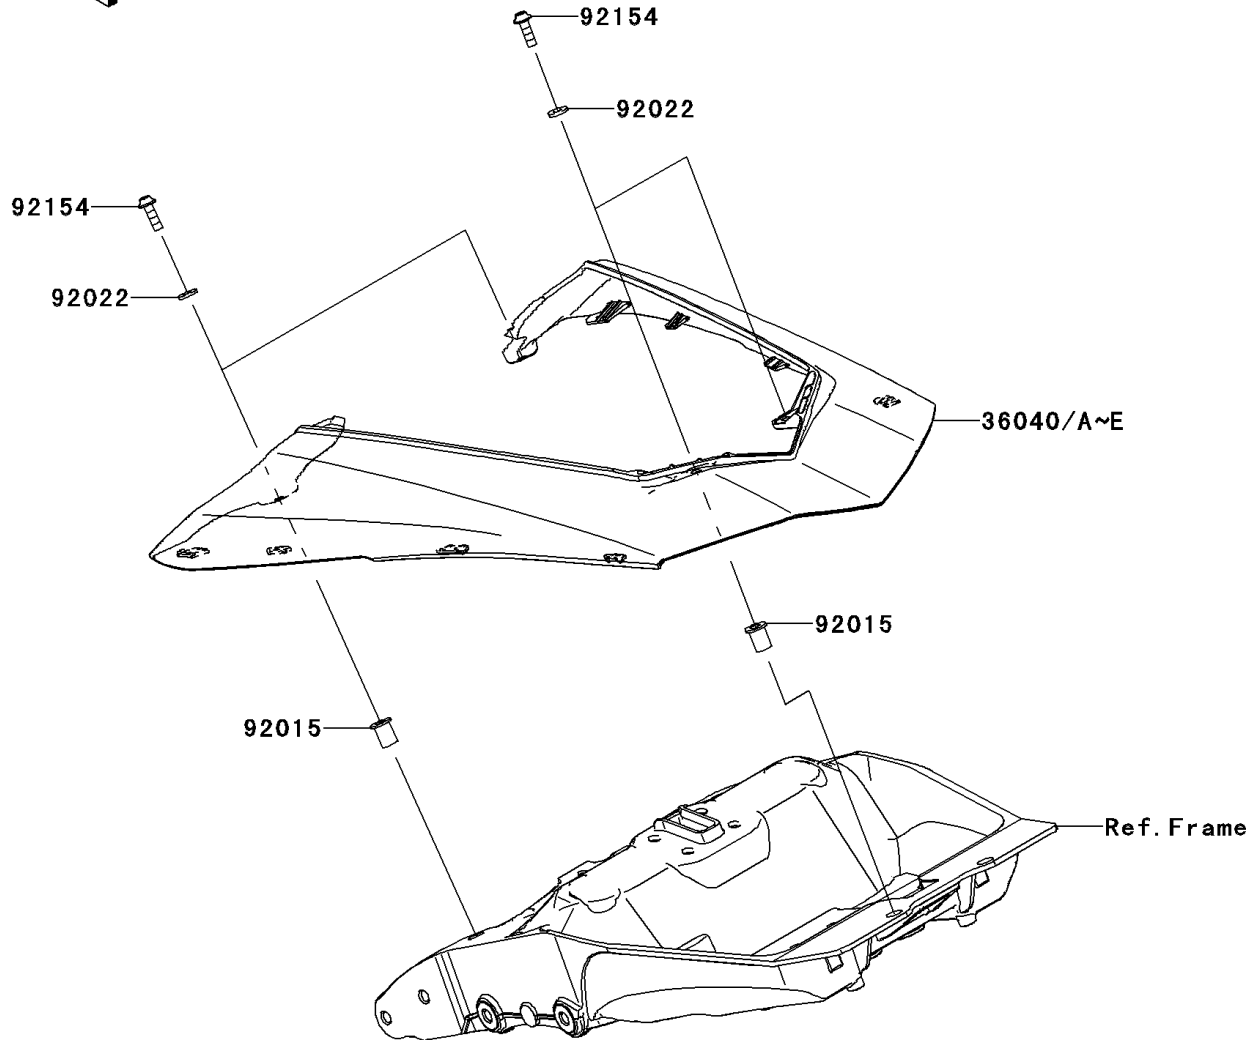

## PARTS DIAGRAM

### Side Covers

F2611

(36040C)	Ebony
(36040D)	Green
(36040E)	Red

(36040)	Green
(36040A)	White
(36040B)	Black

(36040C~E)

(GBF)

WD

(36040/A/B)

## PARTS LIST

### Side Covers

**ITEM NAME**

**PART NUMBER**

**QUANTITY**

---