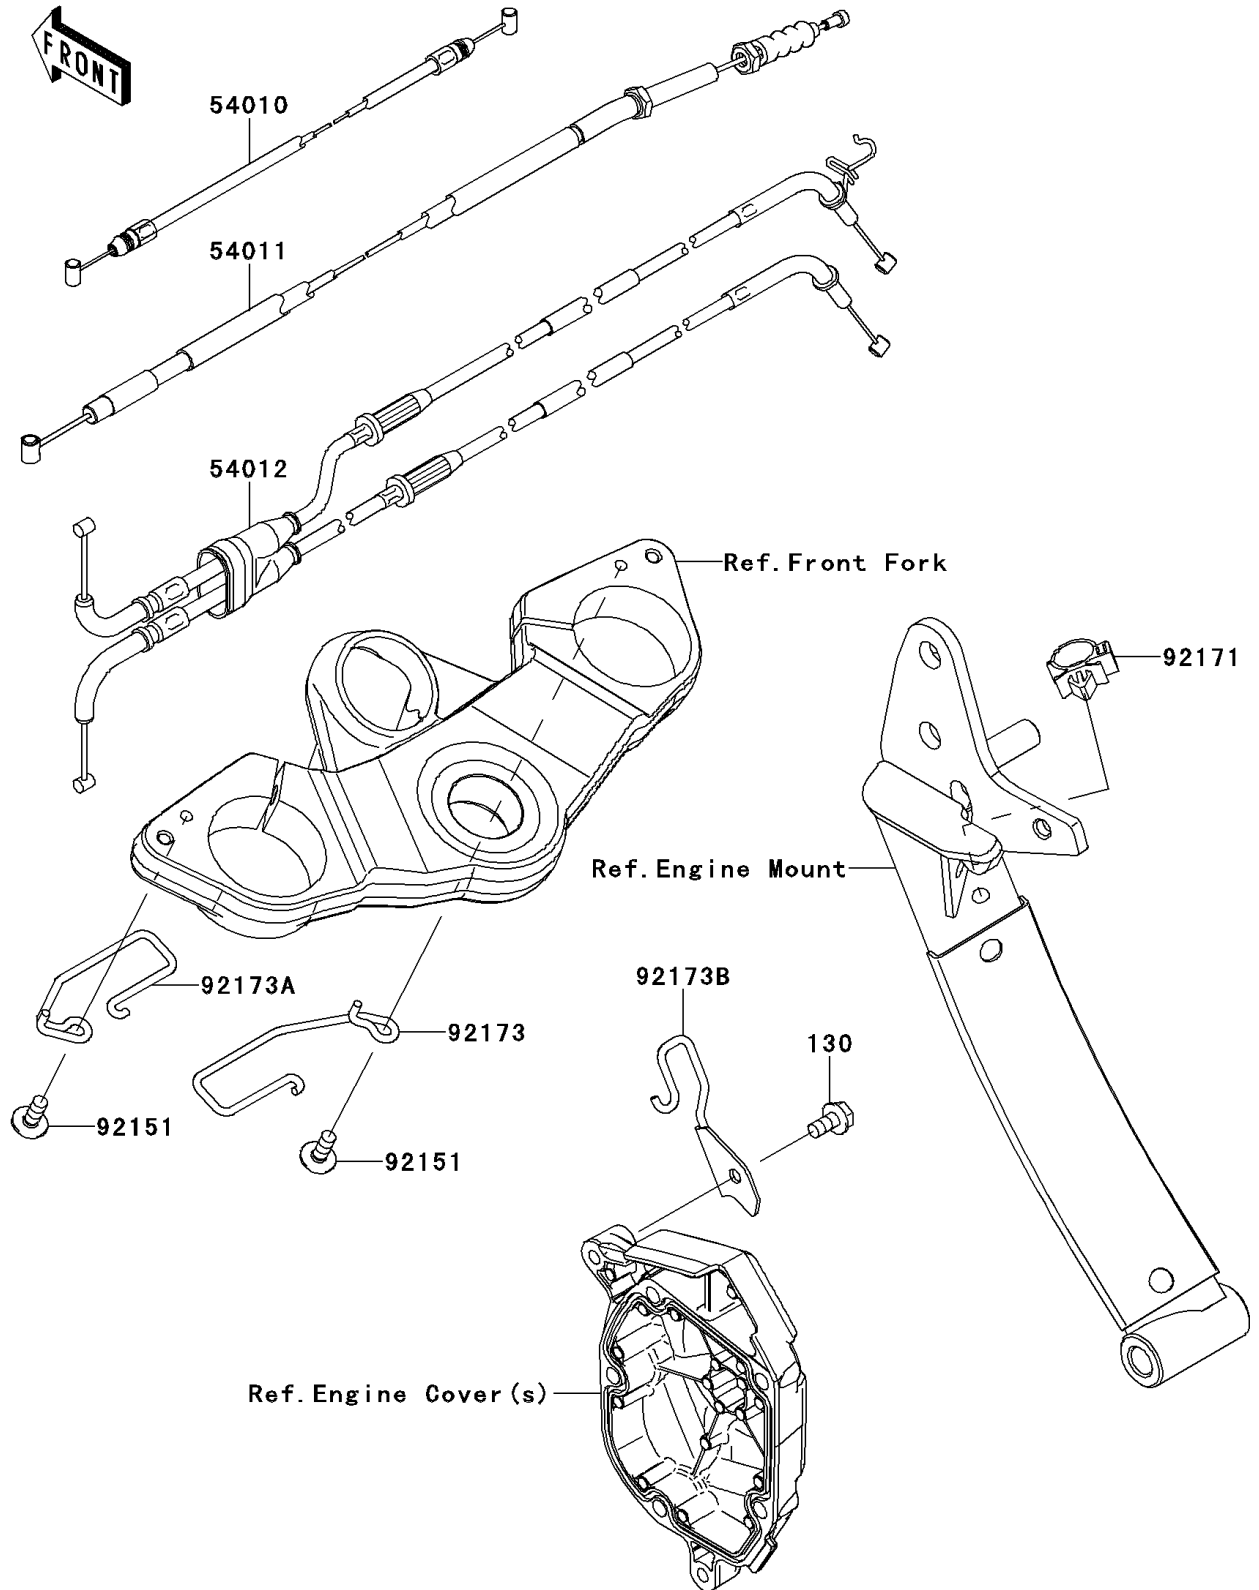

2012 NINJA® 1000

PARTS DIAGRAM

Cables

F2540

2012 NINJA® 1000

PARTS LIST

Cables

ITEM NAME	PART NUMBER	QUANTITY
CABLE,SEAT LOCK (Ref # 54010)	54010-0135	1
CABLE-CLUTCH (Ref # 54011)	54011-0109	1
CABLE-THROTTLE (Ref # 54012)	54012-0566	1
BOLT,SOCKET,6X14 (Ref # 92151)	92151-1654	2
CLAMP (Ref # 92171)	92171-0782	1
CLAMP,THROTTLE CABLE (Ref # 92173)	92173-0245	1
CLAMP,CLUTCH CABLE (Ref # 92173A)	92173-0246	1
CLAMP,CLUTCH COVER (Ref # 92173B)	92173-0737	1
BOLT-FLANGED,6X12 (Ref # 130)	130BB0612	1