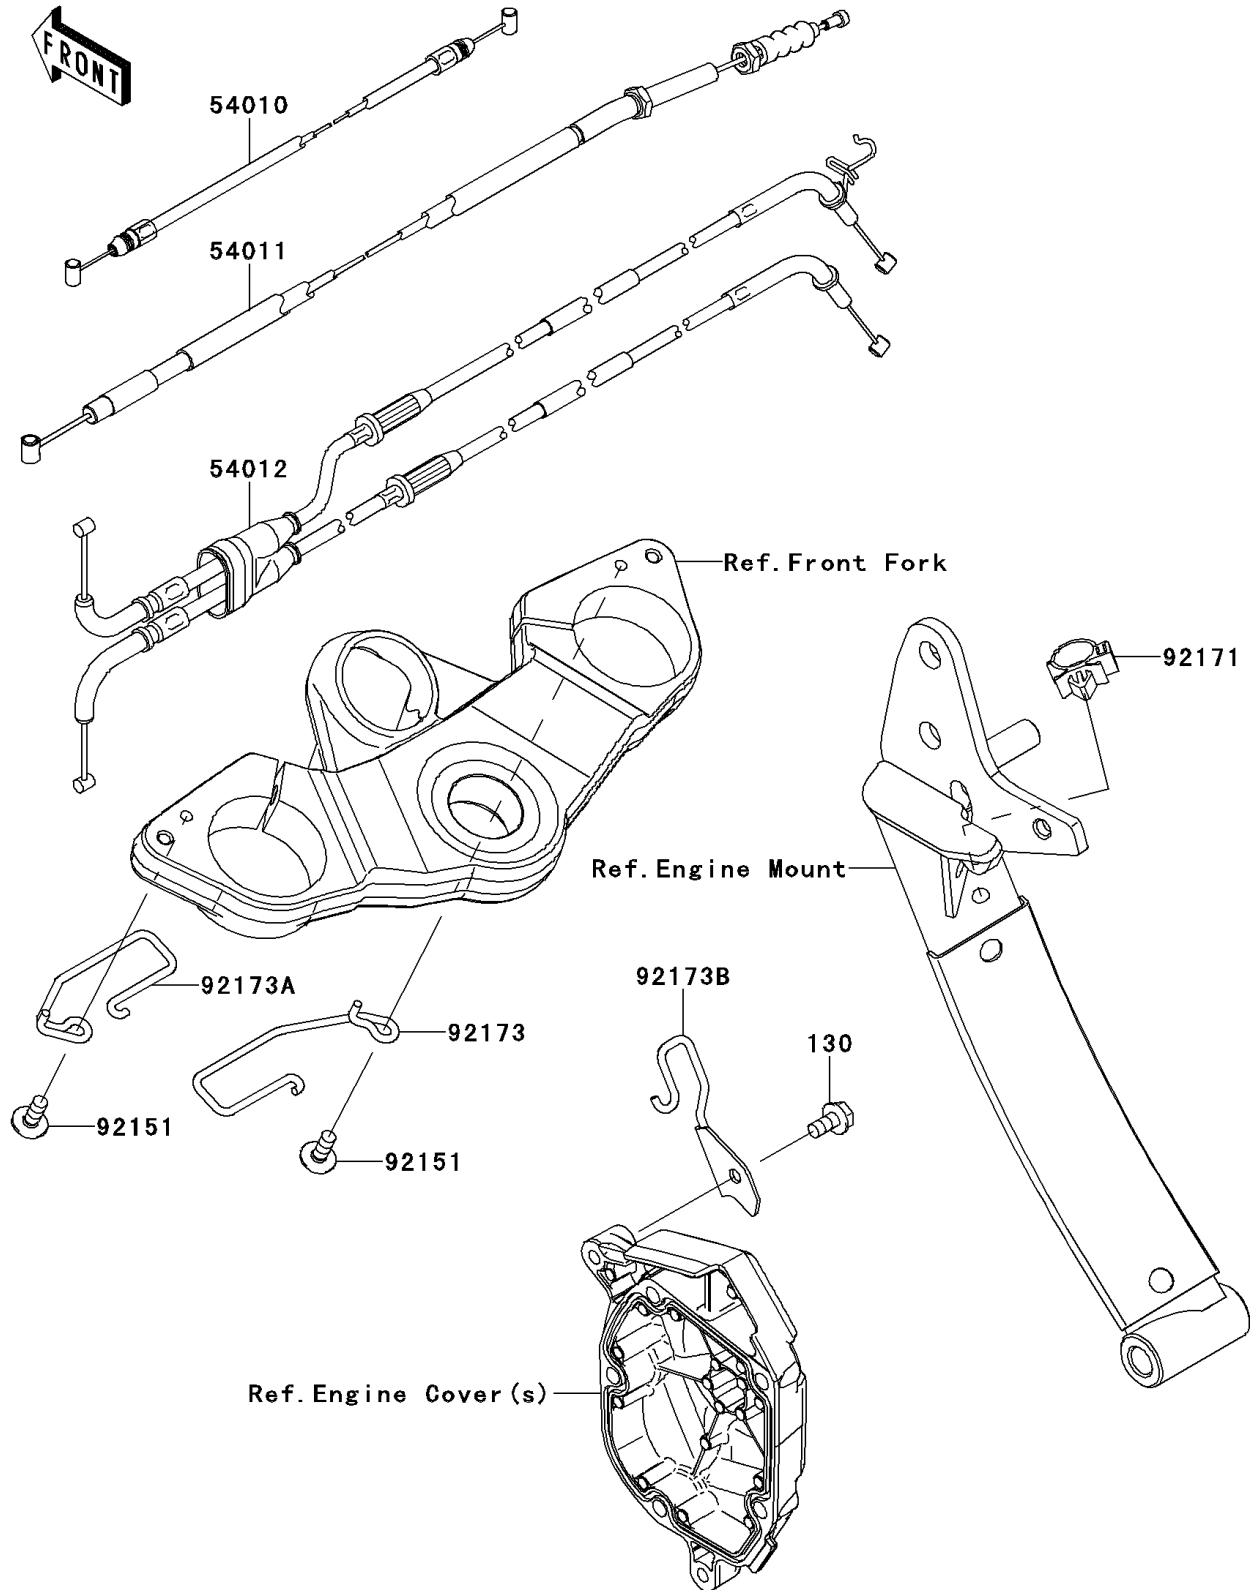

2012 NINJA® 1000

PARTS DIAGRAM

Cables

F2540

2012 NINJA® 1000

PARTS LIST

Cables

ITEM NAME	PART NUMBER	QUANTITY
CABLE,SEAT LOCK (Ref # 54010)	54010-0135	1
CABLE-CLUTCH (Ref # 54011)	54011-0109	1
CABLE-THROTTLE (Ref # 54012)	54012-0566	1
BOLT,SOCKET,6X14 (Ref # 92151)	92151-1654	2
CLAMP (Ref # 92171)	92171-0782	1
CLAMP,THROTTLE CABLE (Ref # 92173)	92173-0245	1
CLAMP,CLUTCH CABLE (Ref # 92173A)	92173-0246	1
CLAMP,CLUTCH COVER (Ref # 92173B)	92173-0737	1
BOLT-FLANGED,6X12 (Ref # 130)	130BB0612	1