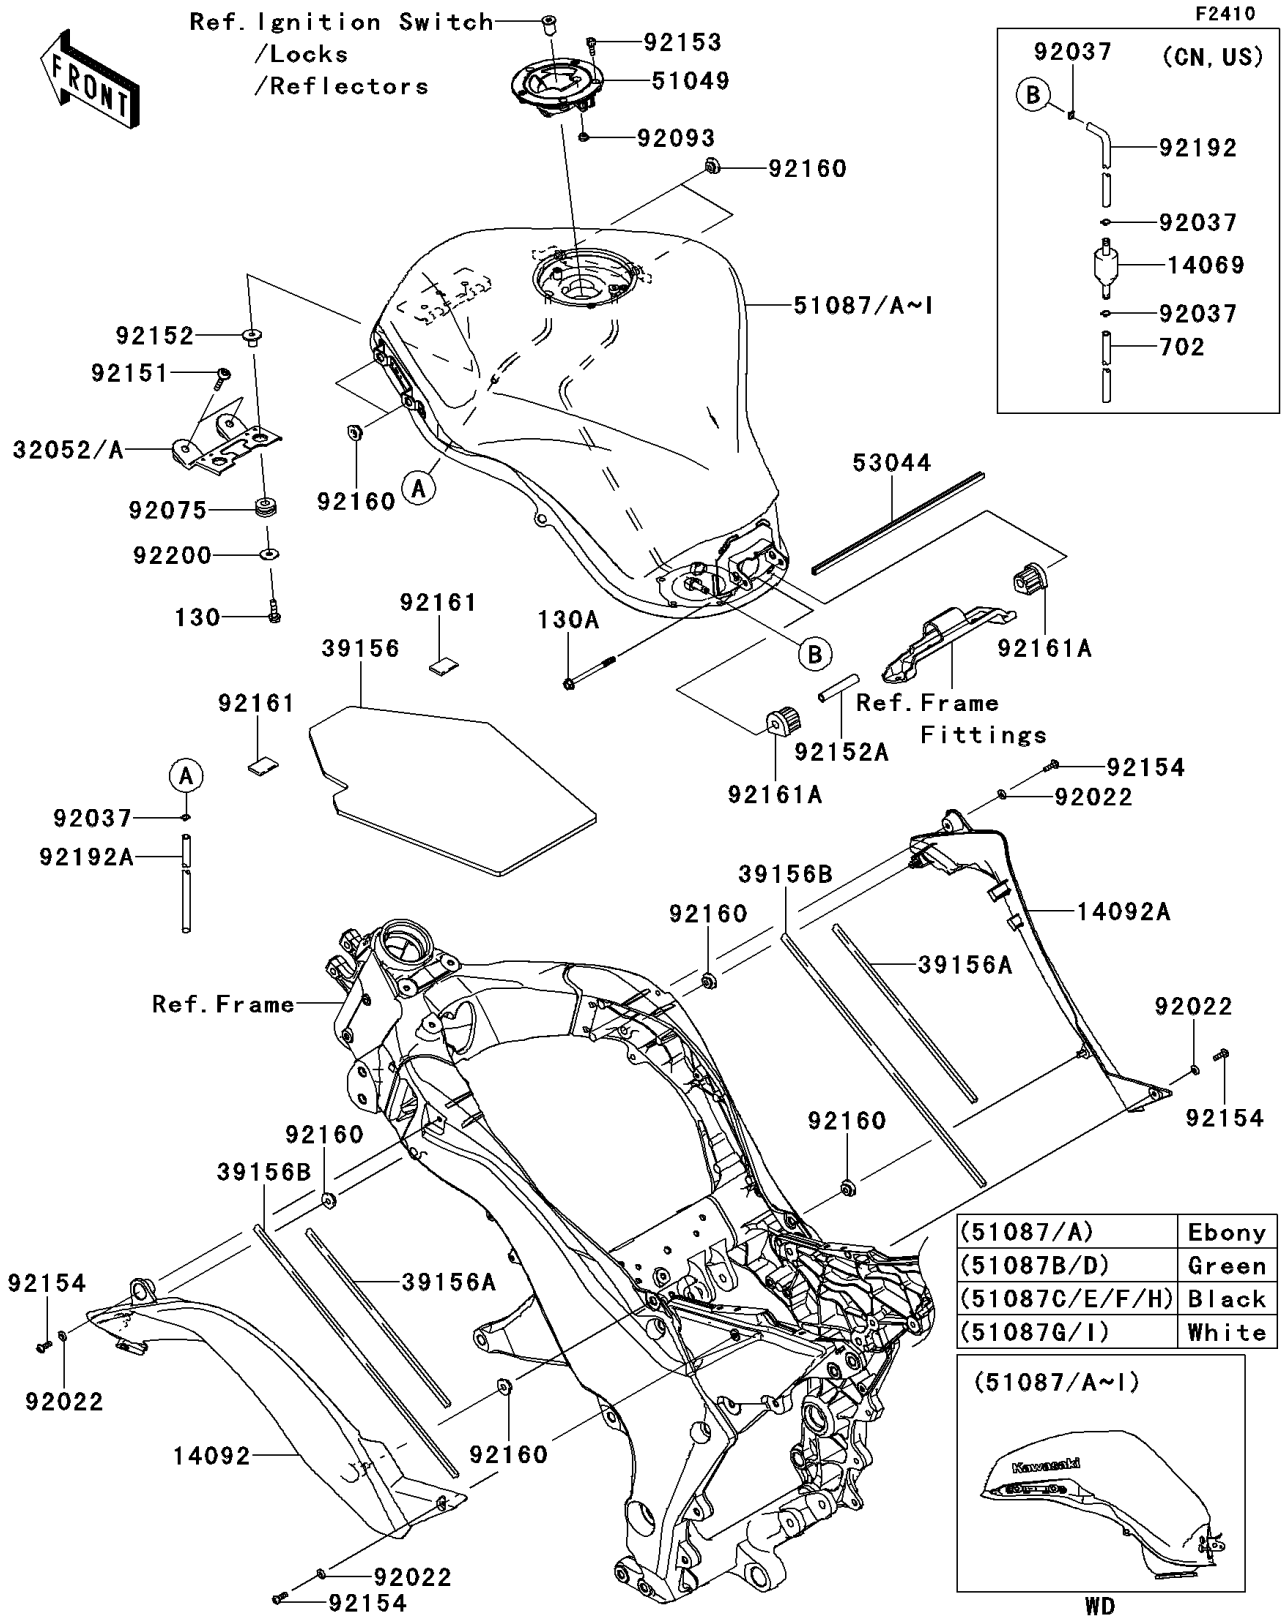

2013 NINJA® 1000

PARTS DIAGRAM

Fuel Tank

2013 NINJA® 1000

PARTS LIST

Fuel Tank

ITEM NAME

PART NUMBER

QUANTITY
