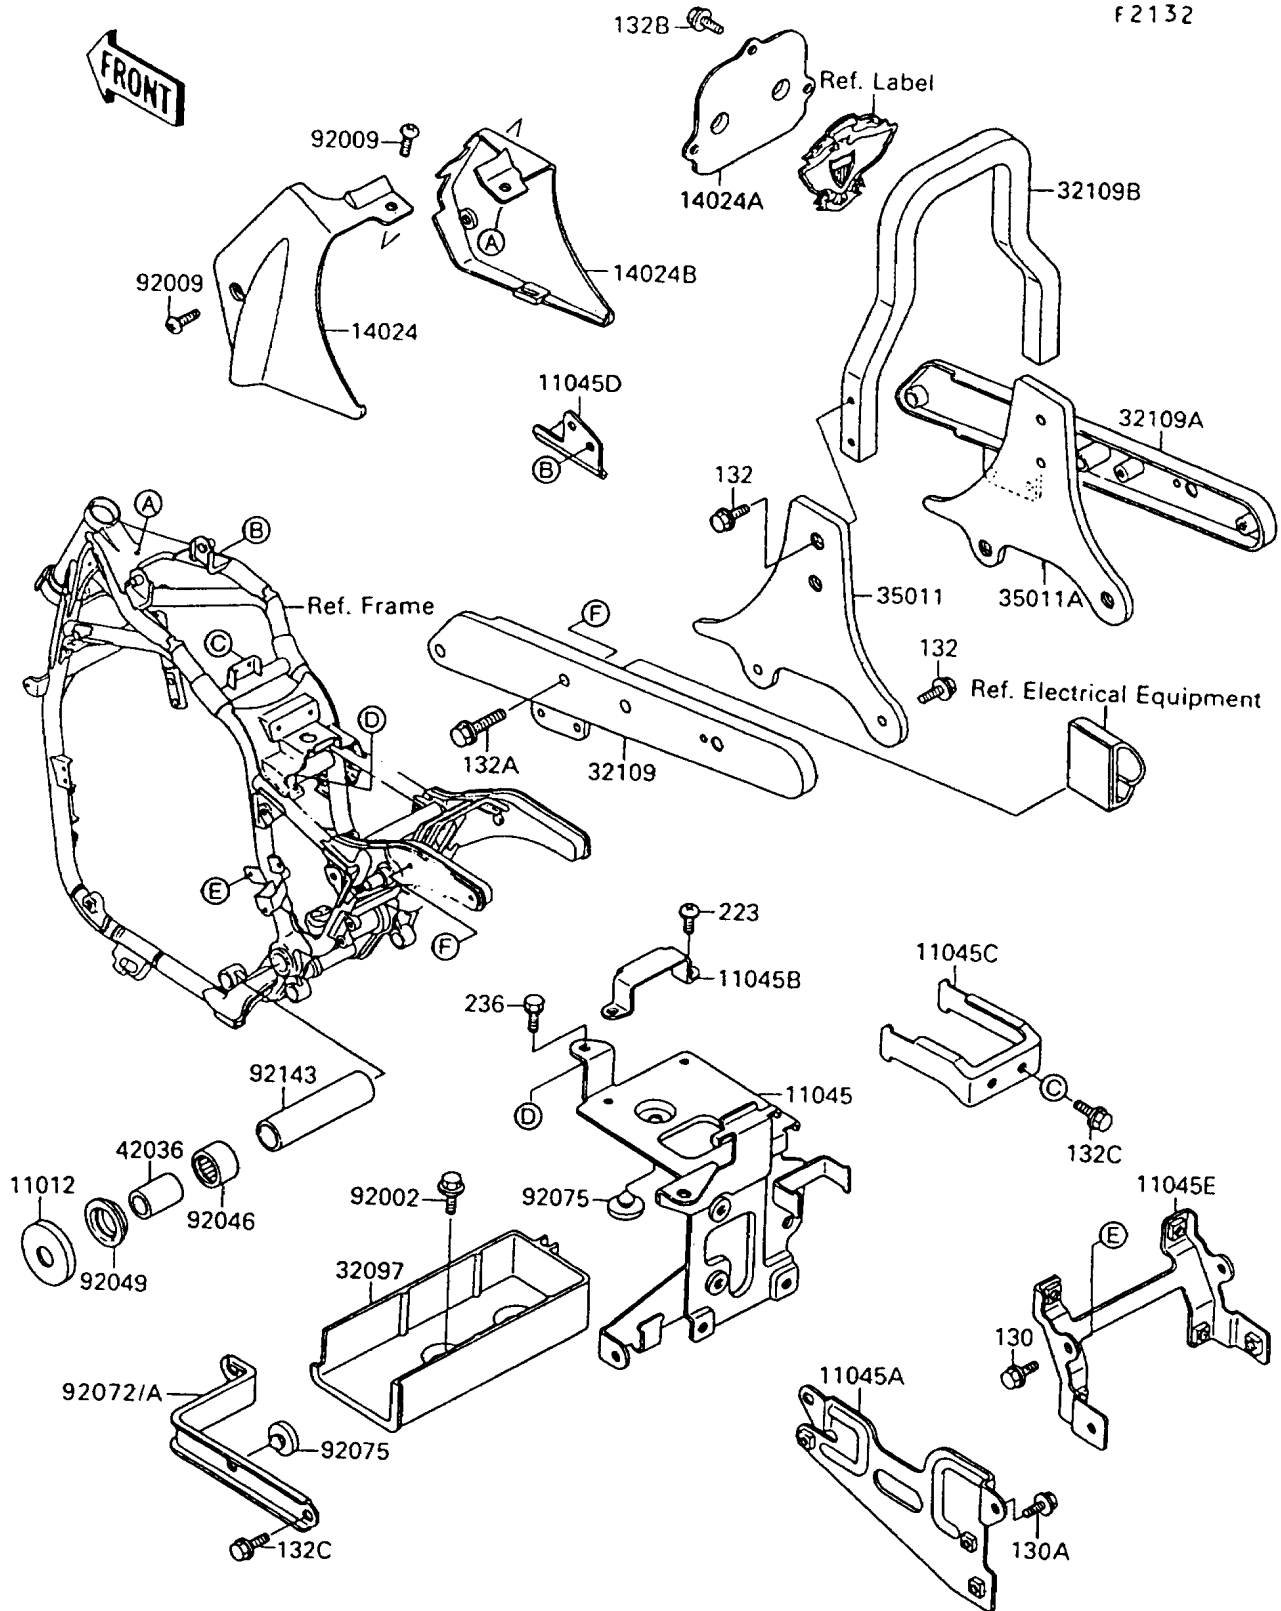

1995 Vulcan 88

PARTS DIAGRAM

Battery Case

F2132

1995 Vulcan 88

PARTS LIST

Battery Case

Kawasaki

Let the Good Times Roll®

ITEM NAME

PART NUMBER

QUANTITY
