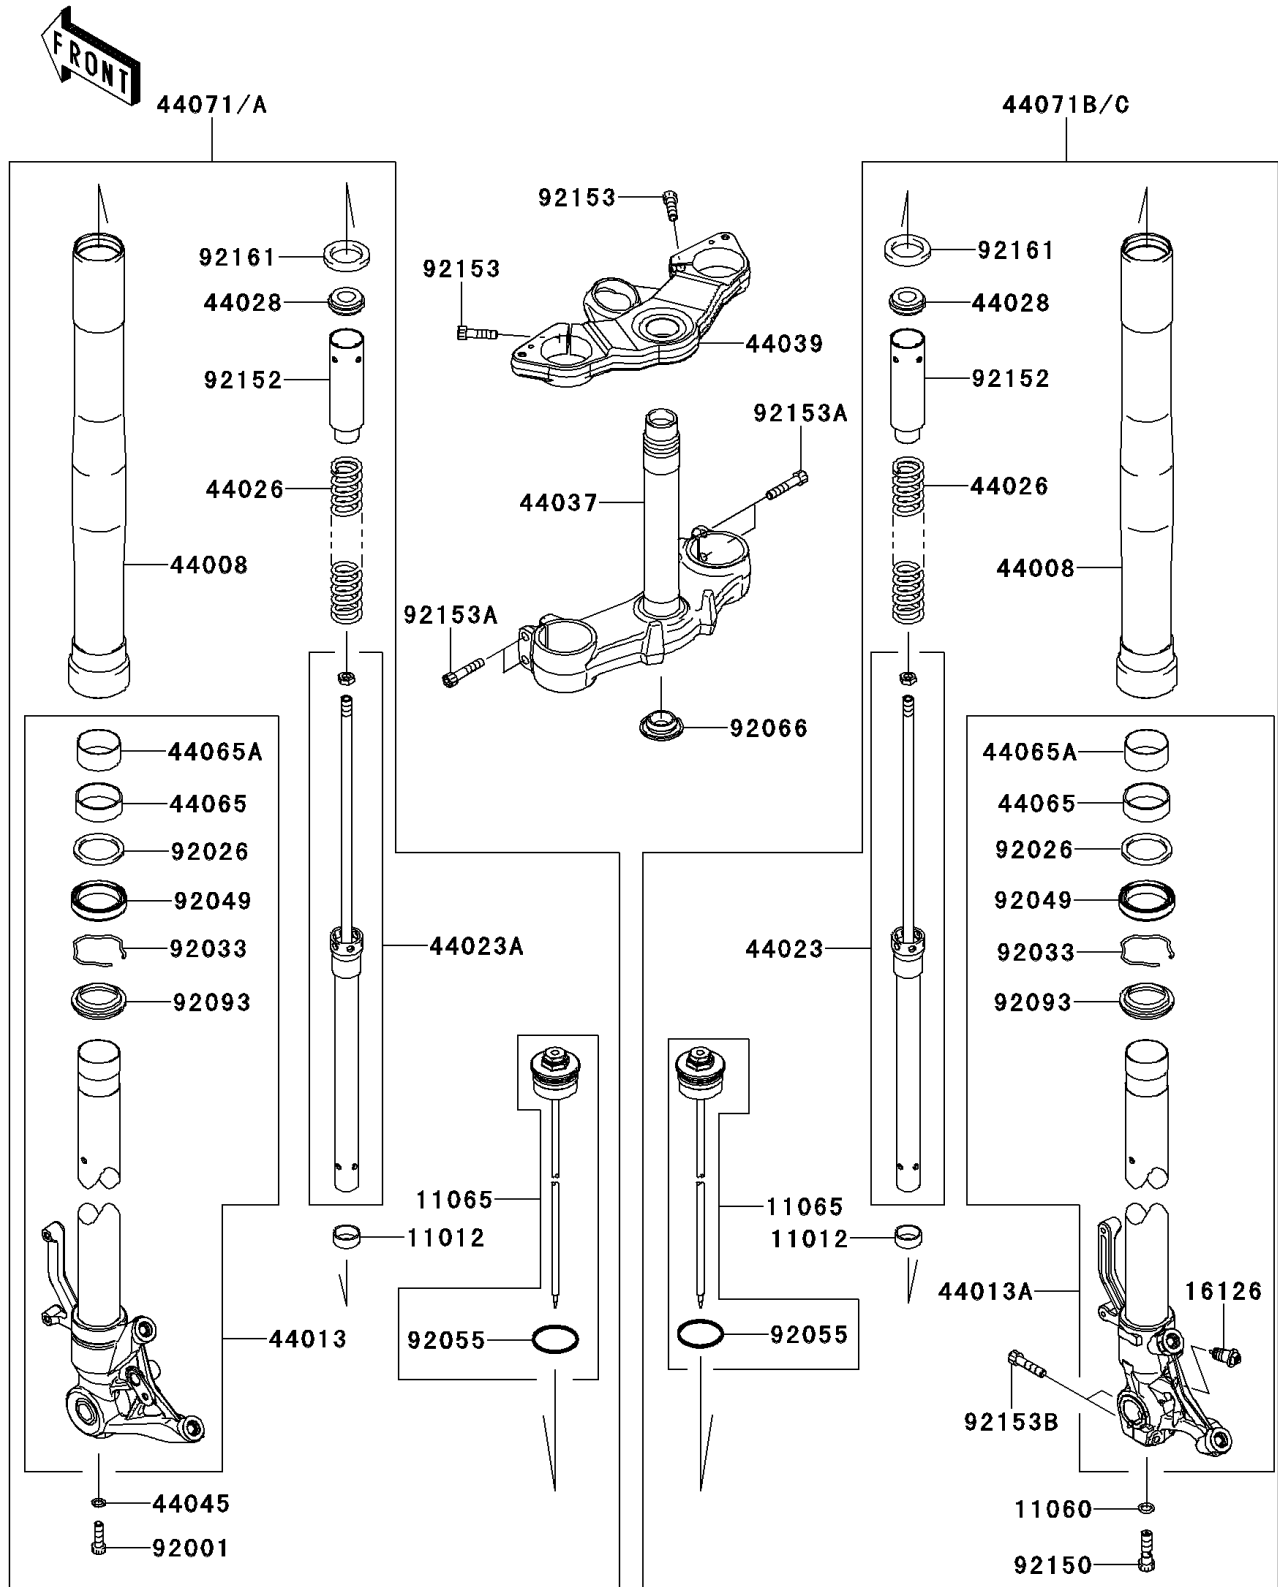

2011 NINJA® 1000

PARTS DIAGRAM

Front Fork

F2340

2011 NINJA® 1000

PARTS LIST

Front Fork

ITEM NAME

PART NUMBER

QUANTITY
