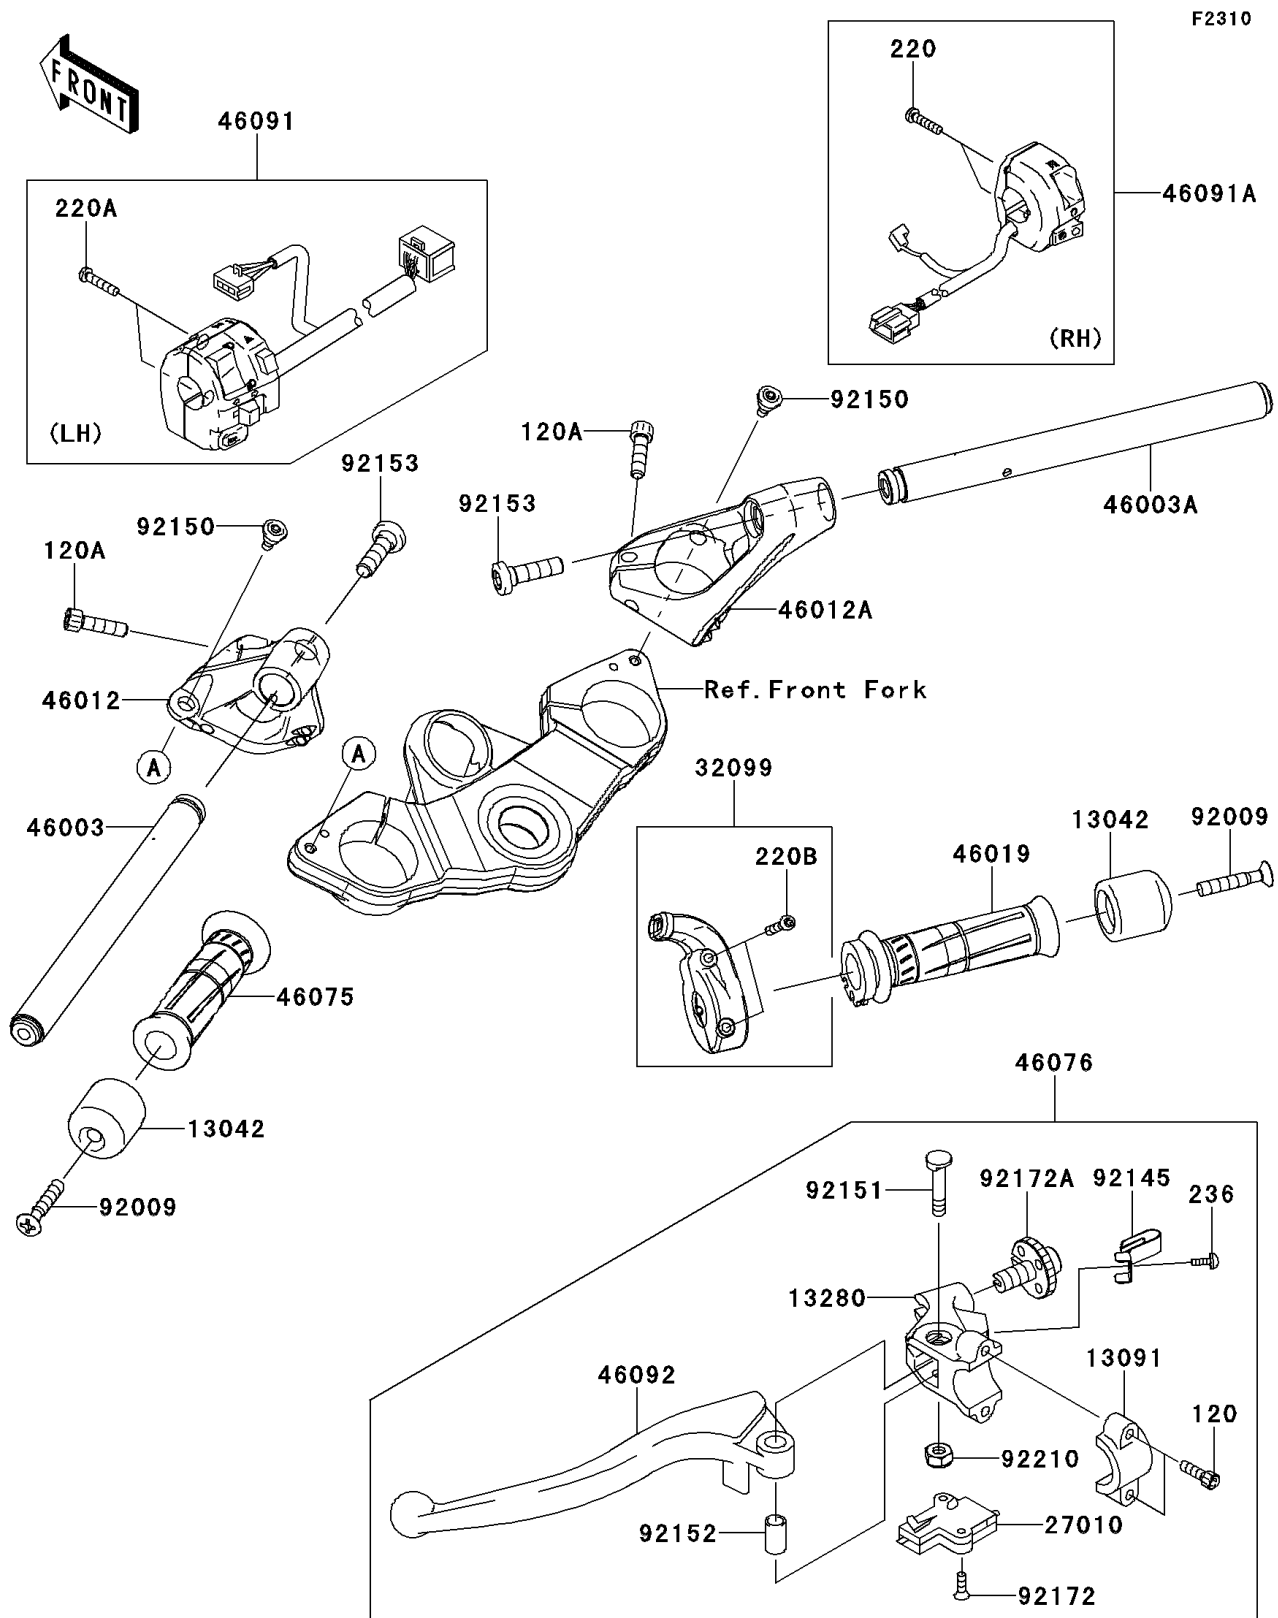

2012 NINJA® 1000

PARTS DIAGRAM

Handlebar

2012 NINJA® 1000

PARTS LIST

Handlebar

ITEM NAME	PART NUMBER	QUANTITY
WEIGHT (Ref # 13042)	13042-0710	2
HOLDER,CLUTCH LEVER (Ref # 13091)	13091-1624	1
HOLDER,CLUTCH LEVER (Ref # 13280)	13280-1160	1
SWITCH,CLUTCH (Ref # 27010)	27010-0717	1
CASE,THROTTLE (Ref # 32099)	32099-0049	1
HANDLE,LH (Ref # 46003)	46003-0566	1
HANDLE,RH (Ref # 46003A)	46003-0567	1
HOLDER-HANDLE,LH,F.S.BLACK (Ref # 46012)	46012-0090-18R	1
HOLDER-HANDLE,RH,F.S.BLACK (Ref # 46012A)	46012-0091-18R	1
GRIP-ASSY,THROTTLE (Ref # 46019)	46019-0020	1
GRIP,LH (Ref # 46075)	46075-0068	1
LEVER-ASSY-GRIP,CLUTCH (Ref # 46076)	46076-0078	1
HOUSING-ASSY-CONTROL,LH (Ref # 46091)	46091-0119	1
HOUSING-ASSY-CONTROL,RH (Ref # 46091A)	46091-0185	1
LEVER-GRIP,CLUTCH (Ref # 46092)	46092-0006	1
SCREW,8X45 (Ref # 92009)	92009-1257	2
SPRING (Ref # 92145)	92145-1286	1
BOLT,6MM (Ref # 92150)	92150-1090	2
BOLT (Ref # 92151)	92151-1523	1
COLLAR (Ref # 92152)	92152-0103	1
BOLT,SOCKET,10X37 (Ref # 92153)	92153-1440	2
SCREW,3X16 (Ref # 92172)	92172-0183	2
SCREW,ADJUST NUT (Ref # 92172A)	92172-1060	1
NUT,LOCK,6MM (Ref # 92210)	92210-0006	1
BOLT-SOCKET,6X20 (Ref # 120)	120CA0620	2
BOLT-SOCKET,8X30 (Ref # 120A)	120CA0830	2
SCREW-PAN-CROS,5X22 (Ref # 220)	220AB0522	2
SCREW-PAN-CROS,5X25 (Ref # 220A)	220AB0525	2
SCREW-PAN-CROS,5X35 (Ref # 220B)	220AB0535	2

2012 NINJA® 1000

PARTS LIST

Handlebar

ITEM NAME	PART NUMBER	QUANTITY
SCREW-PAN-WSP-CROS,4X10 (Ref # 236)	236AB0410	1