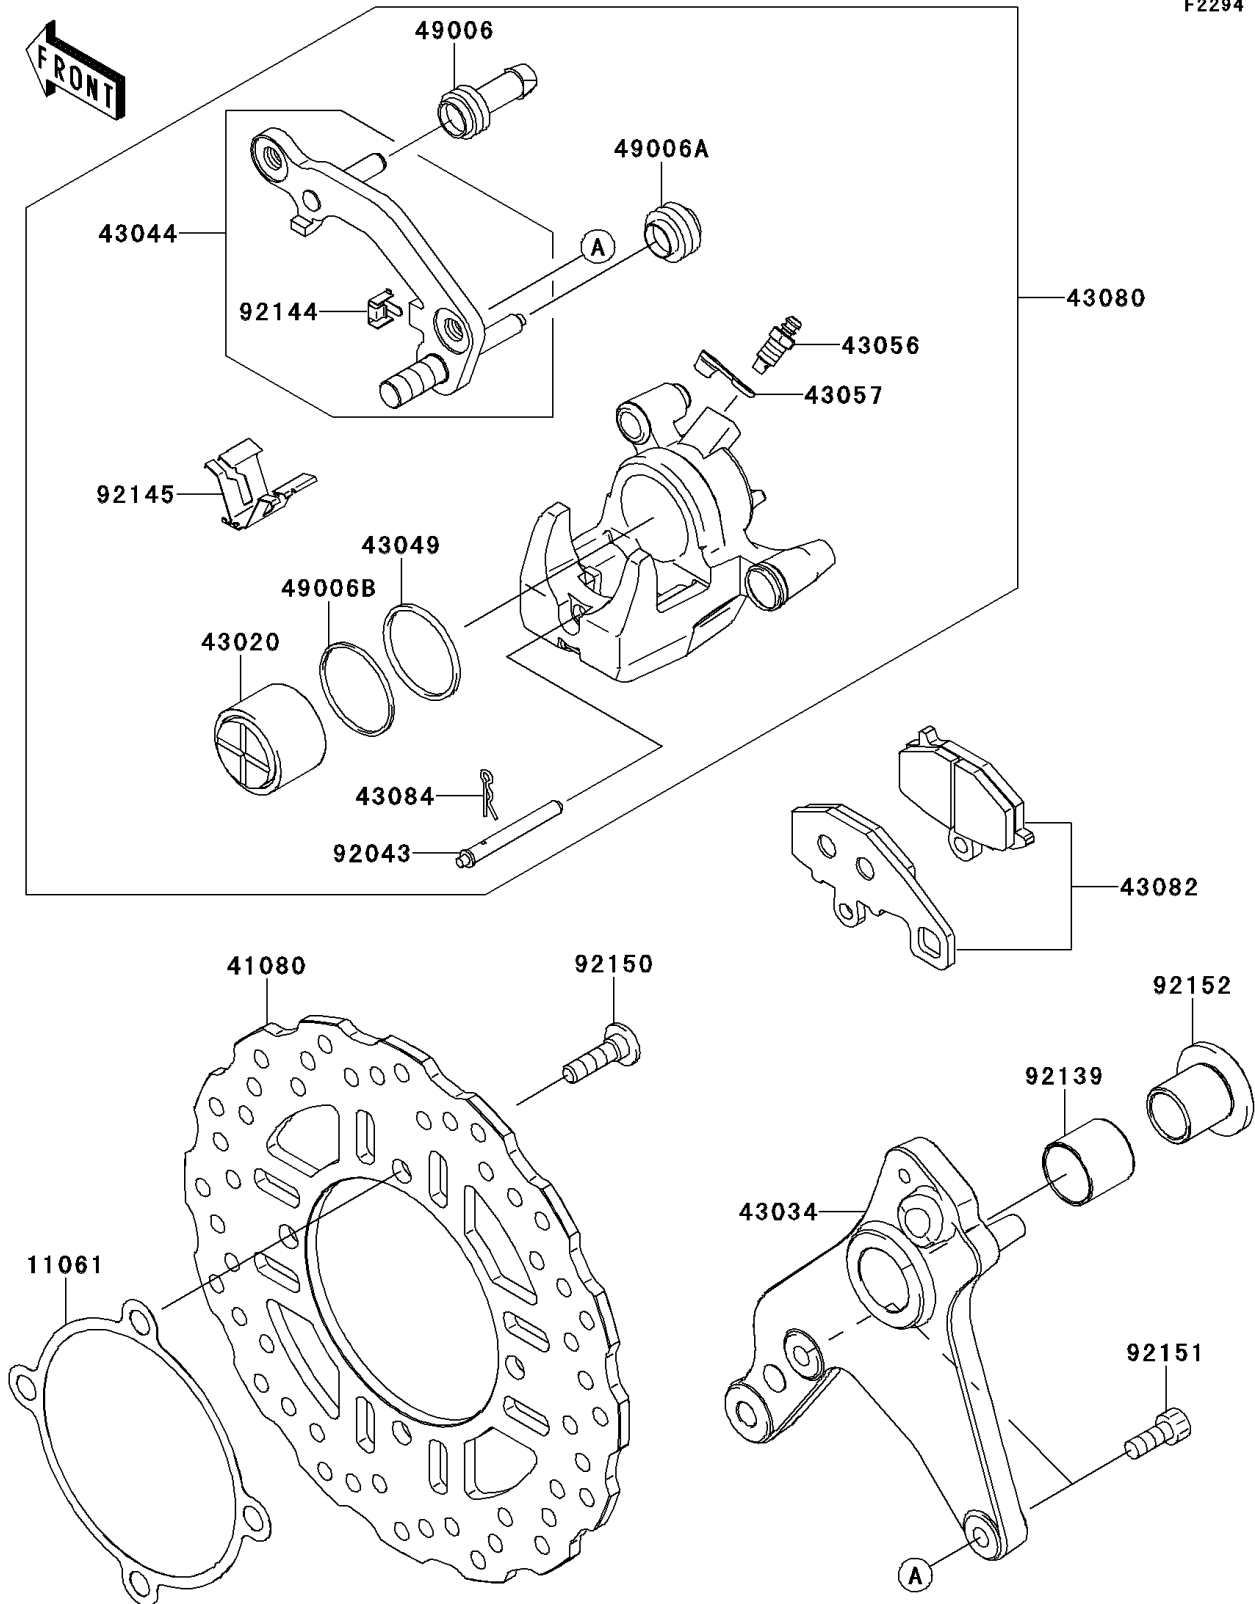

2011 NINJA® 1000

PARTS DIAGRAM

Rear Brake

F2294

2011 NINJA® 1000

PARTS LIST

Rear Brake

ITEM NAME

PART NUMBER

QUANTITY
