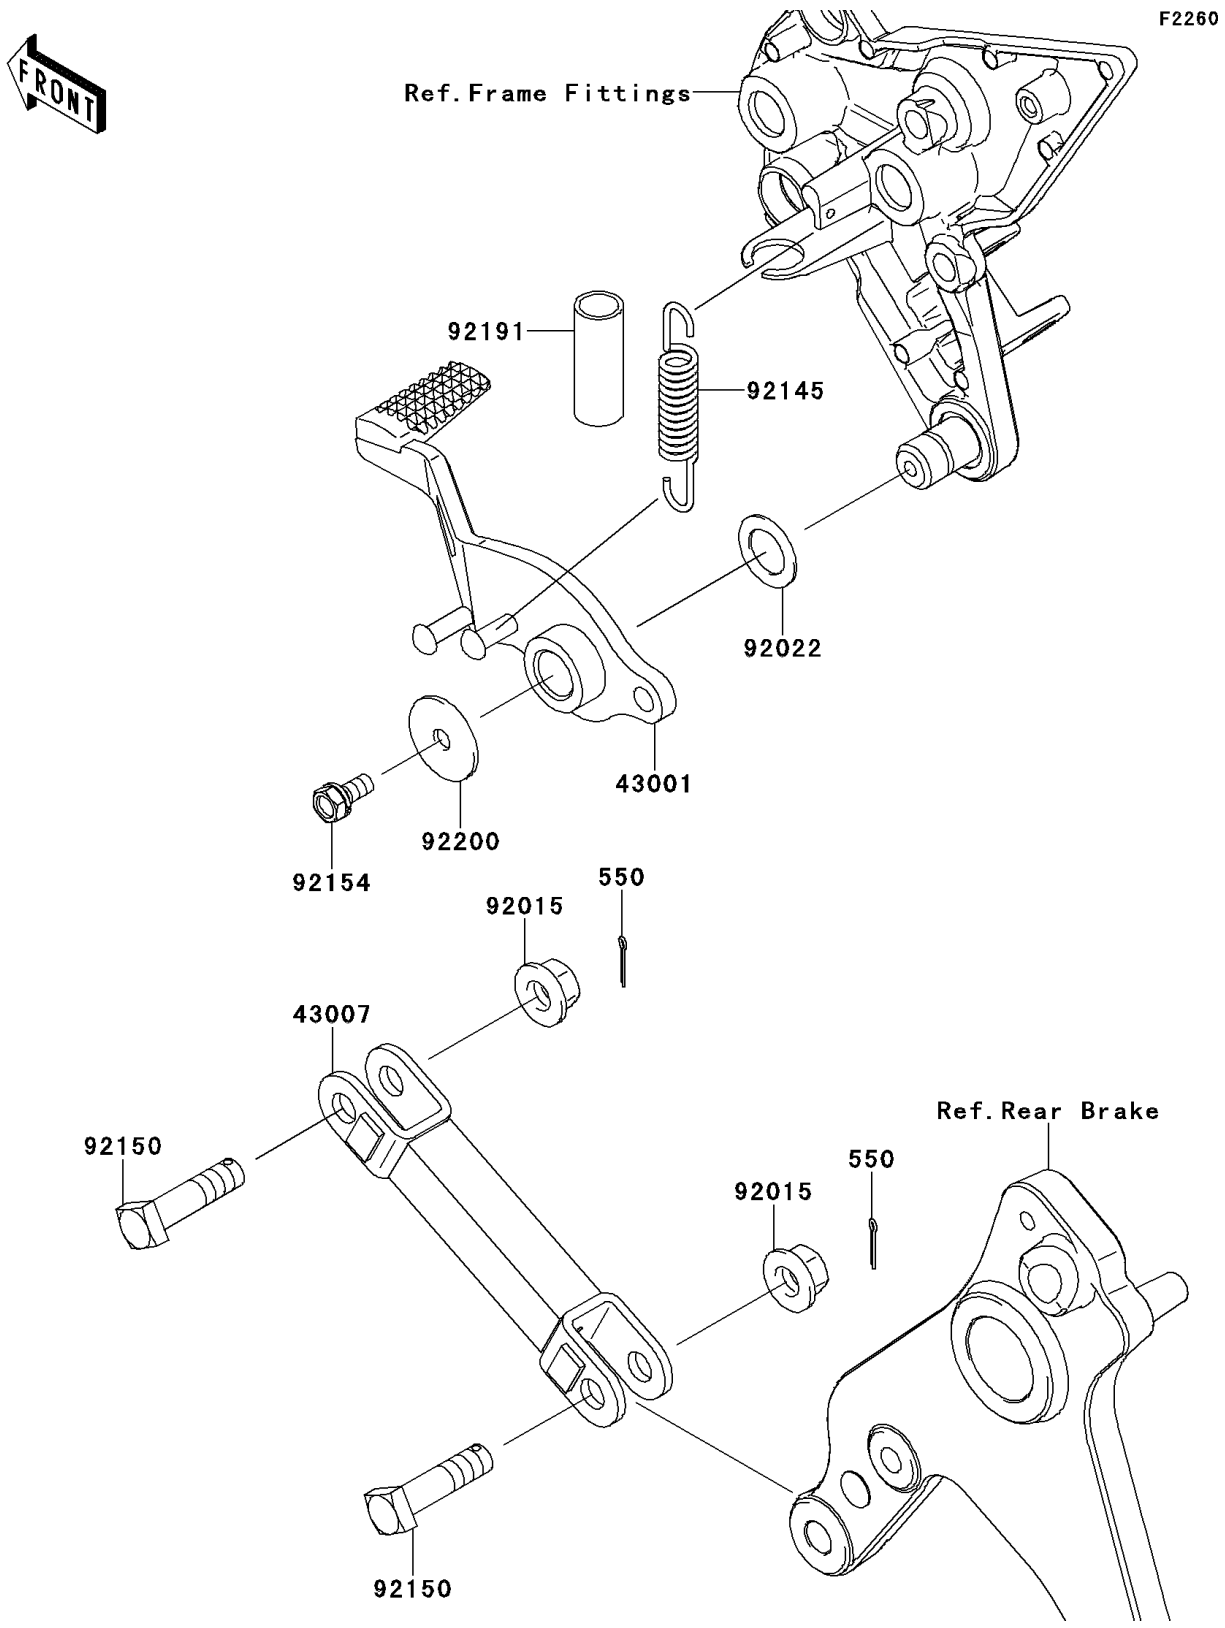

2011 NINJA® 1000

PARTS DIAGRAM

Brake Pedal/Torque Link

2011 NINJA® 1000

PARTS LIST

Brake Pedal/Torque Link

ITEM NAME

PART NUMBER

QUANTITY
