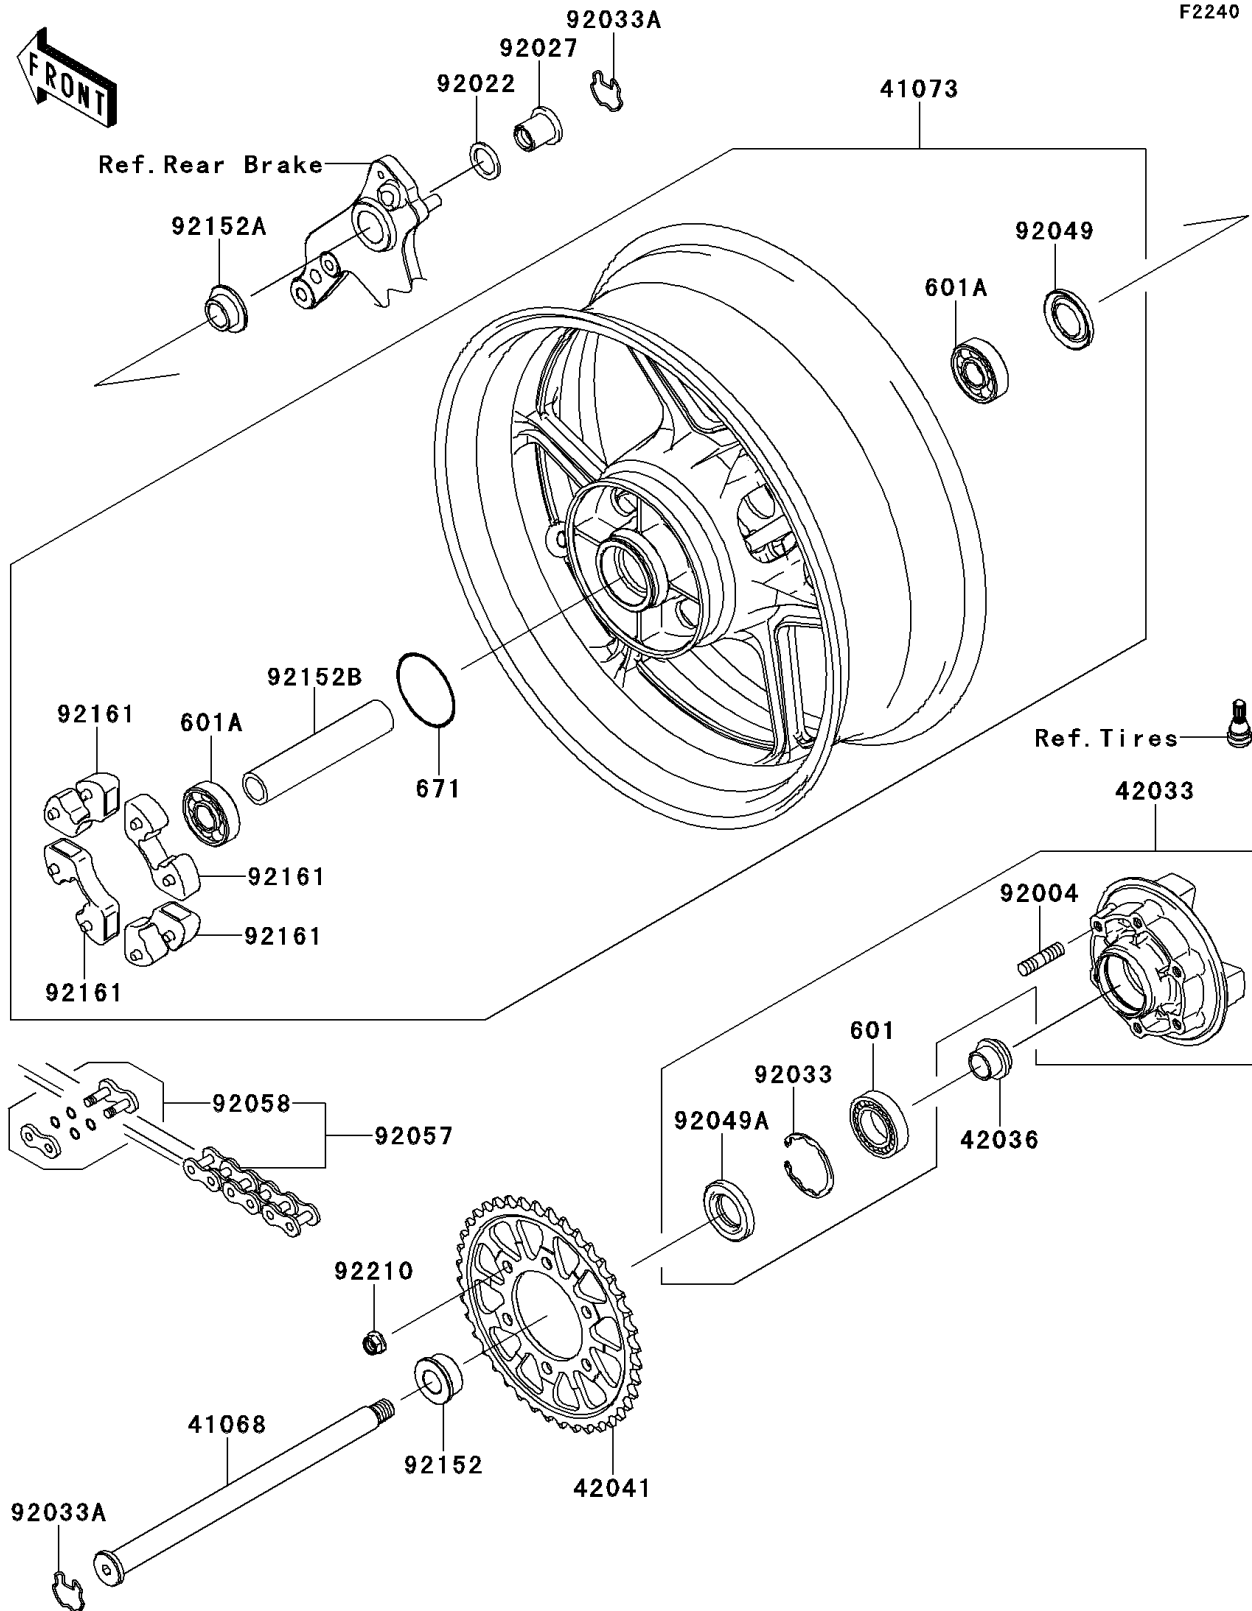

2012 NINJA® 1000

PARTS DIAGRAM

Rear Wheel/Chain

2012 NINJA® 1000

PARTS LIST

Rear Wheel/Chain

ITEM NAME	PART NUMBER	QUANTITY
AXLE,RR (Ref # 41068)	41068-1354	1
WHEEL-ASSY,RR,G.BLACK (Ref # 41073)	41073-0186-18F	1
COUPLING-ASSY,RR HUB (Ref # 42033)	42033-0028	1
SLEEVE,RR HUB,L=23 (Ref # 42036)	42036-1251	1
SPROCKET-HUB,41T (Ref # 42041)	42041-0095	1
STUD,10X19 (Ref # 92004)	92004-0028	6
WASHER,23X32X2.3 (Ref # 92022)	92022-1618	1
COLLAR,RR AXLE,L=28 (Ref # 92027)	92027-1810	1
RING-SNAP,52MM (Ref # 92033)	92033-1043	1
RING-SNAP,RR AXLE (Ref # 92033A)	92033-1156	2
SEAL-OIL,28X52X5 (Ref # 92049)	92049-1061	1
SEAL-OIL (Ref # 92049A)	92049-1287	1
CHAIN,DRIVE,EK525ZX-112L (Ref # 92057)	92057-0203	1
JOINT-CHAIN,DRIVE (Ref # 92058)	92058-0027	1
COLLAR,RR AXLE,LH,L=18 (Ref # 92152)	92152-0118	1
COLLAR,RR AXLE,RH,20X28X14.5 (Ref # 92152A)	92152-0876	1
COLLAR,RR HUB,20.2X28X144.5 (Ref # 92152B)	92152-0892	1
DAMPER,SHOCK,RR HUB (Ref # 92161)	92161-0342	4
NUT,LOCK,FLANGED,10MM (Ref # 92210)	92210-0276	6
BEARING-BALL (Ref # 601)	601B6205UU	1
BEARING-BALL,#6304UUC3 (Ref # 601A)	601B6304UU	2
O RING,60MM (Ref # 671)	671B2560	1