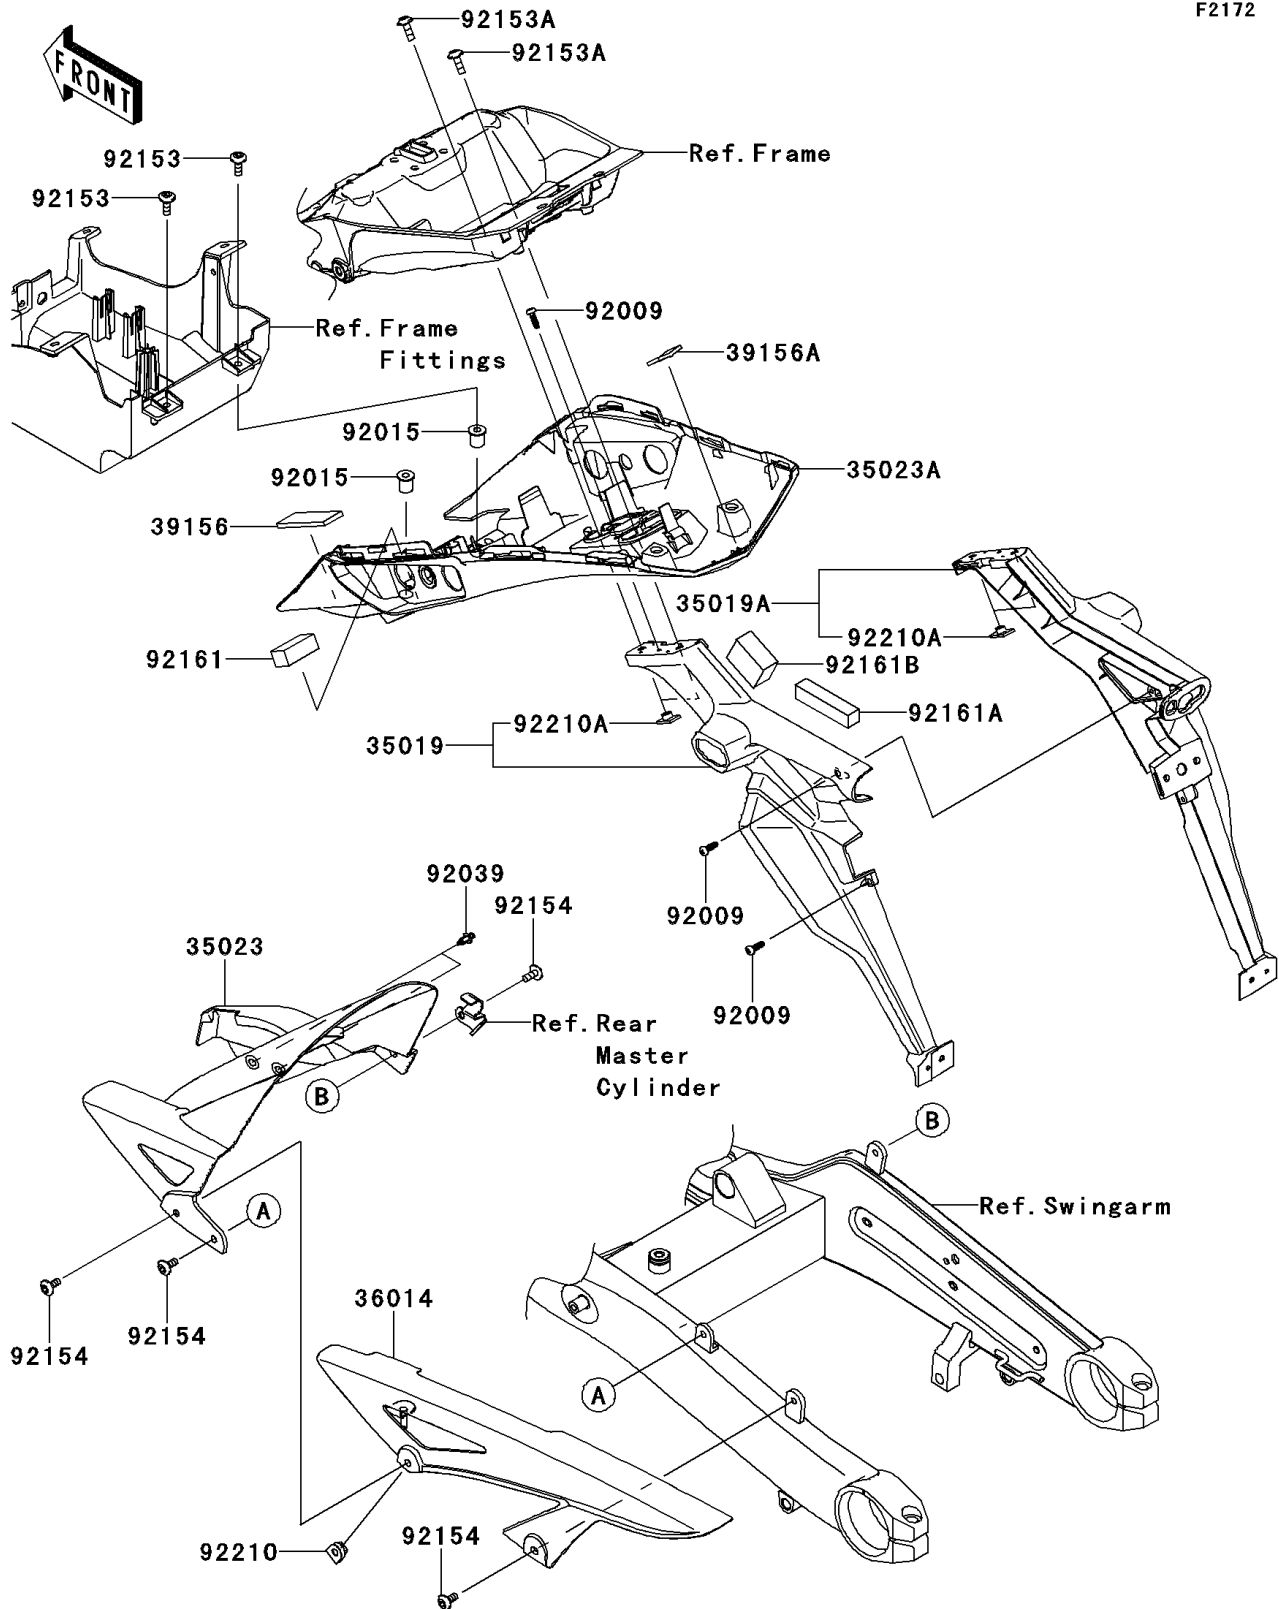

2011 NINJA® 1000

PARTS DIAGRAM

Rear Fender(s)

F2172

2011 NINJA® 1000

PARTS LIST

Rear Fender(s)

ITEM NAME

PART NUMBER

QUANTITY
