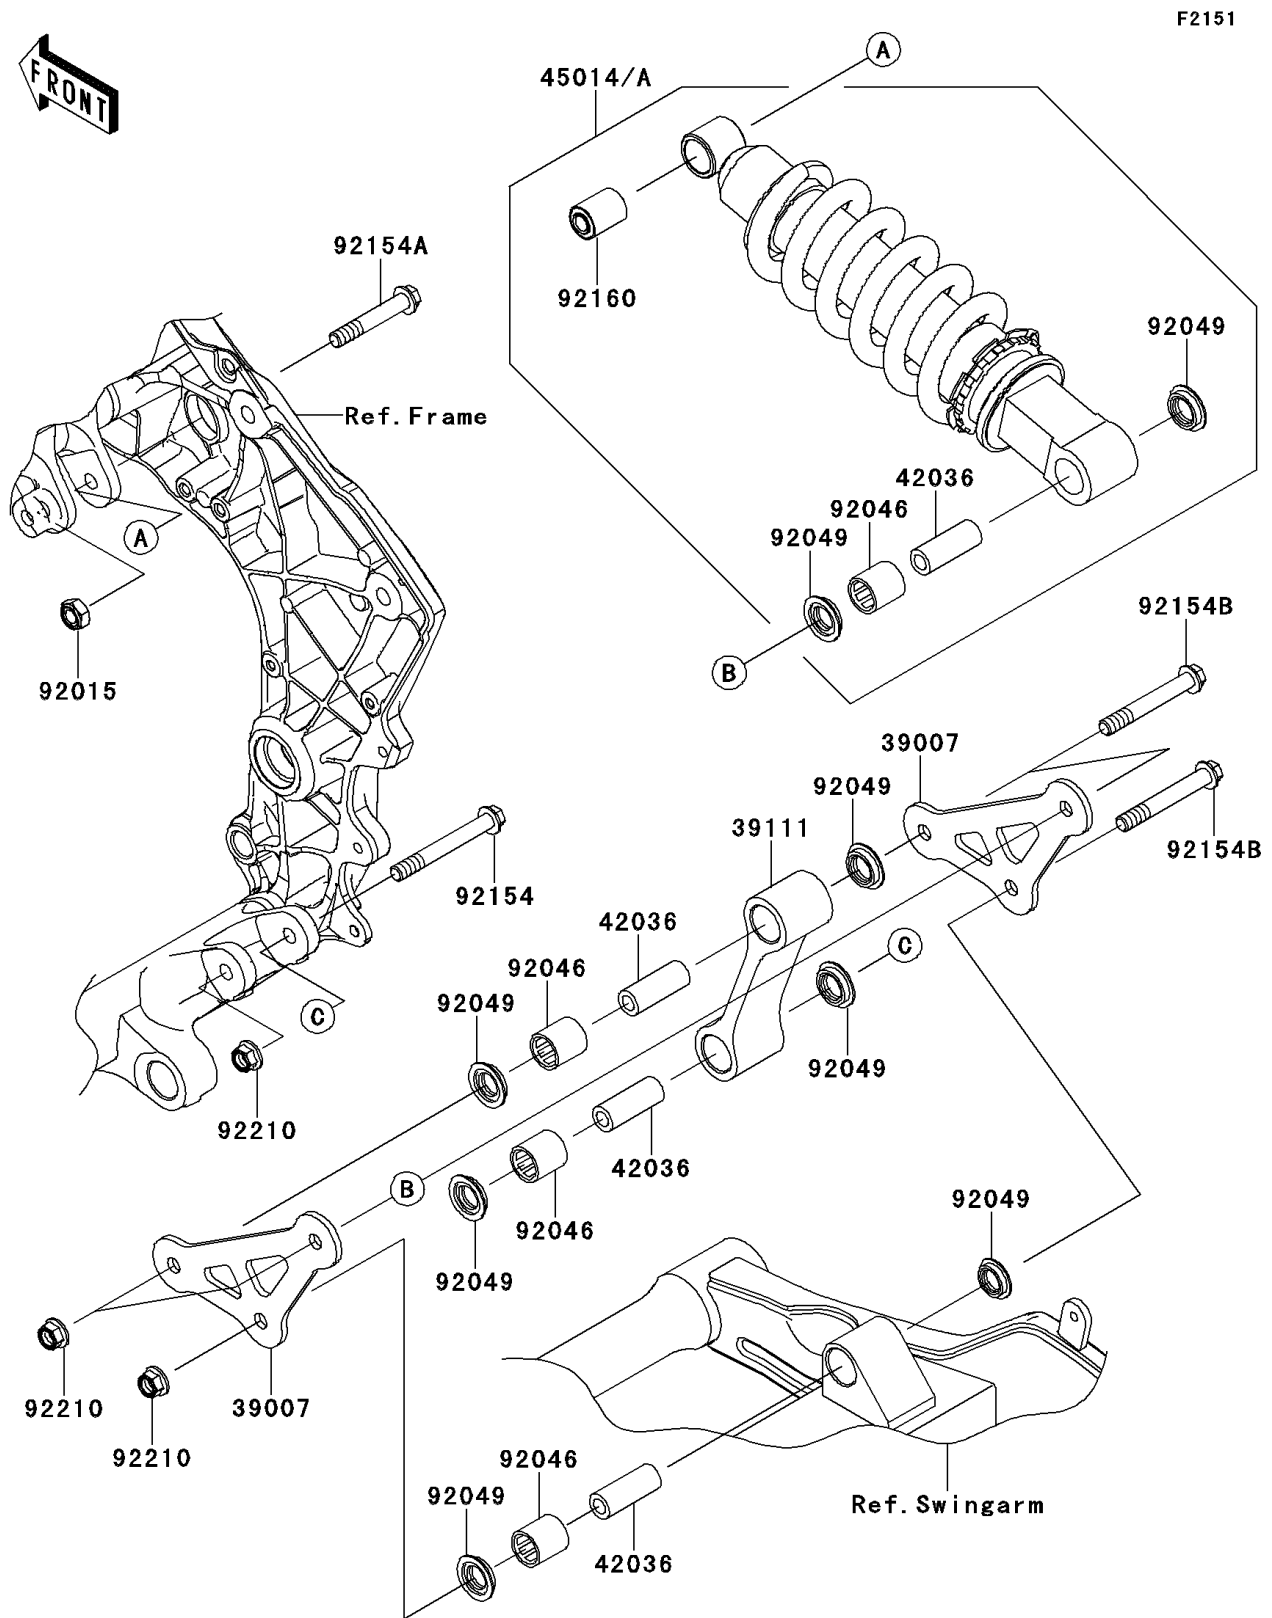

2011 NINJA® 1000

PARTS DIAGRAM

Suspension/Shock Absorber

2011 NINJA® 1000

PARTS LIST

Suspension/Shock Absorber

ITEM NAME

PART NUMBER

QUANTITY
