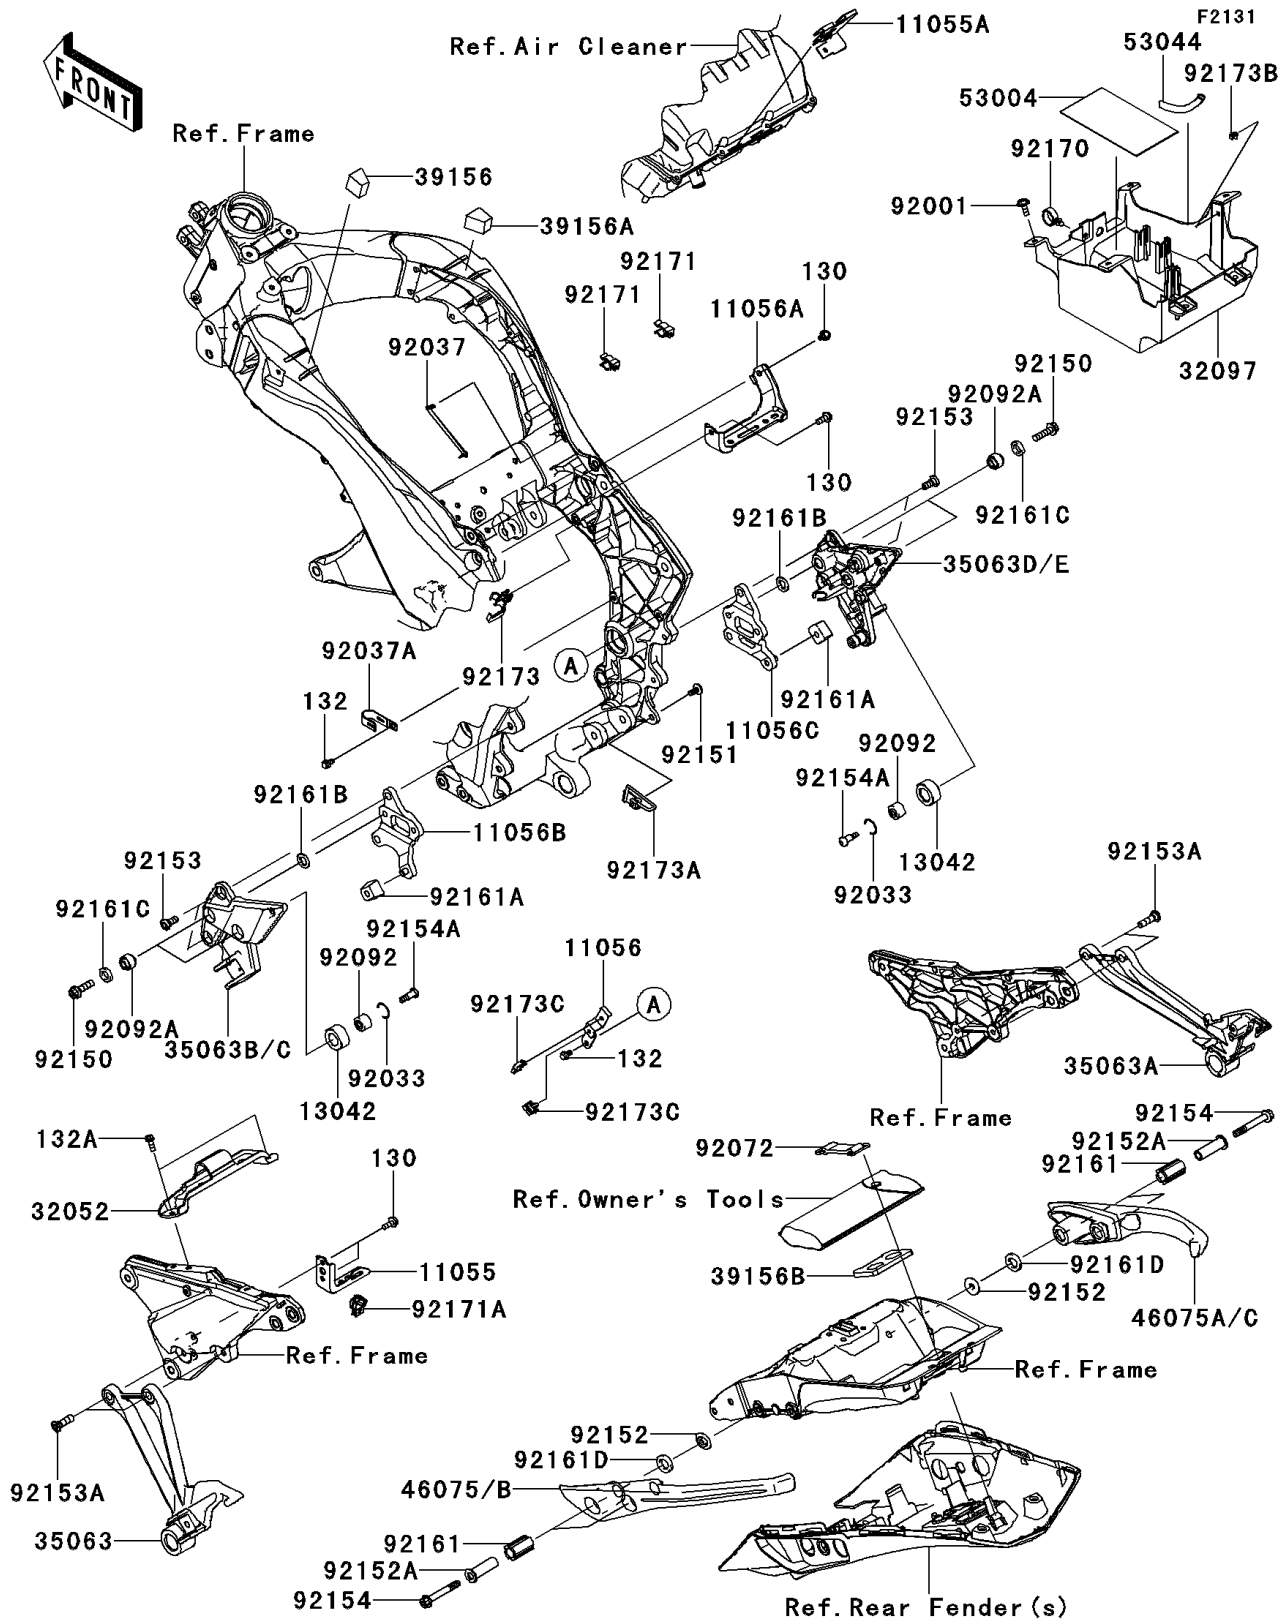

2011 NINJA® 1000

PARTS DIAGRAM

Frame Fittings

2011 NINJA® 1000

PARTS LIST

Frame Fittings

Kawasaki

Let the Good Times Roll®

ITEM NAME

PART NUMBER

QUANTITY
