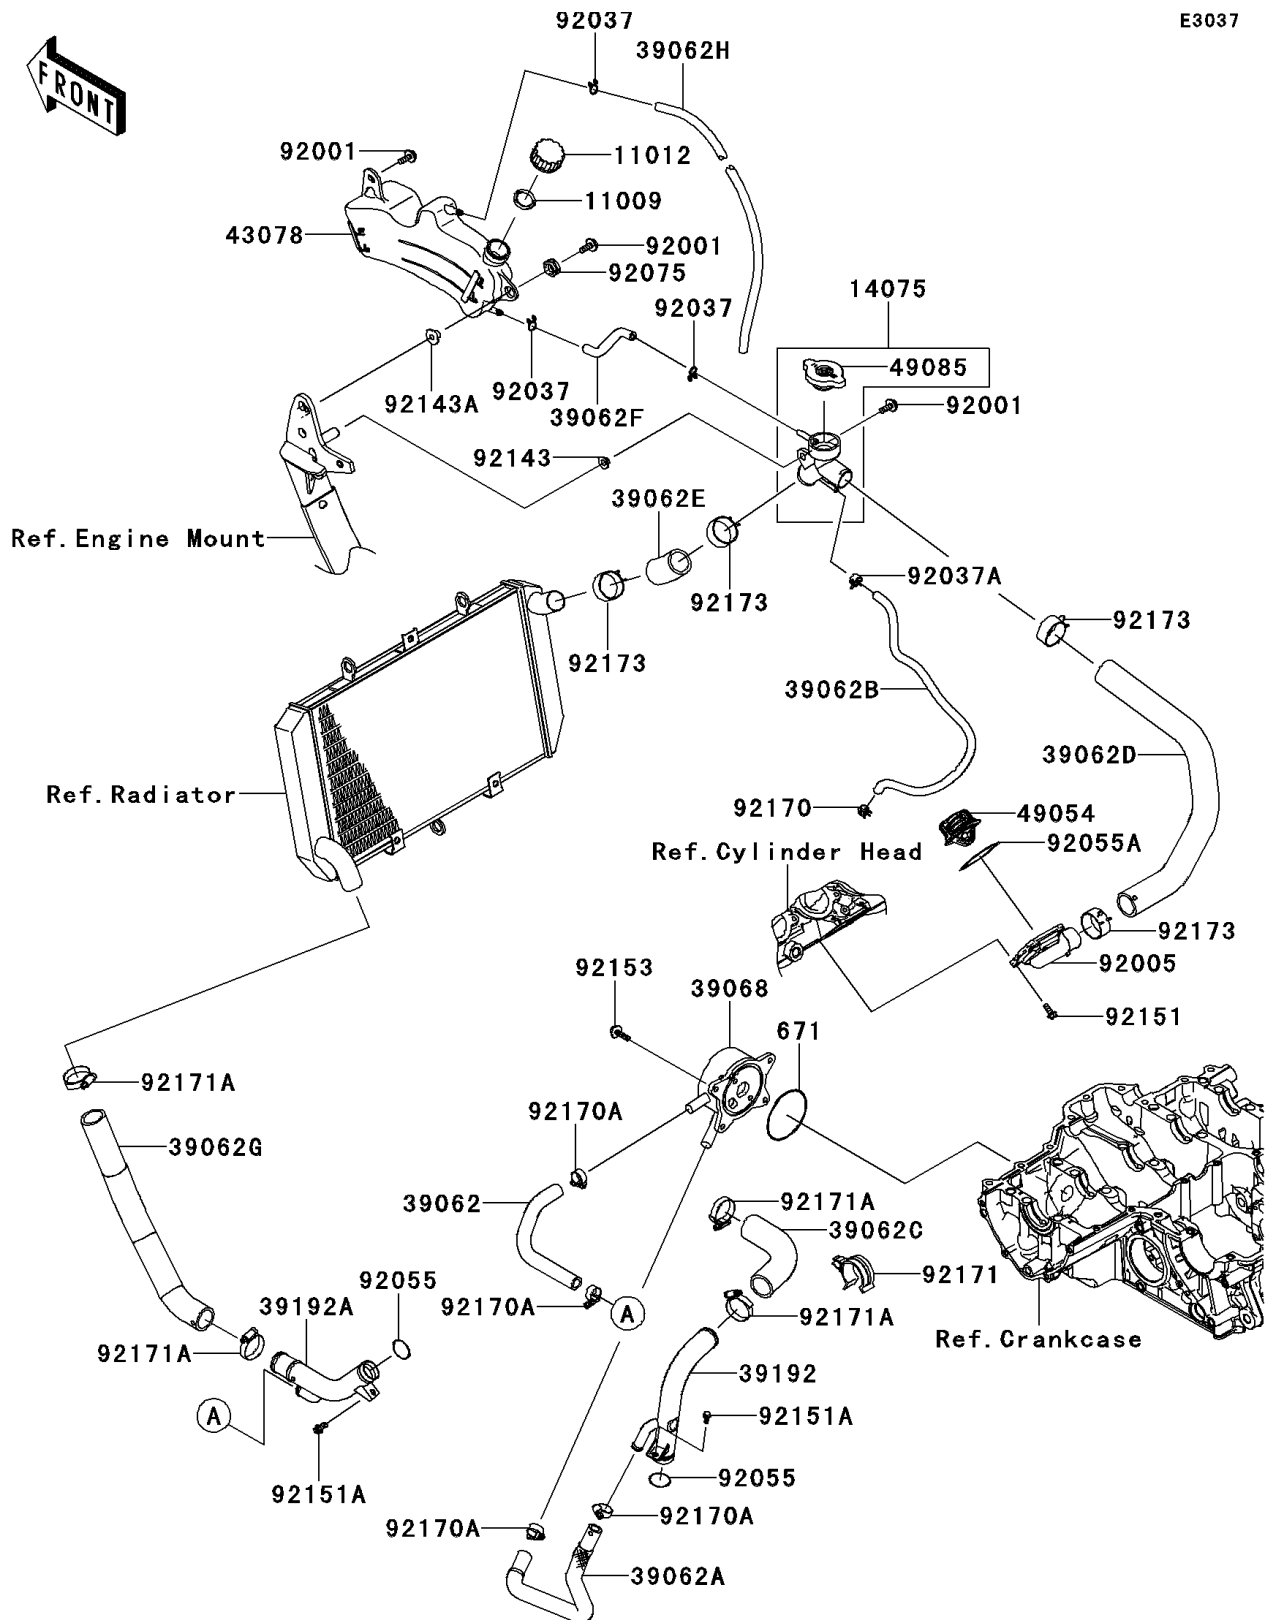

2013 NINJA® 1000

PARTS DIAGRAM

Water Pipe

E3037

2013 NINJA® 1000

PARTS LIST

Water Pipe

ITEM NAME

PART NUMBER

QUANTITY
