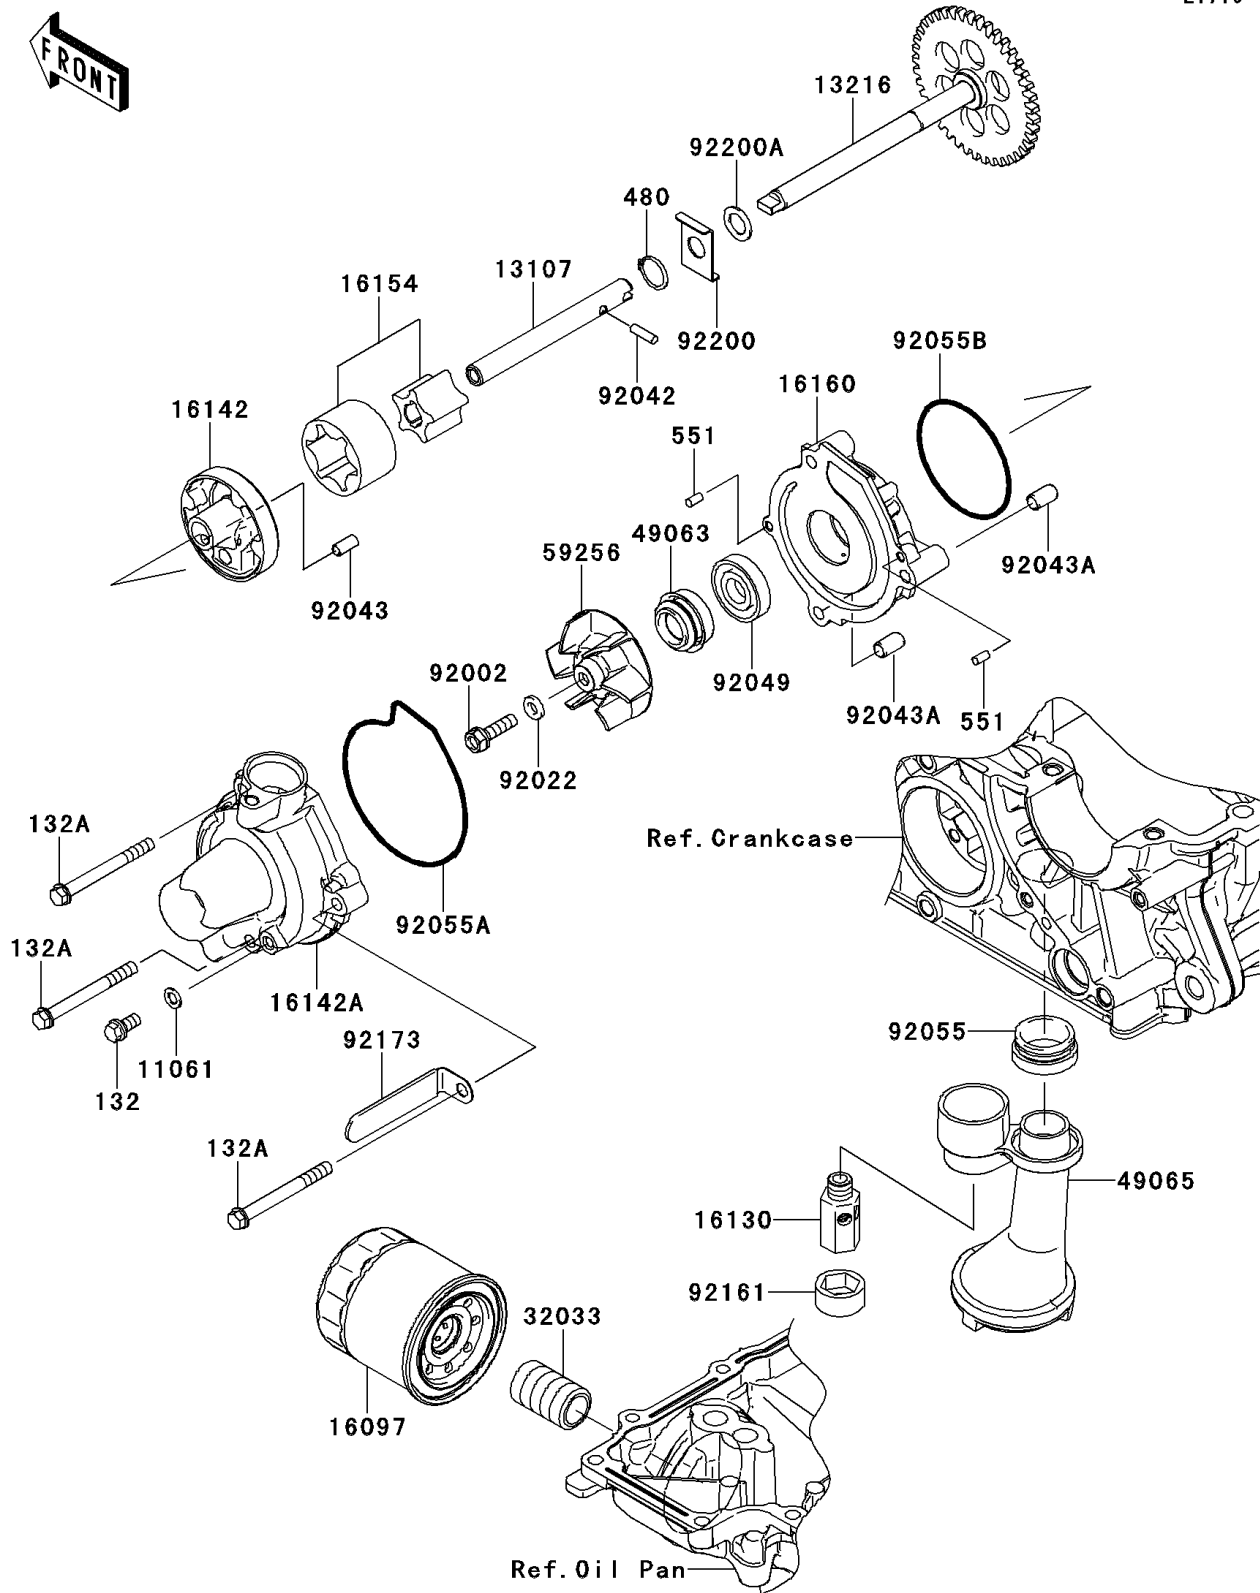

2011 NINJA® 1000

PARTS DIAGRAM

Oil Pump

E1710

2011 NINJA® 1000

PARTS LIST

Oil Pump

ITEM NAME

PART NUMBER

QUANTITY
