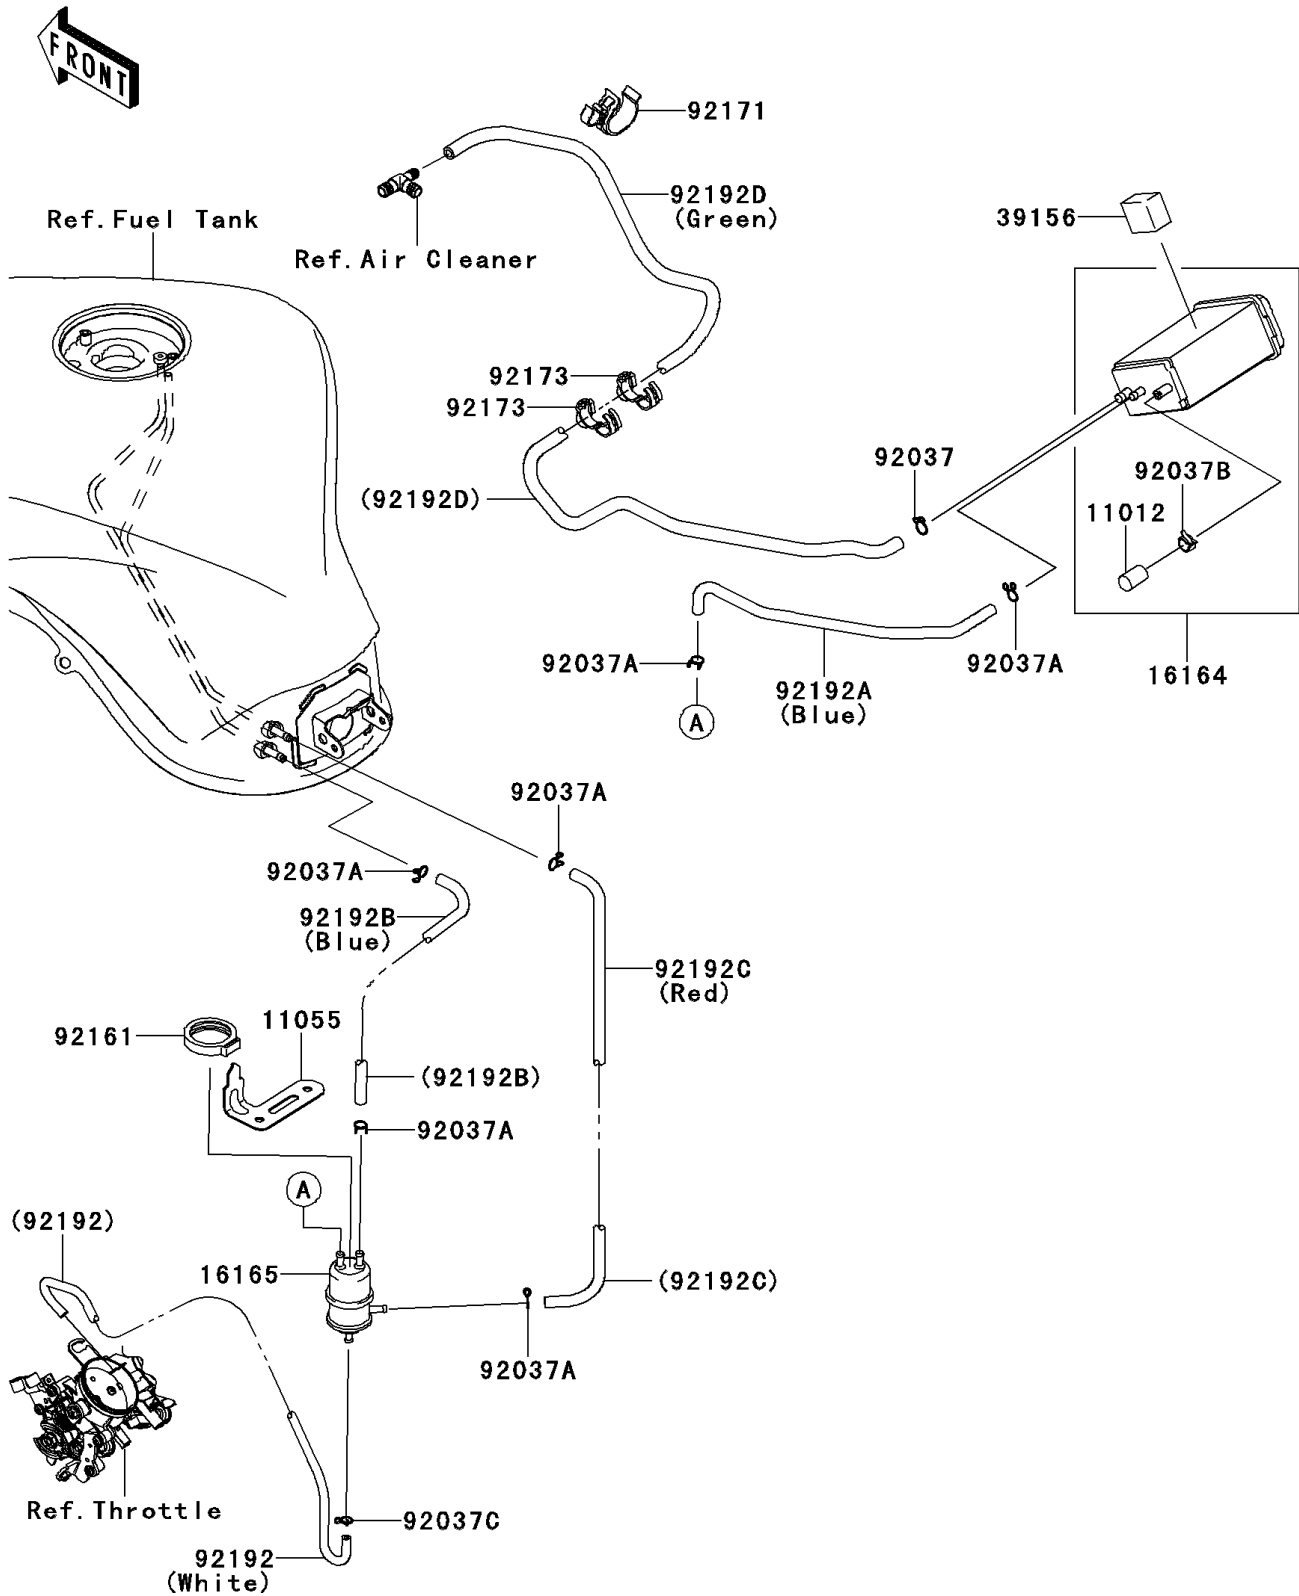

2013 NINJA® 1000

PARTS DIAGRAM

Fuel Evaporative System(CA)

E1650

2013 NINJA® 1000

PARTS LIST

Fuel Evaporative System(CA)

ITEM NAME

PART NUMBER

QUANTITY
