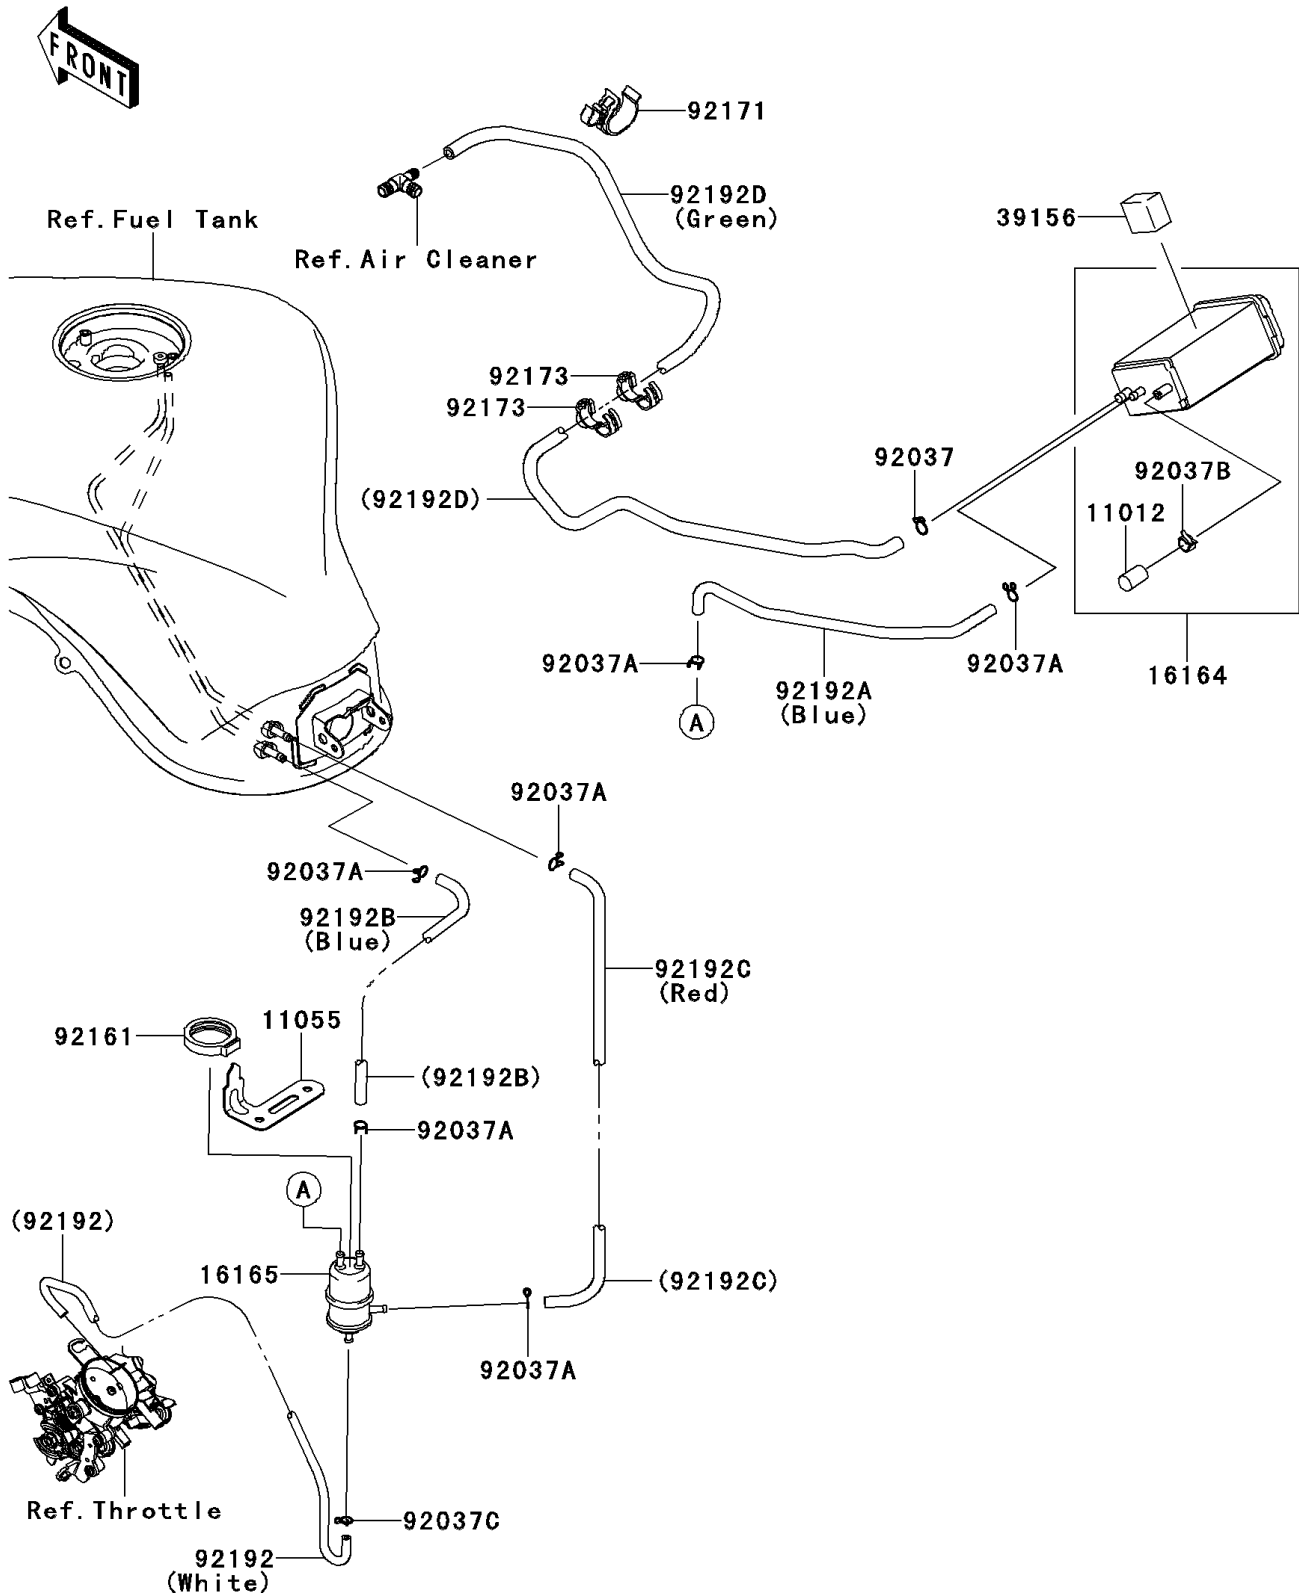

2011 NINJA® 1000

PARTS DIAGRAM

Fuel Evaporative System(CA)

E1650

2011 NINJA® 1000

PARTS LIST

Fuel Evaporative System(CA)

ITEM NAME

PART NUMBER

QUANTITY
