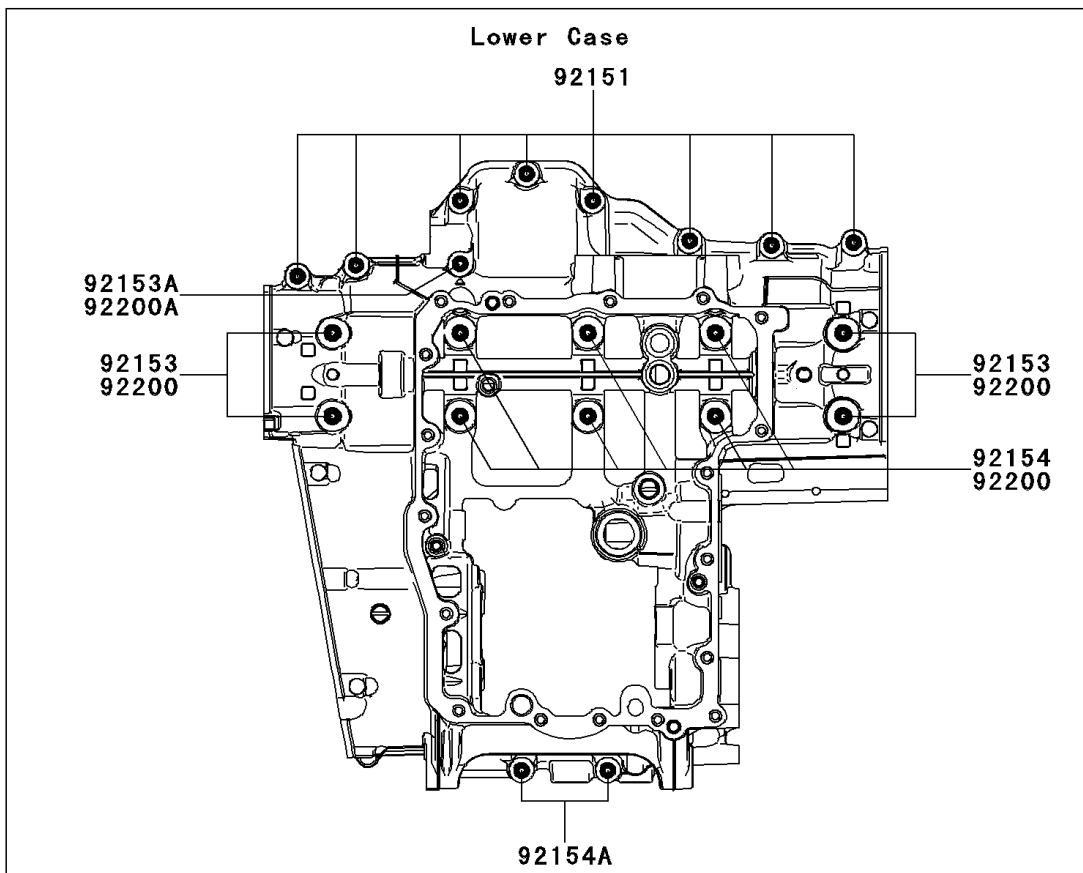

2012 NINJA® 1000

PARTS DIAGRAM

Crankcase Bolt Pattern

E1412

2012 NINJA® 1000

PARTS LIST

Crankcase Bolt Pattern

| ITEM NAME | PART NUMBER | QUANTITY |
|----------------------------------|-------------|----------|
| BOLT,FLANGED,7X85 (Ref # 92150) | 92150-1251 | 3 |
| BOLT,8X70 (Ref # 92150A) | 92150-1483 | 2 |
| BOLT,6X40 (Ref # 92150B) | 92150-1794 | 3 |
| BOLT,FLANGED,7X45 (Ref # 92151) | 92151-1539 | 8 |
| BOLT,FLANGED,9X100 (Ref # 92153) | 92153-0447 | 4 |
| BOLT,FLANGED,7X60 (Ref # 92153A) | 92153-1045 | 1 |
| BOLT,FLANGED,6X68 (Ref # 92153B) | 92153-1637 | 2 |
| BOLT,FLANGED,9X90 (Ref # 92154) | 92154-0248 | 6 |
| BOLT,FLANGED,7X50 (Ref # 92154A) | 92154-0372 | 3 |
| WASHER,9.2X19X2.3 (Ref # 92200) | 92200-0115 | 10 |
| WASHER (Ref # 92200A) | 92200-0556 | 2 |