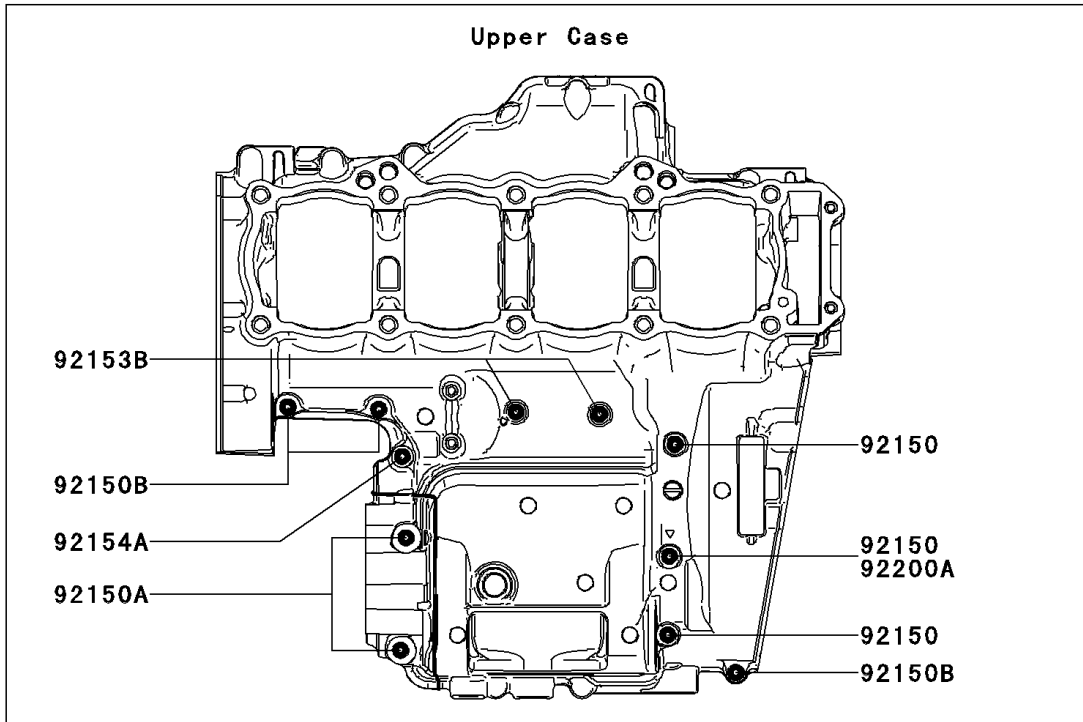

2012 NINJA® 1000

PARTS DIAGRAM

Crankcase Bolt Pattern

E1412

2012 NINJA® 1000

PARTS LIST

Crankcase Bolt Pattern

| ITEM NAME | PART NUMBER | QUANTITY |
|----------------------------------|-------------|----------|
| BOLT,FLANGED,7X85 (Ref # 92150) | 92150-1251 | 3 |
| BOLT,8X70 (Ref # 92150A) | 92150-1483 | 2 |
| BOLT,6X40 (Ref # 92150B) | 92150-1794 | 3 |
| BOLT,FLANGED,7X45 (Ref # 92151) | 92151-1539 | 8 |
| BOLT,FLANGED,9X100 (Ref # 92153) | 92153-0447 | 4 |
| BOLT,FLANGED,7X60 (Ref # 92153A) | 92153-1045 | 1 |
| BOLT,FLANGED,6X68 (Ref # 92153B) | 92153-1637 | 2 |
| BOLT,FLANGED,9X90 (Ref # 92154) | 92154-0248 | 6 |
| BOLT,FLANGED,7X50 (Ref # 92154A) | 92154-0372 | 3 |
| WASHER,9.2X19X2.3 (Ref # 92200) | 92200-0115 | 10 |
| WASHER (Ref # 92200A) | 92200-0556 | 2 |